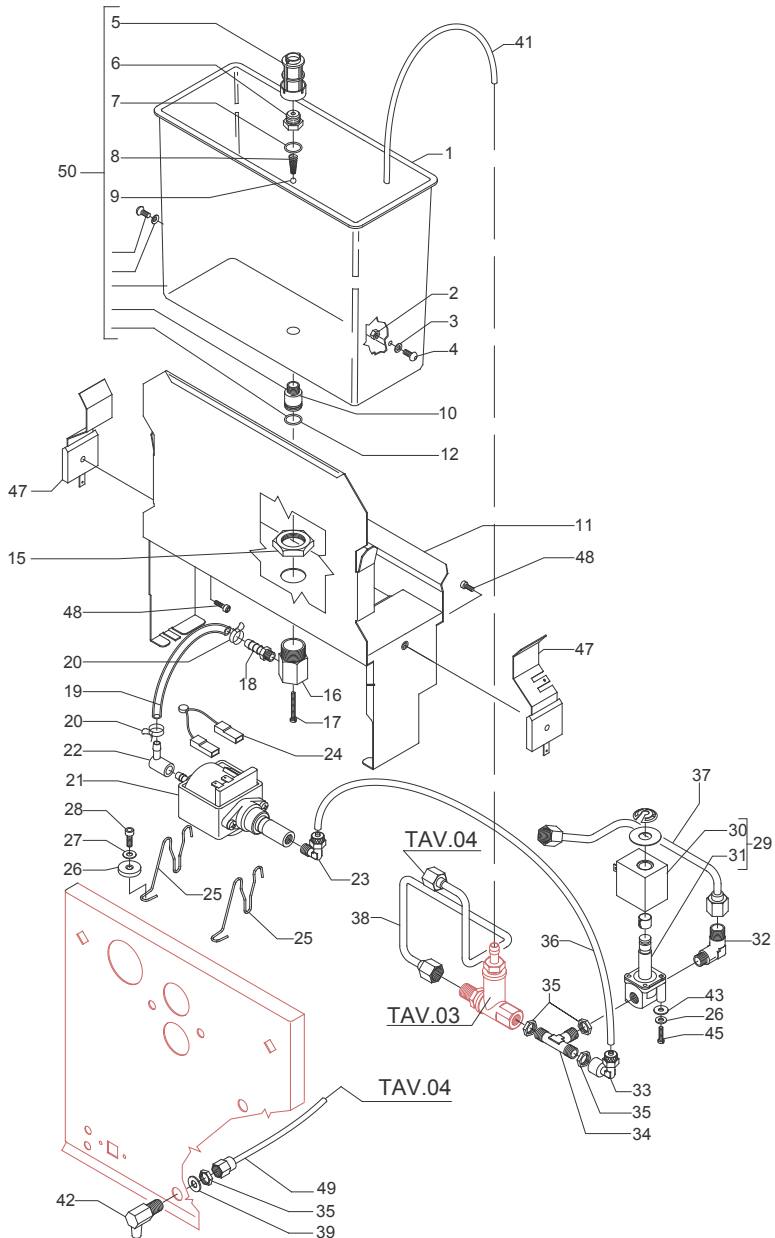

POS	CODE	DESCRIPTION
TABLE 2 (up to 11.1.1.09) Mod. S	1	5374505	TANK
	2	7812601	NUT M4 STAINLESS STEEL
	3	7374004	WASHER D4 NYLON
	4	7819908	SCREW TTEI M4X8
	5	7374002	FILTER 1/4"G H43,5 PLASTIC
	6	5302065	REDUCTION GEAR 1/4"G X M10
	7	7496073	OR GASKET 115 EP856
	8	5471521.01	COUPLING SPRING
	9	5471509	BALL 7/32" AISI 304
	10	5224617	GASKET-HOLDER D14.5 X 25 OT
	11	5963009.03	ASSEMBLY TANK SUPPORT
	12	7496076	OR GASKET 112 EPDM 70SH
	15	5221830	NUT M20 H5 OT
	16	5225228	FITTING M20 H28.5 OT
	17	7826206	SCREW TCI M3X30 UNI 6107 OT
	18	5225246	FITTING 1/8"G CONIC ES.10 H33 OT
	19	5194529	CRISTAL HOSE D6 X 9 L=150MM
	20	7611512	CLAMP
	21	7731017	VIBRATION PUMP 100V 50/60Hz
	21	7731011	VIBRATION PUMP EX5 120V
	21	7731009	VIBRATION PUMP EX5 230V
	21	7731014	VIBRATION PUMP EX5 240V
	22	7303006	RUBBER-HOLDER FITTING
	23	7304523	UNION ELBOW 1/8"x6/4"
	24	7634816	THERMIC SAFETY DEVICE 100°C AUTOMATIC
	25	5471534	SHAPED SPRING
	26	5493023	TAP GASKET EPT 70SH
	27	7805009	PLAIN WASHER D5 X 11 X 1
	28	7806002	SCREW TCEI M4 X 12 UNI 5931 8.8 ZN
	29	7701111	SOLENOID VALVE 2 WAY 115V PARKER
	29	7702310	SOLENOID VALVE 2 WAY 230V PARKER
	29	7702409	SOLENOID VALVE 2 WAY 240V PARKER
	30	7630327	SOLENOID VALVE COIL 110V PARKER
	30	7630328	SOLENOID VALVE COIL 220/230V PARKER
	30	7630329	SOLENOID VALVE COIL 240V PARKER
	32	5301504TR	UNION ELBOW 1/8"G X M12
	33	7303010	UNION ELBOW 1/8"x6/4"
	34	7304509TR	FITTING
	35	5221844	NUT 1/8"G H3
	36	5194519	HOSE PTFE D6x1 L=180
	37	5162237LL	BOILER LOAD HOSE
	38	5162236LL	SURPRESSION VALVE - HEAT EXCHANGER HOSE
	39	7815001	WASHER D10 UNI 6592 A2
41	5194542LL	DRAIN HOSE L=700MM SILICONE	
42	5283018CM	DRAIN FITTING FOR SURPRESSION VALVE 1/8"G CHROMED	
43	7809804	PLAIN WASHER D4	

TABLE 2 (up to 11.11.09)
Mod. S