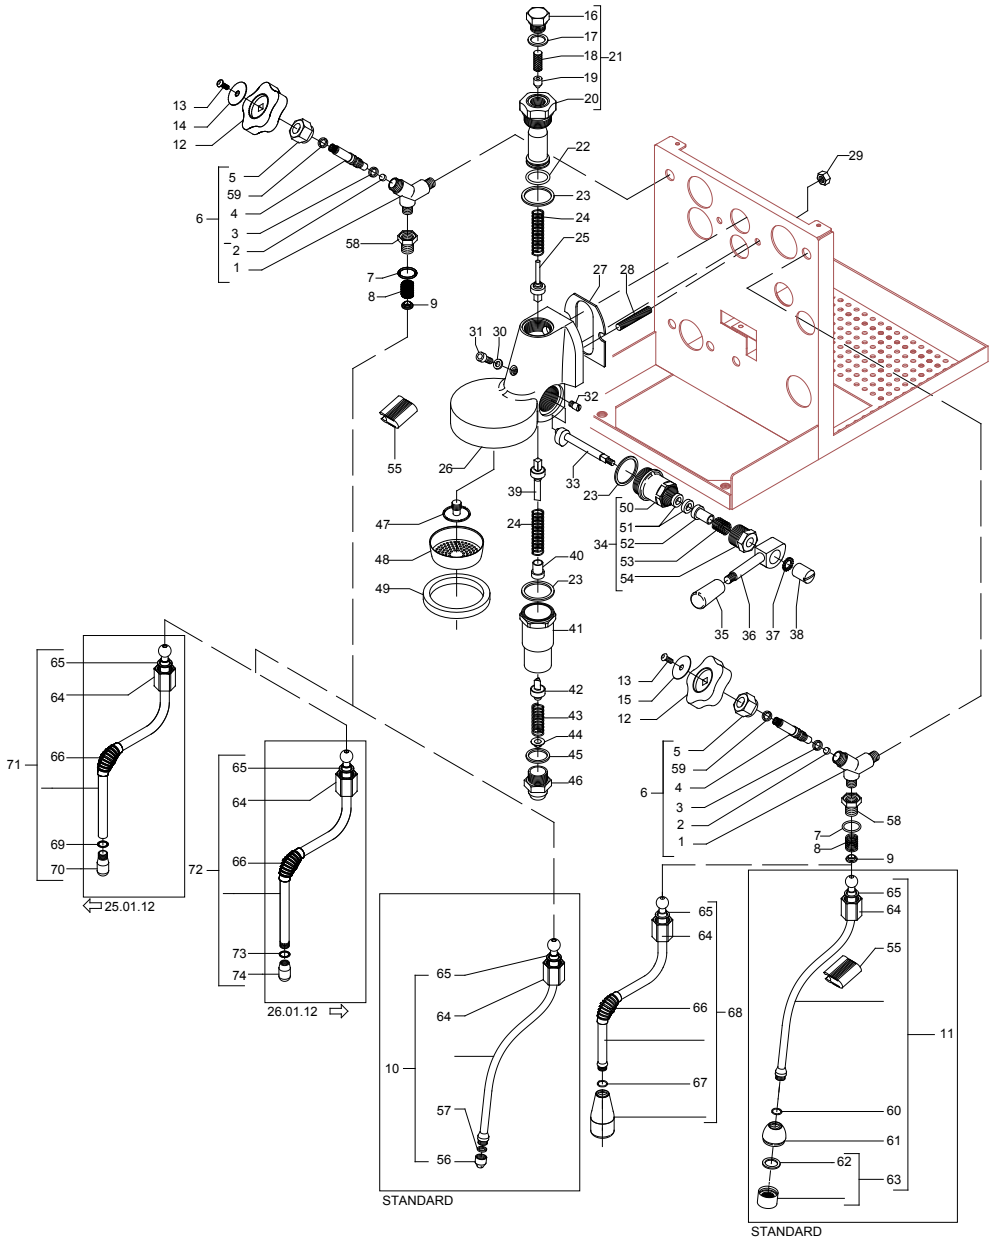

TABLE 5

	POS	CODE	DESCRIPTION
TABLE 5	47	7479941	SPRAYER Ø30
	48	5471022	SHOWER FILTER
	49	5493039	UNDERCUP GASKET
	50	7479967	CAM FLANGE
	51	7479968	WASHER EP709 15,5X7,5X4
	52	7479969	BUSHING
	53	7479970	SPRING
	54	7479971	PLUG CHROMED
	55	7371001	INSULATING
	56	5226602	STEAM HOSE TERMINAL CHROMED
	57	5494001	GASKET D8.5 X 5 X 3.2 PTFE
	58	5225407EC	REDUCTION GEAR M13X3/8" G H= 14 OT
	59	5222216	SPACER
	60	7496003	OR GASKET 108 VITON
	61	5226610TW	WATER HOSE TERMINAL D23.5X18 OT CHROMED
	62	5493003	GASKET Ø20.5 X 15 NBR
	63	5226601TW	WATER TERMINAL
	64	5221870EC	NUT H27
	65	7496073	OR GASKET 115 EP856
	66	7371003	INSULATING
	67	7496084	OR GASKET D6,4X1.9 NBR70
	68	7479978	ASSEMBLY COMPLETE WATER HOSE
	69	7496083	OR GASKET D4,5X1,5 NBR70
	70	7305013	TERMINAL 2 HOLES
71	7479919	ASSEMBLY COMPLETE STEAM HOSE	
72	7479981	ASSEMBLY STEAM HOSE TERMINAL 2 HOLES	
73	7496084	GASKET	
74	7305014	TERMINAL 2 HOLES	

TABLE 5

TABLE 6

TABLE 7 (up to 28.02.10)

TABLE 7 (up to 26.04.12)

TABLE 7 (from 27.04.12)

BEZZERA

Dal 1901

G.BEZZERA