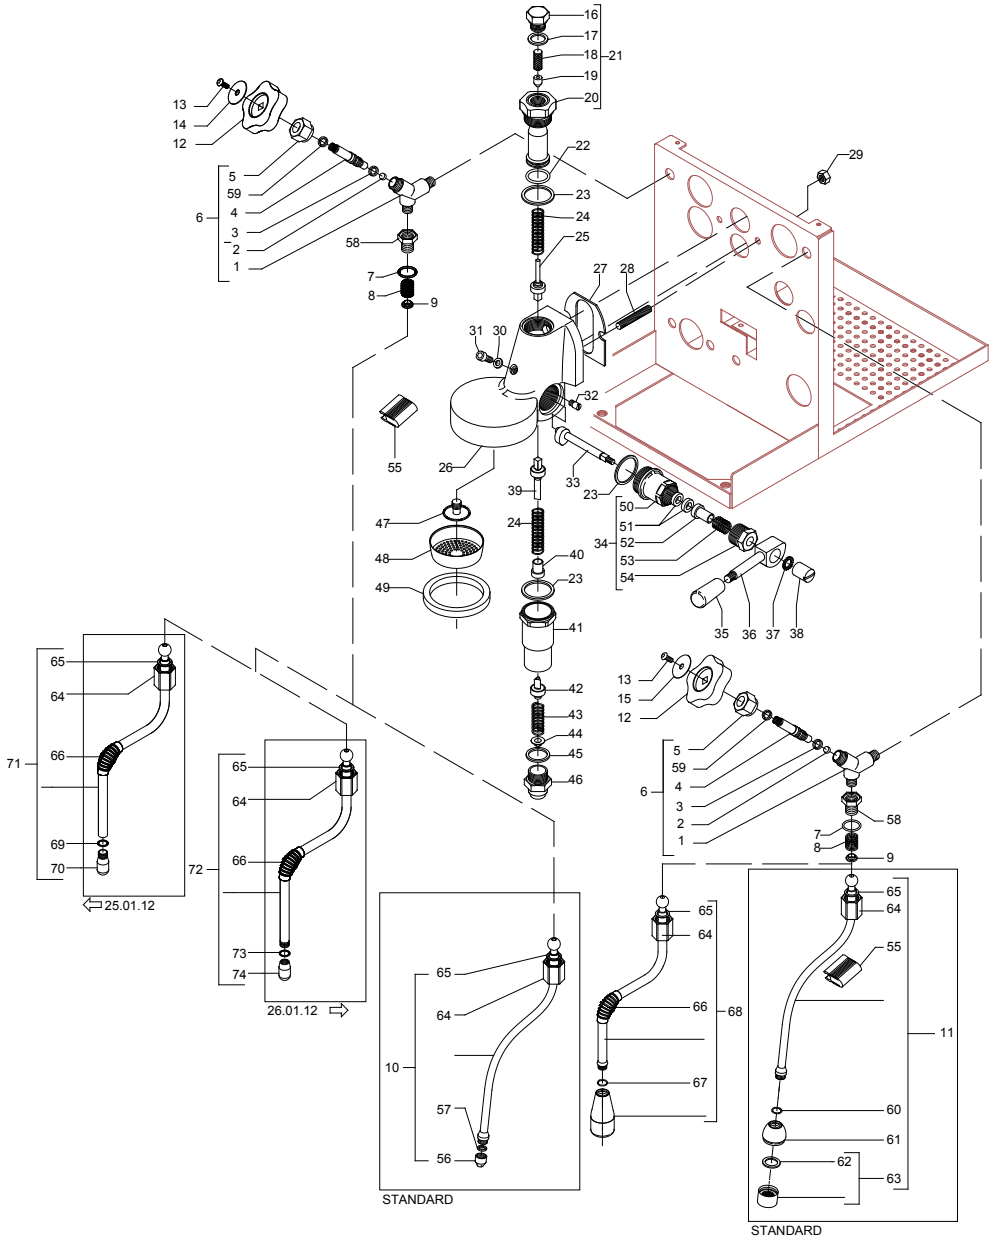

TABLE 5

	POS	CODE	DESCRIPTION
TABLE 5	47	7479941	SPRAYER Ø30
	48	5471022	SHOWER FILTER
	49	5493039	UNDERCUP GASKET
	50	7479967	CAM FLANGE
	51	7479968	WASHER EP709 15,5X7,5X4
	52	7479969	BUSHING
	53	7479970	SPRING
	54	7479971	PLUG CHROMED
	55	7371001	INSULATING
	56	5226602	STEAM HOSE TERMINAL CHROMED
	57	5494001	GASKET D8.5 X 5 X 3.2 PTFE
	58	5225407EC	REDUCTION GEAR M13X3/8" G H= 14 OT
	59	5222216	SPACER
	60	7496003	OR GASKET 108 VITON
	61	5226610TW	WATER HOSE TERMINAL D23.5X18 OT CHROMED
	62	5493003	GASKET Ø20.5 X 15 NBR
	63	5226601TW	WATER TERMINAL
	64	5221870EC	NUT H27
	65	7496073	OR GASKET 115 EP856
	66	7371003	INSULATING
	67	7496084	OR GASKET D6,4X1.9 NBR70
	68	7479978	ASSEMBLY COMPLETE WATER HOSE
	69	7496083	OR GASKET D4,5X1,5 NBR70
	70	7305013	TERMINAL 2 HOLES
71	7479919	ASSEMBLY COMPLETE STEAM HOSE	
72	7479981	ASSEMBLY STEAM HOSE TERMINAL 2 HOLES	
73	7496084	GASKET	
74	7305014	TERMINAL 2 HOLES