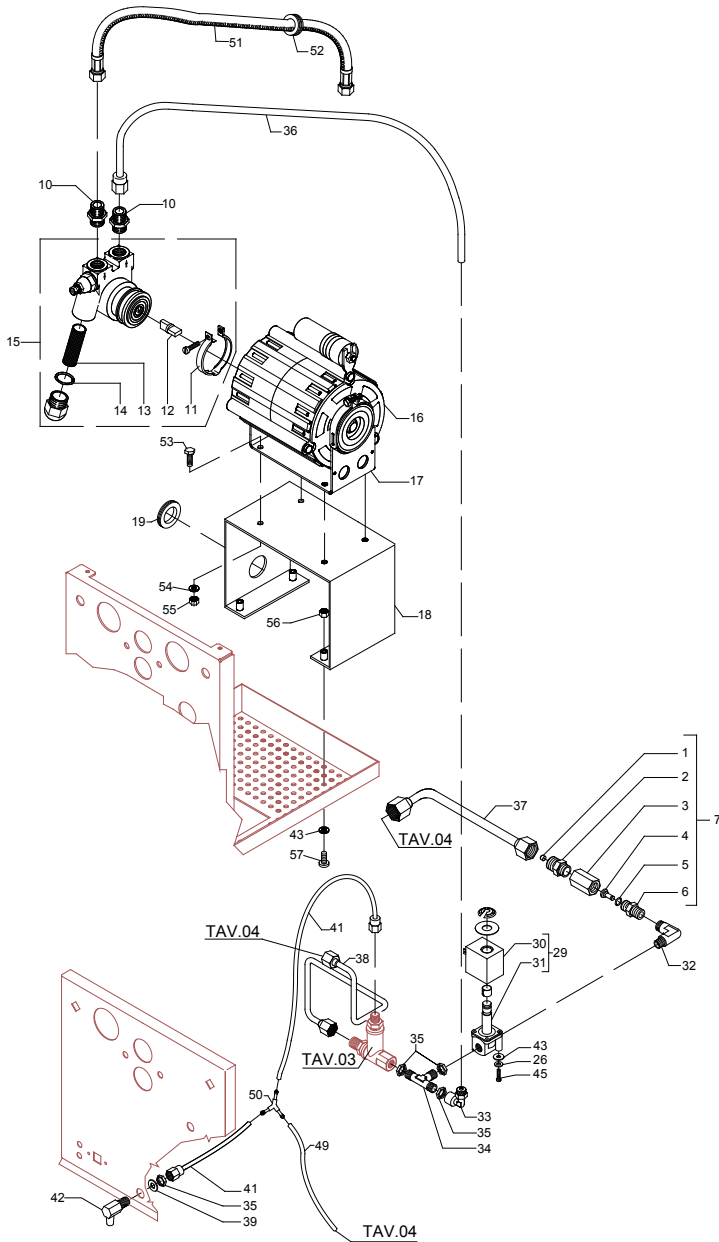

TABLE 2A (up to 11.11.09)
Mod. R

	POS	CODE	DESCRIPTION	
TABLE 2A (from 12.1.09) Mod. R	1	5223003	JET M6 X 6 HOLE D0.8 OT	
	10	5302032	STRAIGHT FITTING 1/8" G X 3/8" NPT ES.22 H27 OT	
	11	7611508	PUMP CLAMP	
	12	7472401	PUMP JOINT	
	13	7374005	PUMP FILTER	
	14	7496048	OR GASKET FOR PUMP FILTER PROCON	
	15	7730506	PUMP 100 L/H PA104X 1-2GR	
	16	7741102	ELECTRIC MOTOR 110V 18MF	
	16	7742206	ELECTRIC MOTOR 220/240V 10MF	
	17	7479976	BRACKET MOTOR	
	18	5038420LL	MOTOR SUPPORT	
	19	7613001	FAIRLEAD P36 RUBBER	
	26	5492019	GASKET D8 X 2 ASBESTOS FREE	
	29	7701111	SOLENOID VALVE 2 WAY 115V PARKER	
	29	7702310	SOLENOID VALVE 2 WAY 230V PARKER	
	29	7702409	SOLENOID VALVE 2 WAY 240V PARKER	
	30	7630327	SOLENOID VALVE COIL 110V PARKER	
	30	7630328	SOLENOID VALVE COIL 220/230V PARKER	
	30	7630329	SOLENOID VALVE COIL 240V PARKER	
	32	5301504TR	UNION ELBOW 1/8" G X M12	
	33	7303034TR	UNION ELBOW 1/8" G OT	
	34	7304001TR	UNION 1/8" G	
	35	5221844	NUT 1/8" G H3	
	36	5194574.01LL	PUMP-SOLENOID VALVE HOSE	
	37	5162237.01LL	BOILER LOAD HOSE	
	38	5162236.01LL	SURPRESSION VALVE - HEAT EXCHANGER HOSE	
	39	5221835	CAP NUT 1/8" G ES.14 H12 OT	
	40	5194566LL	SURPRESSION VALVE HOSE	
	41	5194559LL	SOLENOID VALVE DRAIN HOSE X PARKER	
	42	5283018CM	DRAIN FITTING FOR SURPRESSION VALVE 1/8" G CHROMED	
	43	7809804	PLAIN WASHER D4	
	44	7815001	WASHER D10 UNI 6592 A2	
	49	5194571	HOSE D6X4 L=200 SILICONE (R)	
	50	7303033	FITTING "Y"	
	51	7200514	FLEXIBLE HOSE 3/8" X 1/8" I=1500MM	
	52	7613004	FAIRLEAD	
	53	7816422	SCREW TE M6X14 UNI 5739 OT	
	54	7804002	FAN WASHER D6 DIN 6798A	
	55	7802403	NUT M6 UNI 7473	
	56	7802402	NUT M4 UNI 7473	
	57	7816005	SCREW TCEI M4X20	
	58	7432523	PRESSURE GAUGE D40 16BAR	
	59	7400902	PRESSURE GAUGE CAPILLARY