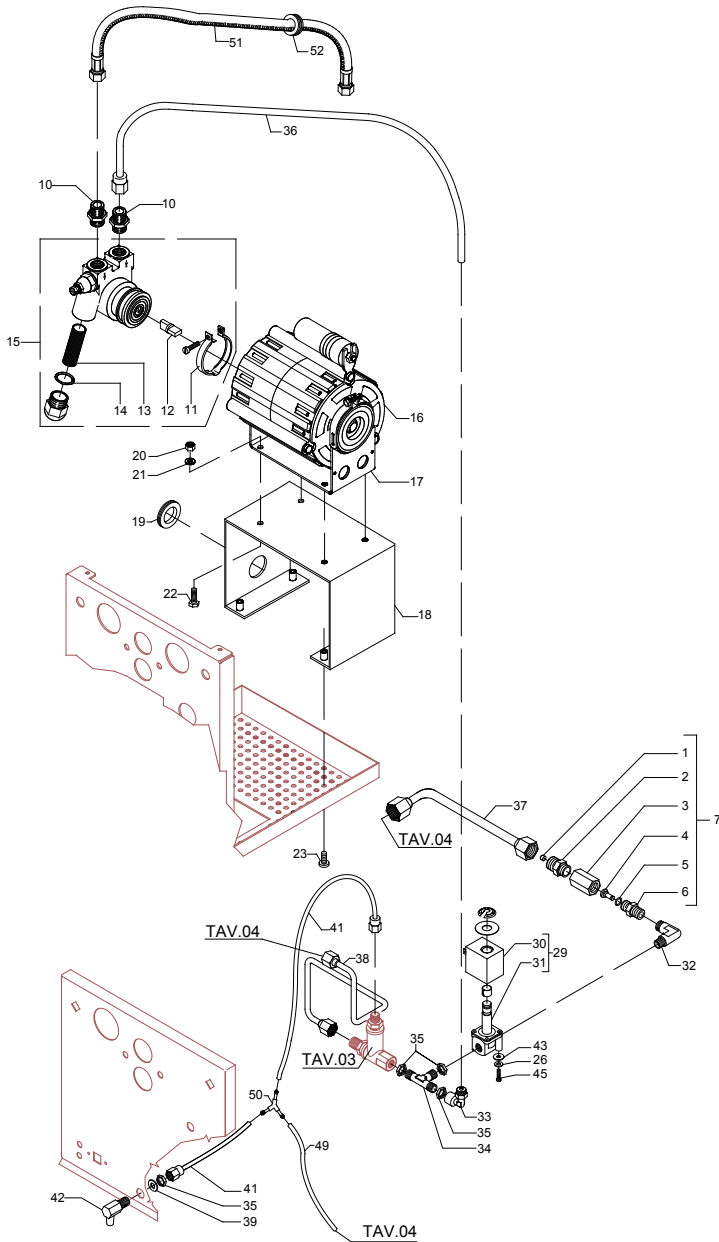

TABLE 2A (up to 01.04.08)
Mod. R

	POS	CODE	DESCRIPTION
TABLE 2A (up to 11.1.09) Mod. R	1	5223003	JET M6 X 6 HOLE D0.8 OT
	2	5225233	FITTING M12 ES.14 H22 HOLE M6 OT
	3	5302015	STRAIGHT FITTING 1/8"G OT
	4	5224002	STUD D8.5 X 17.5 OT
	5	7496035	OR GASKET D4.2 X 1.9 VITON
	6	7304502LL	STRAIGHT FITTING 1/8"G WITH COUNTERSINK
	7	5965020	ASSEMBLY COMPLETE CHECK VALVE
	10	5302032	STRAIGHT FITTING 1/8"G X 3/8"NPT ES.22 H27 OT
	11	7611508	PUMP CLAMP
	12	7472401	PUMP JOINT
	13	7374005	PUMP FILTER
	14	7496048	OR GASKET FOR PUMP FILTER PROCON
	15	7730506	PUMP 100 L/H PA104X 1-2GR
	16	7741102	ELECTRIC MOTOR 110V 18MF
	16	7742206	ELECTRIC MOTOR 220/240V 10MF
	17	7479976	BRACKET MOTOR
	18	5038420LL	MOTOR SUPPORT
	19	7613001	FAIRLEAD P36 RUBBER
	26	5493023	TAP GASKET EPT 70SH
	29	7701111	SOLENOID VALVE 2 WAY 115V PARKER
	29	7702310	SOLENOID VALVE 2 WAY 230V PARKER
	29	7702409	SOLENOID VALVE 2 WAY 240V PARKER
	30	7630327	SOLENOID VALVE COIL 110V PARKER
	30	7630328	SOLENOID VALVE COIL 220/230V PARKER
	30	7630329	SOLENOID VALVE COIL 240V PARKER
	32	7304507TR	UNION ELBOW 1/8"G MF OT
	33	7303010	UNION ELBOW 1/8"x6/4"
	34	7304509TR	FITTING
	35	5221844	NUT 1/8"G H3
	36	5194574LL	HOSE D6 PTFE
	37	5162299LL	BOILER LOAD HOSE
	38	5162236LL	SURPRESSION VALVE - HEAT EXCHANGER HOSE
	39	7815001	WASHER D10 UNI 6592 A2
	41	5194566LL	SURPRESSION VALVE HOSE
	42	5283018CM	DRAIN FITTING FOR SURPRESSION VALVE 1/8"G CHROMED
	43	7809804	PLAIN WASHER D4
	45	7815603	SCREW TCC M3X12
	49	5194571	HOSE D6X4 L=200 SILICONE (R)
	50	7303033	FITTING "Y"
	51	7200514	FLEXIBLE HOSE 3/8"X1/8" I=1500MM
	52	7613004	FAIRLEAD
	53	7816422	SCREW TE M6X14 UNI 5739 OT
	54	7804002	FAN WASHER D6 DIN 6798A
	55	7802403	NUT M6 UNI 7473
	56	7802402	NUT M4 UNI 7473
	57	7816005	SCREW TCEI M4X20