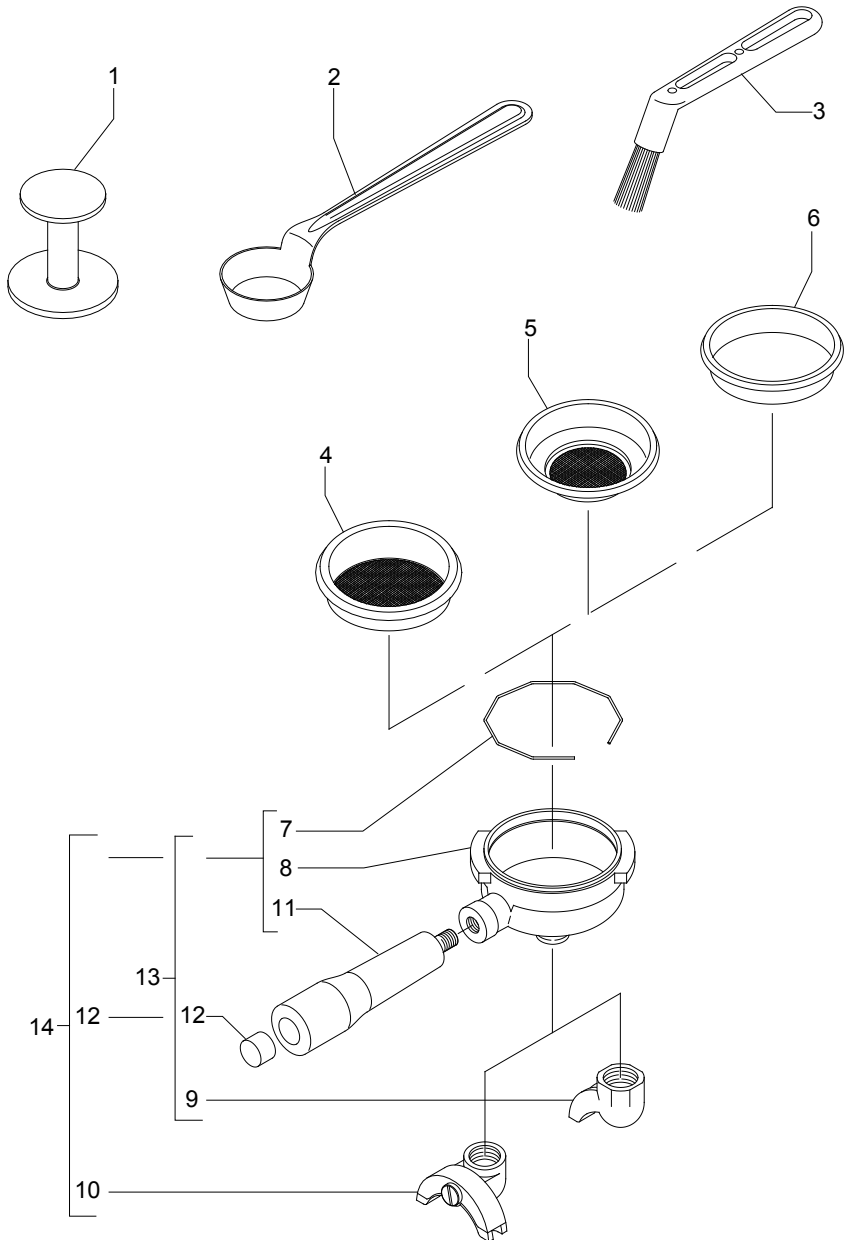

TABLE 7 (up to 28.02.10)