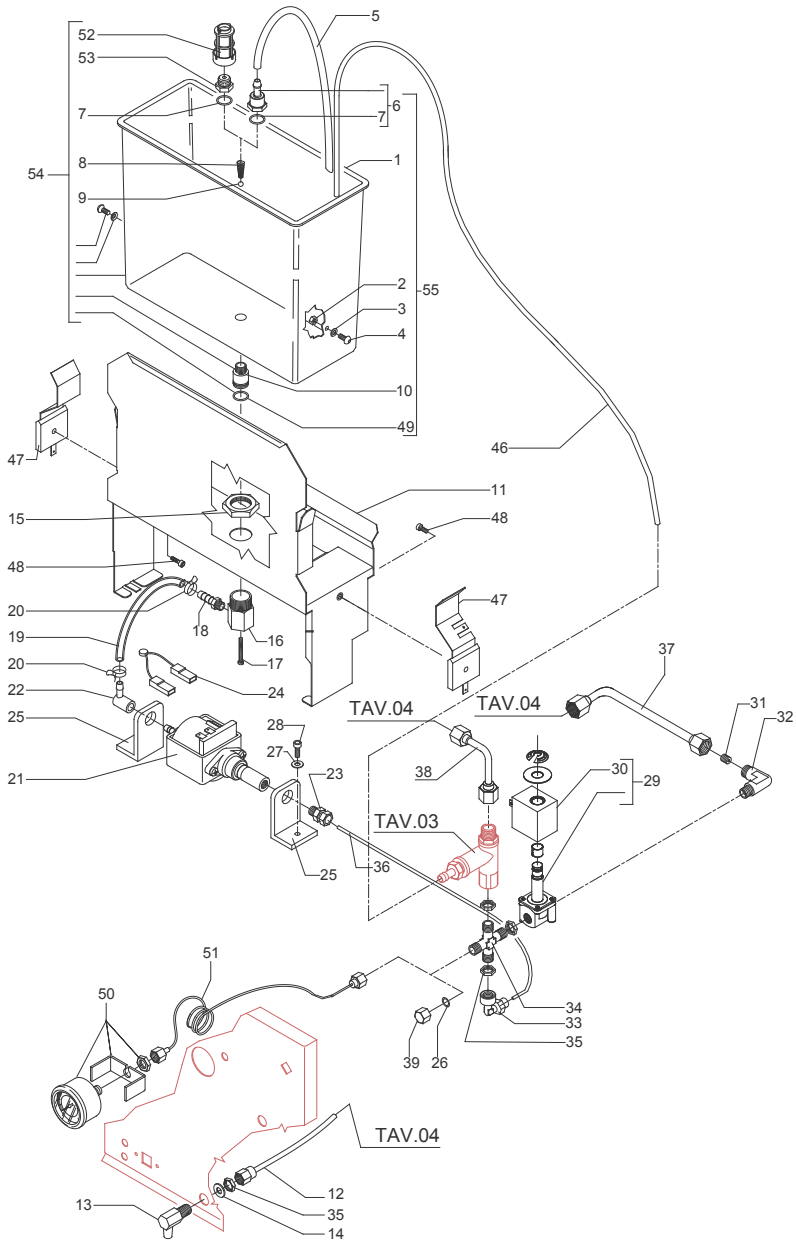

TABLE 2 (from 12.11.09)
Mod. S

	POS	CODE	DESCRIPTION
TABLE 2A (up to 01.04.08) Mod. R	1	5223003	JET M6 X 6 HOLE D0.8 OT
	2	5225233	FITTING M12 ES.14 H22 HOLE M6 OT
	3	5302015	STRAIGHT FITTING 1/8"G OT
	4	5224002	STUD D8.5 X 17.5 OT
	5	7496035	OR GASKET D4.2 X 1.9 VITON
	6	7304502LL	STRAIGHT FITTING 1/8"G WITH COUNTERSINK
	7	5965020	ASSEMBLY COMPLETE CHECK VALVE
	10	5302032	STRAIGHT FITTING 1/8"G X 3/8"NPT ES.22 H27 OT
	11	7611508	PUMP CLAMP
	12	7472401	PUMP JOINT
	13	7374005	PUMP FILTER
	14	7496048	OR GASKET FOR PUMP FILTER PROCON
	15	7730506	PUMP 100 L/H PA104X 1-2GR
	16	7741102	ELECTRIC MOTOR 110V 18MF
	16	7742206	ELECTRIC MOTOR 220/240V 10MF
	17	7479976	BRACKET MOTOR
	18	5038420LL	MOTOR SUPPORT
	19	7613001	FAIRLEAD P36 RUBBER
	20	7821403	NUT M6 UNI 5587 OT
	21	7805004	PLAIN WASHER D6 UNI 6592 FEZN
	22	7816417	SCREW TE M6X16 UNI 5739 A2
	23	7816002	SCREW TCEI M4X12
	26	5493023	TAP GASKET EPT 70SH
	29	7701111	SOLENOID VALVE 2 WAY 115V PARKER
	29	7702310	SOLENOID VALVE 2 WAY 230V PARKER
	29	7702409	SOLENOID VALVE 2 WAY 240V PARKER
	30	7630327	SOLENOID VALVE COIL 110V PARKER
	30	7630328	SOLENOID VALVE COIL 220/230V PARKER
	30	7630329	SOLENOID VALVE COIL 240V PARKER
	32	7304507TR	UNION ELBOW 1/8"G MF OT
	33	7303010	UNION ELBOW 1/8"x6/4"
	34	7304509TR	FITTING
	35	5221844	NUT 1/8"G H3
	36	5194574LL	HOSE D6 PTFE
	37	5162299LL	BOILER LOAD HOSE
	38	5162236LL	SURPRESSION VALVE - HEAT EXCHANGER HOSE
	39	7815001	WASHER D10 UNI 6592 A2
	41	5194566LL	SURPRESSION VALVE HOSE
	42	5283018CM	DRAIN FITTING FOR SURPRESSION VALVE 1/8"G CHROMED
	43	7809804	PLAIN WASHER D4
	45	7815603	SCREW TCC M3X12
	49	5194571	HOSE D6X4 L=200 SILICONE (R)
	50	7303033	FITTING "Y"
	51	7200514	FLEXIBLE HOSE 3/8"X1/8" I=1500MM
	52	7613004	FAIRLEAD