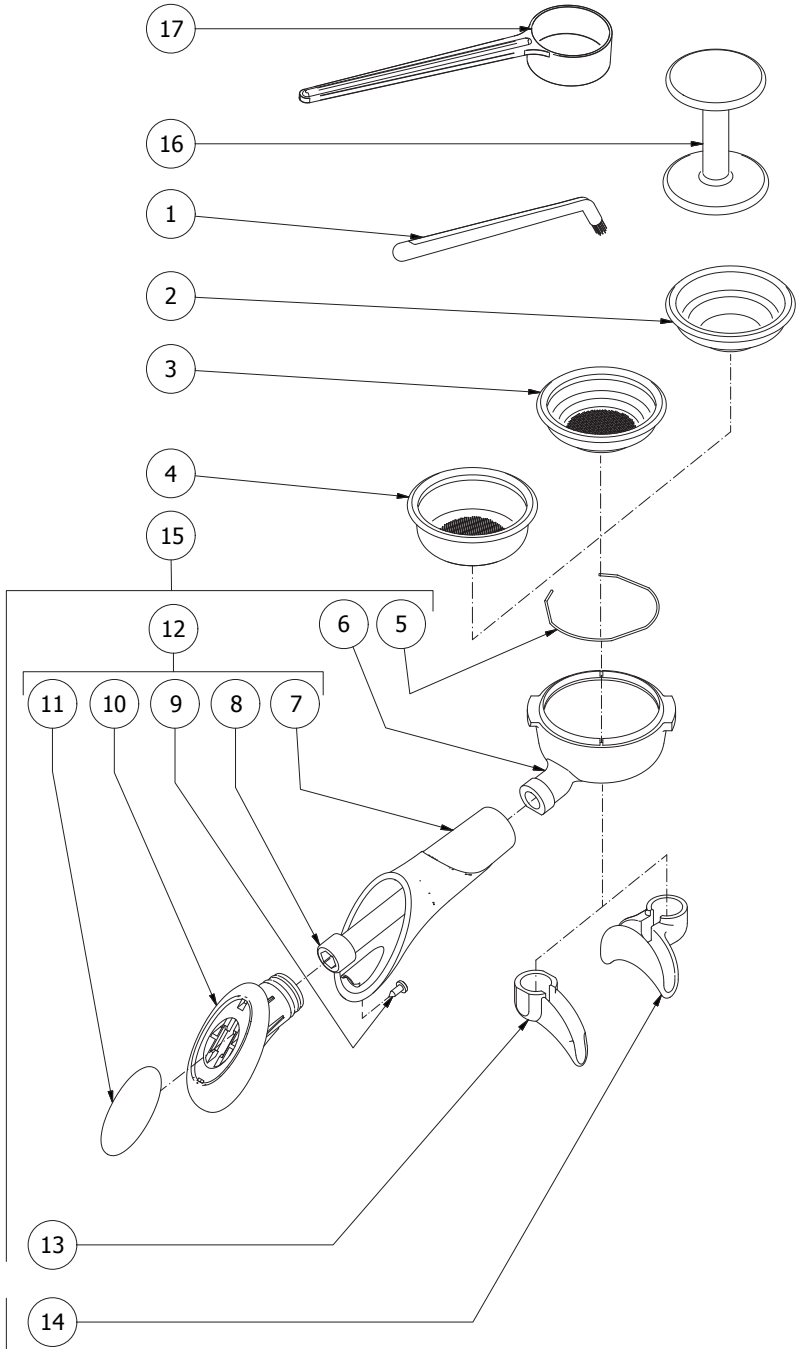

TABLE 7 (from 27.04.12)