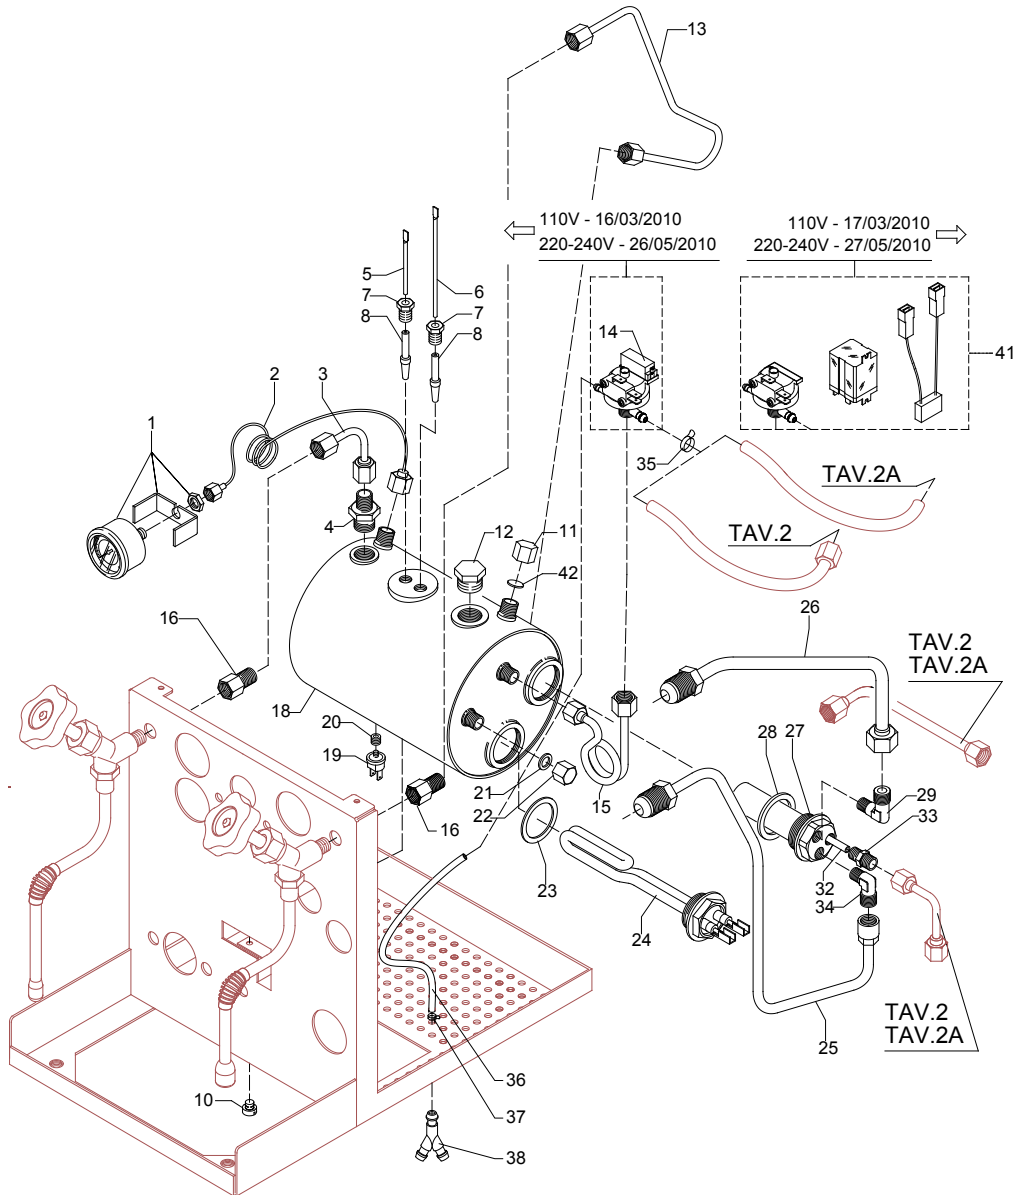

TABLE 4

	POS	CODE	DESCRIPTION
TABLE 5	1	5283038EC	TAP BODY 3/8" G X M13 OT
	2	5493001	GASKET D8 X 4 EPT 70SH
	3	7496001	OR GASKET D7.6 X 2.62 VITON
	4	5960502.02CM	ROD ASSY
	5	5221868EC	NUT 3/8" G H12.5 OT CHROMED
	6	5964025	ASSEMBLY TAP
	7	7496072	OR GASKET 121 XP70
	8	5471532	SPRING
	9	5220606TP	COMPLETE CUP
	10	5966547.01	ASSEMBLY COMPLETE STEAM HOSE
	11	5966546.01	ASSEMBLY COMPLETE WATER HOSE
	12	7371509	TAP KNOB
	13	7826410CM	SCREW TEB M5X10
	14	5522055	STEAM PLATE - ITALIAN
	15	5522056	WATER PLATE - ITALIAN
	16	7479952	UPPER ASSY PLUG
	17	7479953	GASKET TF 22X17X2
	18	7479954	INOX FILTER Ø8,5X22
	19	7479955	INJECTOR M6X0,75 FORO Ø0,7
	20	7479956	UPPER SLEEVE ASSY
	21	7479933	INJECTOR Ø0.7 UPPER SLEEVE ASSY
	22	7479934	GASKET OR 128 VITON
	23	7479935	GASKET TF Ø35X30X2
	24	7479936	DELIVERY VALVE SPRING
	25	7479937	DELIVERY VALVE ASSY
	26	7479940	DELIVERY GROUP BODY
	27	7493011	INSULATING
	28	5267013	TIE ROD M8 X 31 ASTM A193
	29	7812607	NUT M8 UNI 5587 ASTM A194
	30	7479938	GASKET TF Ø10X6X1
	31	7479939	SCREW TCE M6X8
	32	7479951	CAM STOP PIN
	33	7479950	CAM SHAFT
	34	7479949	CAM FLANGE ASSY
	35	7371511.01	LEVER KNOB
	36	7479931	DELIVERY LEVER
	37	7479947	WASHER Ø8
	38	7479948	CAP Ø15XM6
	39	7479946	ASSEMBLY VALVE
	40	7479942	SPRING GUIDE BUSHING
	41	7479957	LOWER SLEEVE ASSY
	42	7479943	ASSEMBLY RELIEF VALVE
	43	7479944	DRAIN SPRING
	44	7479945	JET-BREAKER BUSHING Ø15X6
	45	7479960	GASKET TF D26x21x2
	46	7479961	GROUP BOTTOM FITTING