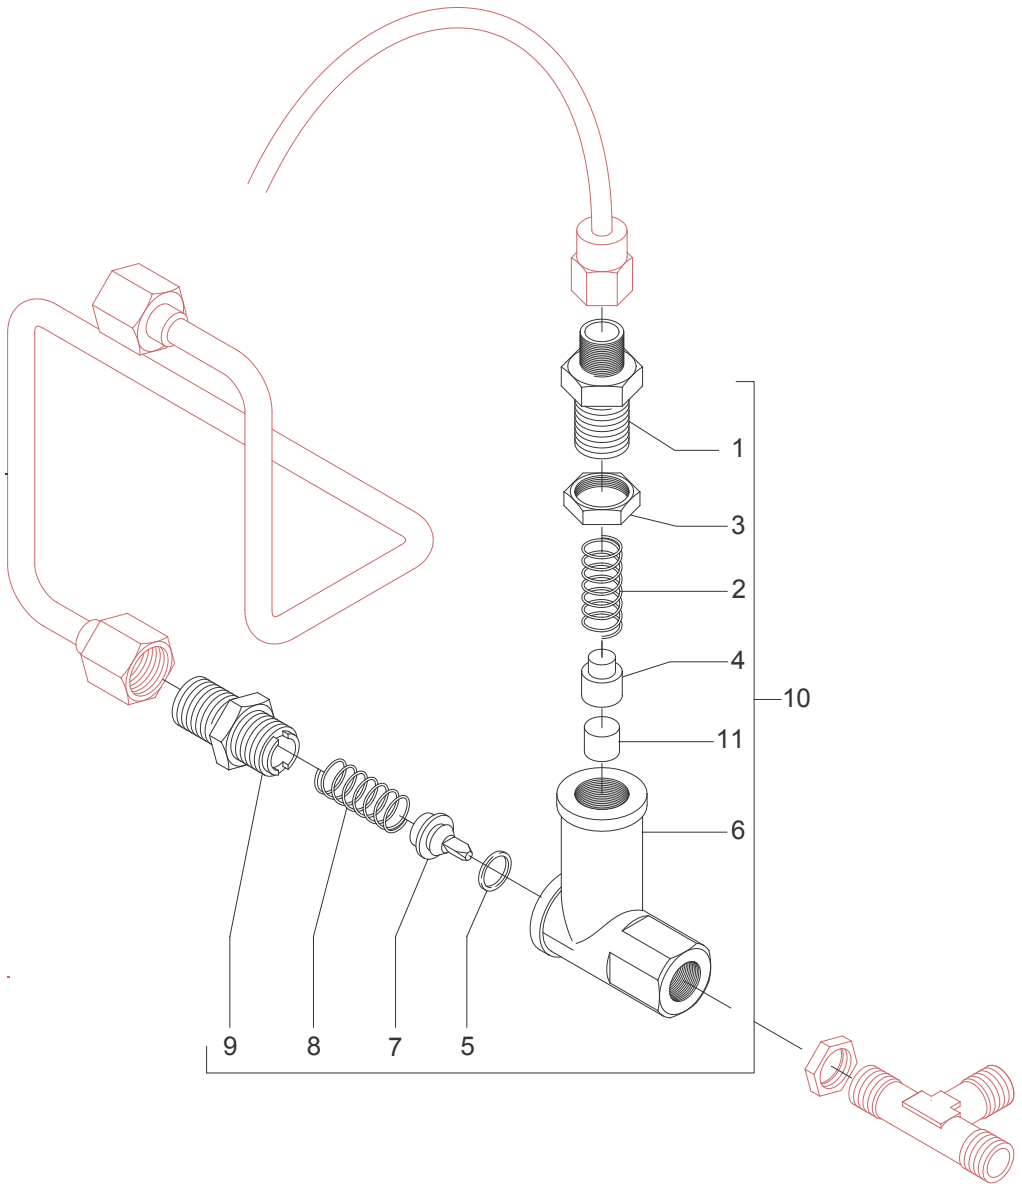

TABLE 3 (up to 11.11.09)