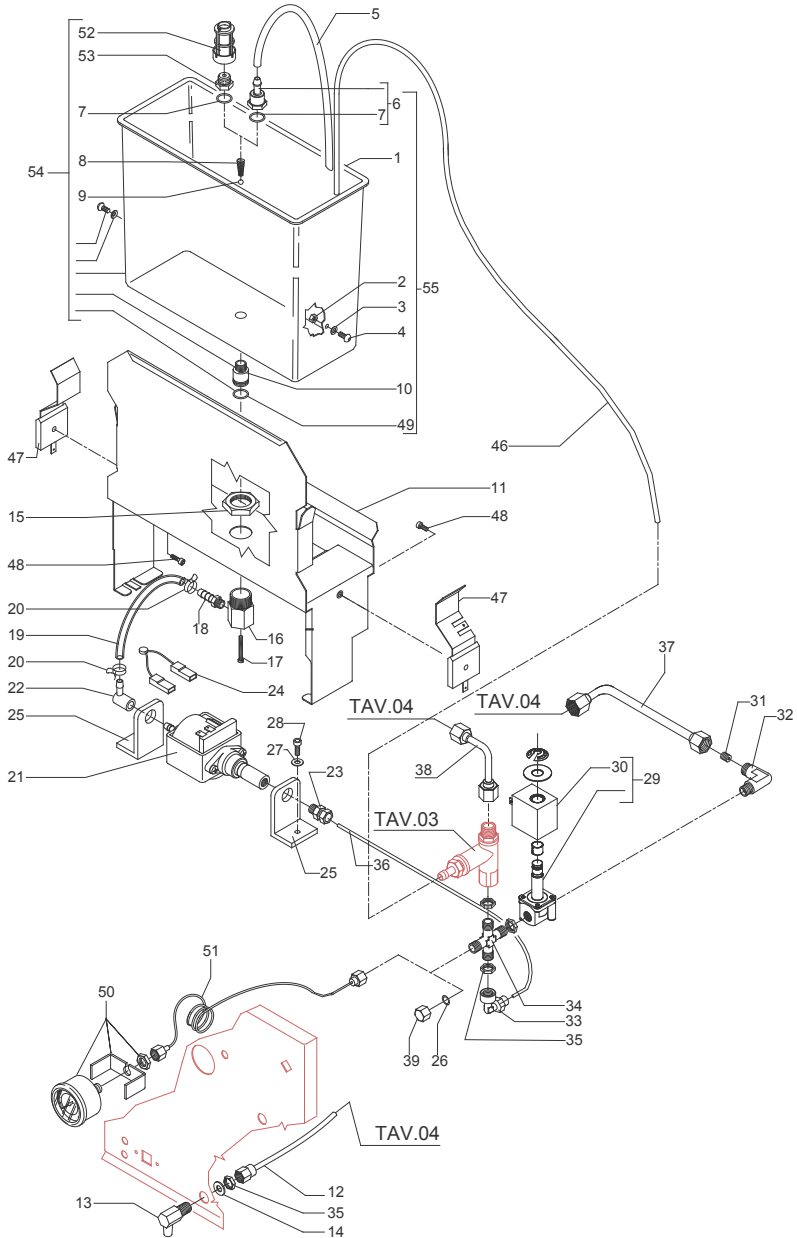

POS	CODE	DESCRIPTION
TABLE 2 (from 12.1.1.09) Mod. S	1	5374505	TANK
	2	7812601	NUT M4 STAINLESS STEEL
	3	7374004	WASHER D4 NYLON
	4	7819908	SCREW TTEI M4X8
	5	5194540	HOSE 8X5 L=300 SILICONE
	6	5224409	RUBBER-HOLDER D7,5
	7	7496073	OR GASKET 115 EP856
	8	5471521.01	COUPLING SPRING
	9	5471509	BALL 7/32" AISI 304
	10	5224617	GASKET-HOLDER D14.5 X 25 OT
	11	5963009.03	TANK SUPPORT
	12	5194559LL	SOLENOID VALVE DRAIN HOSE X PARKER
	13	5283018CM	DRAIN FITTING FOR SURPRESSION VALVE 1/8"G CHROMED
	14	7815001	WASHER D10 UNI 6592 A2
	15	5221830	NUT M20 H5 OT
	16	5225228	FITTING M20 H28.5 OT
	17	7826206	SCREW TCI M3X30 UNI 6107 OT
	18	5225246	FITTING 1/8"G CONIC ES.10 H33 OT
	19	5194529	CRISTAL HOSE D6 X 9 L=150MM
	20	7611512	CLAMP
	21	7731011	VIBRATION PUMP EX5 120V
	21	7731009	VIBRATION PUMP EX5 230V
	21	7731014	VIBRATION PUMP EX5 240V
	22	7303006	RUBBER-HOLDER FITTING
	23	7303036TR	STRAIGHT FITTING 1/8"G OT
	24	7634816	THERMIC SAFETY DEVICE 100°C AUTOMATIC
	25	7470602	VIBRATION-DAMPING
	26	5492019	GASKET D8 X 2 ASBESTOS FREE
	27	7805009	PLAIN WASHER D5 X 11 X 1
	28	7816004	SCREW TCEI M4 X 16
	29	7701111	SOLENOID VALVE 2 WAY 115V PARKER
	29	7702310	SOLENOID VALVE 2 WAY 230V PARKER
	29	7702409	SOLENOID VALVE 2 WAY 240V PARKER
	30	7630327	SOLENOID VALVE COIL 110V PARKER
	30	7630328	SOLENOID VALVE COIL 220/230V PARKER
	30	7630329	SOLENOID VALVE COIL 240V PARKER
	31	5223003	JET M6 X 6 HOLE D0.8 OT
	32	5301504TR	UNION ELBOW 1/8"G X M12
	33	7303034TR	UNION ELBOW 1/8"G OT
	34	7304001TR	UNION 1/8"G
	35	5221844	NUT 1/8"G H3
	36	5194590	PUMP-SOLENOID VALVE HOSE
	37	5162237.01LL	BOILER LOAD HOSE
	38	5162236.01LL	SURPRESSION VALVE - HEAT EXCHANGER HOSE
	39	5221835	CAP NUT 1/8"G ES.14 H12 OT
	46	5194592	DRAIN HOSE SURPRESSION VALVE

TABLE 2 (from 12.11.09)
Mod. S