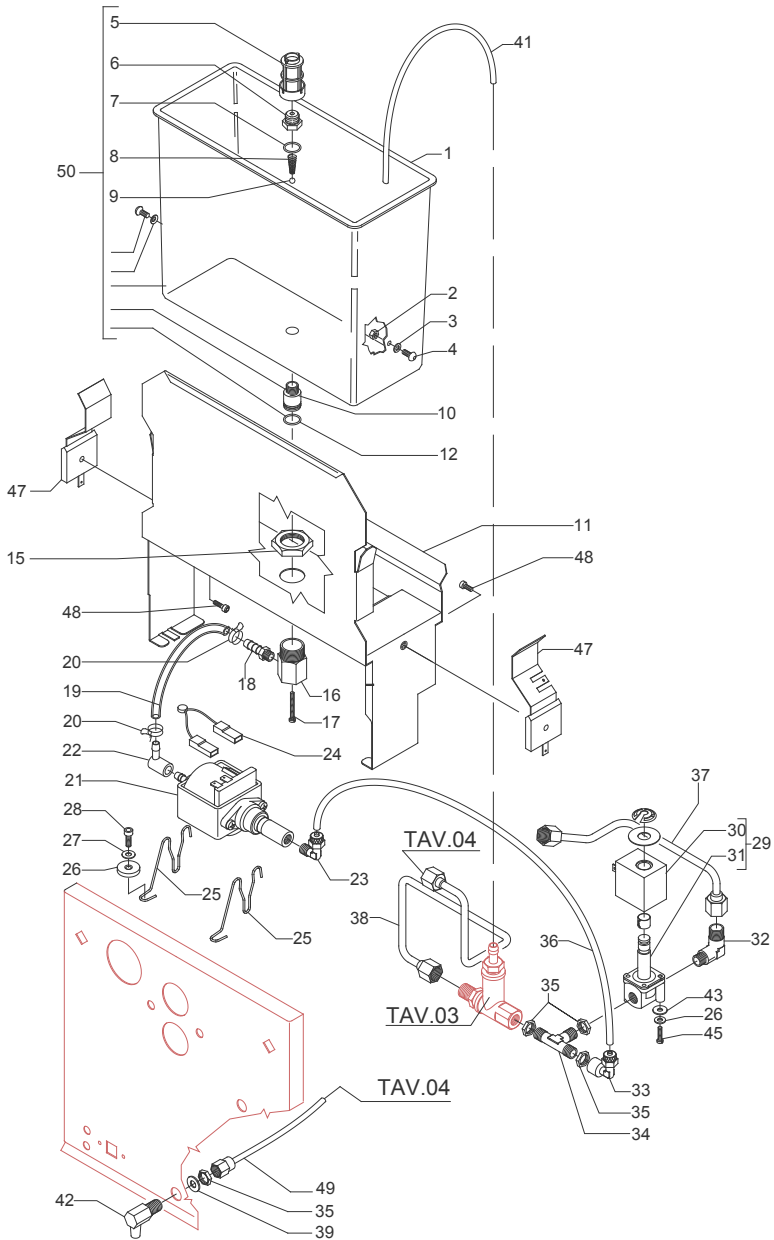

TABLE 2 (up to 11.11.09)
Mod. S

	POS	CODE	DESCRIPTION
TABLE 2 (from 12.1.1.09) Mod. S	1	5374505	TANK
	2	7812601	NUT M4 STAINLESS STEEL
	3	7374004	WASHER D4 NYLON
	4	7819908	SCREW TTEI M4X8
	5	5194540	HOSE 8X5 L=300 SILICONE
	6	5224409	RUBBER-HOLDER D7,5
	7	7496073	OR GASKET 115 EP856
	8	5471521.01	COUPLING SPRING
	9	5471509	BALL 7/32" AISI 304
	10	5224617	GASKET-HOLDER D14.5 X 25 OT
	11	5963009.03	TANK SUPPORT
	12	5194559LL	SOLENOID VALVE DRAIN HOSE X PARKER
	13	5283018CM	DRAIN FITTING FOR SURPRESSION VALVE 1/8"G CHROMED
	14	7815001	WASHER D10 UNI 6592 A2
	15	5221830	NUT M20 H5 OT
	16	5225228	FITTING M20 H28.5 OT
	17	7826206	SCREW TCI M3X30 UNI 6107 OT
	18	5225246	FITTING 1/8"G CONIC ES.10 H33 OT
	19	5194529	CRISTAL HOSE D6 X 9 L=150MM
	20	7611512	CLAMP
	21	7731011	VIBRATION PUMP EX5 120V
	21	7731009	VIBRATION PUMP EX5 230V
	21	7731014	VIBRATION PUMP EX5 240V
	22	7303006	RUBBER-HOLDER FITTING
	23	7303036TR	STRAIGHT FITTING 1/8"G OT
	24	7634816	THERMIC SAFETY DEVICE 100°C AUTOMATIC
	25	7470602	VIBRATION-DAMPING
	26	5492019	GASKET D8 X 2 ASBESTOS FREE
	27	7805009	PLAIN WASHER D5 X 11 X 1
	28	7816004	SCREW TCEI M4 X 16
	29	7701111	SOLENOID VALVE 2 WAY 115V PARKER
	29	7702310	SOLENOID VALVE 2 WAY 230V PARKER
	29	7702409	SOLENOID VALVE 2 WAY 240V PARKER
	30	7630327	SOLENOID VALVE COIL 110V PARKER
	30	7630328	SOLENOID VALVE COIL 220/230V PARKER
	30	7630329	SOLENOID VALVE COIL 240V PARKER
	31	5223003	JET M6 X 6 HOLE D0.8 OT
	32	5301504TR	UNION ELBOW 1/8"G X M12
	33	7303034TR	UNION ELBOW 1/8"G OT
	34	7304001TR	UNION 1/8"G
	35	5221844	NUT 1/8"G H3
	36	5194590	PUMP-SOLENOID VALVE HOSE
	37	5162237.01LL	BOILER LOAD HOSE
	38	5162236.01LL	SURPRESSION VALVE - HEAT EXCHANGER HOSE
	39	5221835	CAP NUT 1/8"G ES.14 H12 OT
	46	5194592	DRAIN HOSE SURPRESSION VALVE