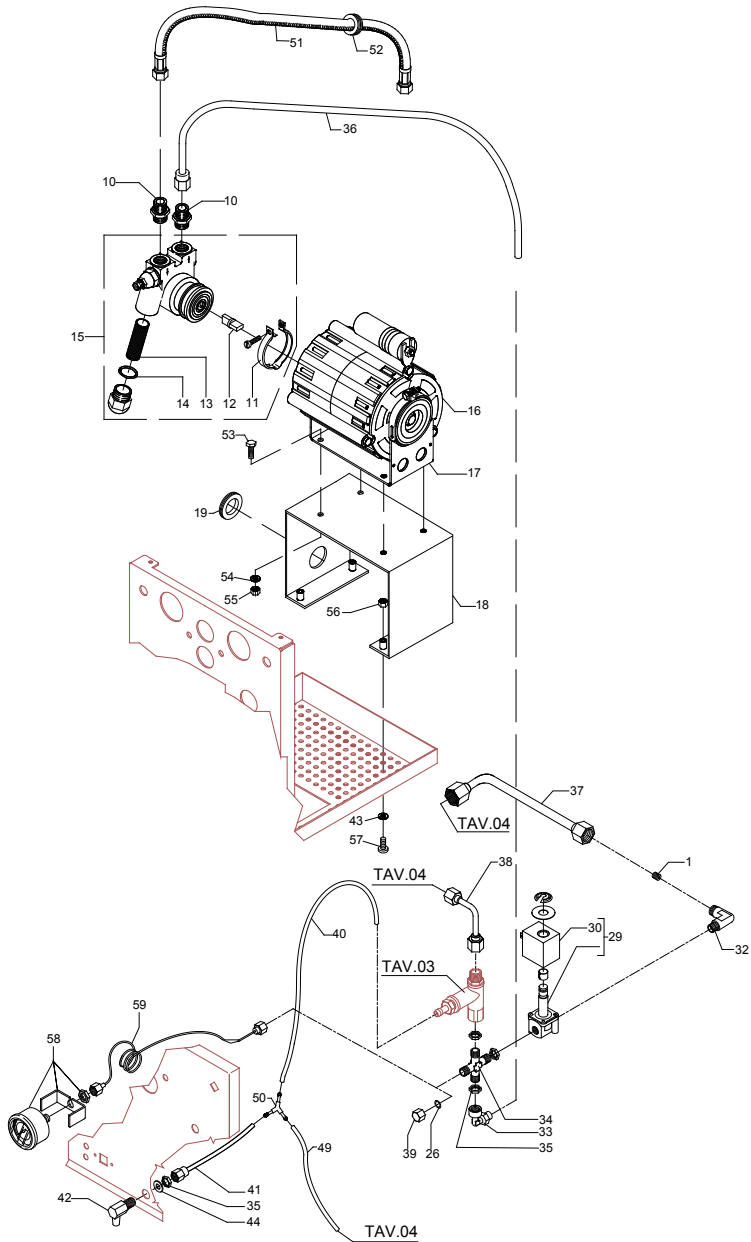

POS	CODE	DESCRIPTION	
TABLE 2A (from 12.1.09) Mod. R	1	5223003	JET M6 X 6 HOLE D0.8 OT	
	10	5302032	STRAIGHT FITTING 1/8" G X 3/8" NPT ES.22 H27 OT	
	11	7611508	PUMP CLAMP	
	12	7472401	PUMP JOINT	
	13	7374005	PUMP FILTER	
	14	7496048	OR GASKET FOR PUMP FILTER PROCON	
	15	7730506	PUMP 100 L/H PA104X 1-2GR	
	16	7741102	ELECTRIC MOTOR 110V 18MF	
	16	7742206	ELECTRIC MOTOR 220/240V 10MF	
	17	7479976	BRACKET MOTOR	
	18	5038420LL	MOTOR SUPPORT	
	19	7613001	FAIRLEAD P36 RUBBER	
	26	5492019	GASKET D8 X 2 ASBESTOS FREE	
	29	7701111	SOLENOID VALVE 2 WAY 115V PARKER	
	29	7702310	SOLENOID VALVE 2 WAY 230V PARKER	
	29	7702409	SOLENOID VALVE 2 WAY 240V PARKER	
	30	7630327	SOLENOID VALVE COIL 110V PARKER	
	30	7630328	SOLENOID VALVE COIL 220/230V PARKER	
	30	7630329	SOLENOID VALVE COIL 240V PARKER	
	32	5301504TR	UNION ELBOW 1/8" G X M12	
	33	7303034TR	UNION ELBOW 1/8" G OT	
	34	7304001TR	UNION 1/8" G	
	35	5221844	NUT 1/8" G H3	
	36	5194574.01LL	PUMP-SOLENOID VALVE HOSE	
	37	5162237.01LL	BOILER LOAD HOSE	
	38	5162236.01LL	SURPRESSION VALVE - HEAT EXCHANGER HOSE	
	39	5221835	CAP NUT 1/8" G ES.14 H12 OT	
	40	5194566LL	SURPRESSION VALVE HOSE	
	41	5194559LL	SOLENOID VALVE DRAIN HOSE X PARKER	
	42	5283018CM	DRAIN FITTING FOR SURPRESSION VALVE 1/8" G CHROMED	
	43	7809804	PLAIN WASHER D4	
	44	7815001	WASHER D10 UNI 6592 A2	
	49	5194571	HOSE D6X4 L=200 SILICONE (R)	
	50	7303033	FITTING "Y"	
	51	7200514	FLEXIBLE HOSE 3/8" X 1/8" I=1500MM	
	52	7613004	FAIRLEAD	
	53	7816422	SCREW TE M6X14 UNI 5739 OT	
	54	7804002	FAN WASHER D6 DIN 6798A	
	55	7802403	NUT M6 UNI 7473	
	56	7802402	NUT M4 UNI 7473	
	57	7816005	SCREW TCEI M4X20	
	58	7432523	PRESSURE GAUGE D40 16BAR	
	59	7400902	PRESSURE GAUGE CAPILLARY	

TABLE 2A (from 12.11.09)
Mod. R