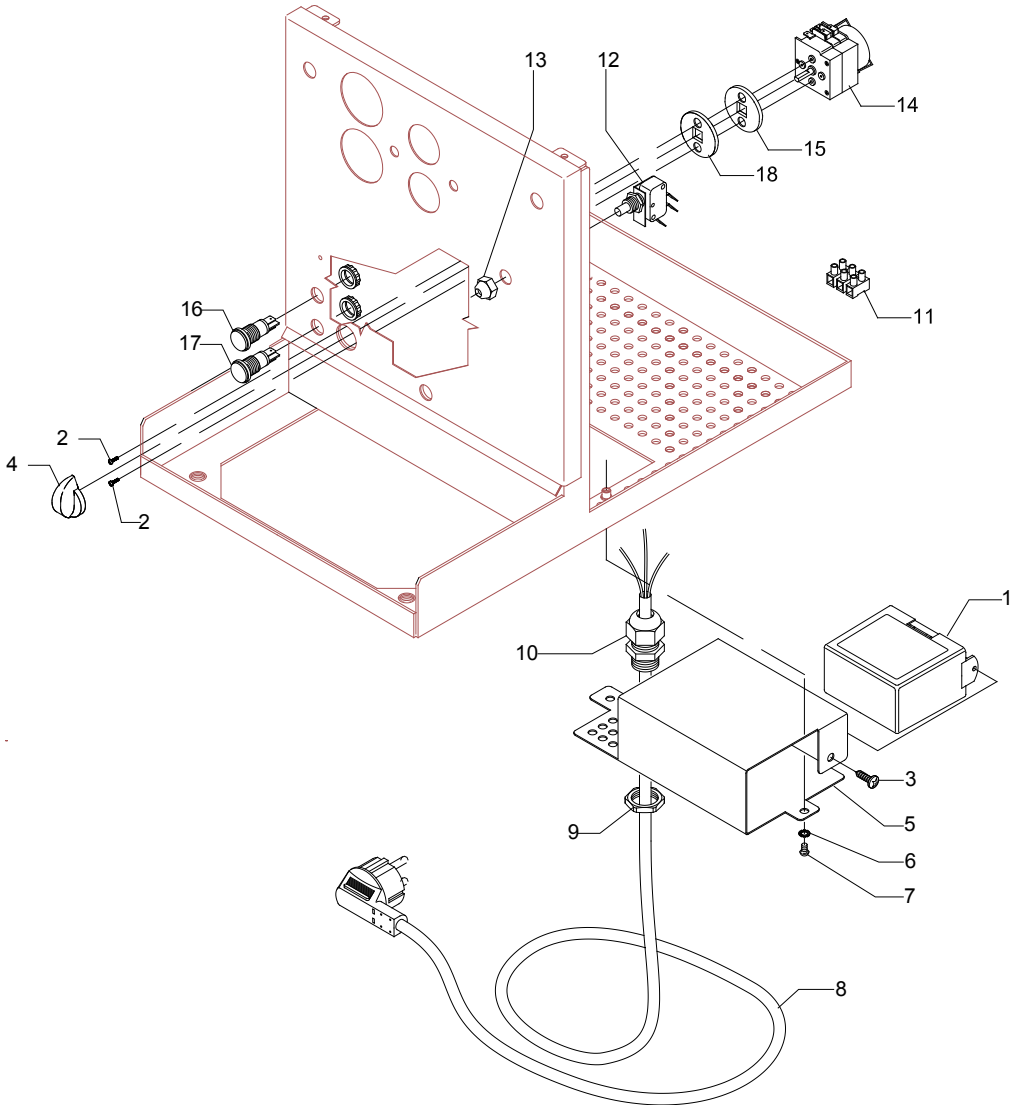

TABLE 5

	POS	CODE	DESCRIPTION
TABLE 5	47	7479941	SPRAYER Ø30
	48	5471022	SHOWER FILTER
	49	5493039	UNDERCUP GASKET
	50	7479967	CAM FLANGE
	51	7479968	WASHER EP709 15,5X7,5X4
	52	7479969	BUSHING
	53	7479970	SPRING
	54	7479971	PLUG CHROMED
	55	7371001	INSULATING
	56	5226602	STEAM HOSE TERMINAL CHROMED
	57	5494001	GASKET D8.5 X 5 X 3.2 PTFE
	58	5225407EC	REDUCTION GEAR M13X3/8" G H= 14 OT
	59	5222216	SPACER
	60	7496003	OR GASKET 108 VITON
	61	5226610TW	WATER HOSE TERMINAL D23.5X18 OT CHROMED
	62	5493003	GASKET Ø20.5 X 15 NBR
	63	5226601TW	WATER TERMINAL
	64	5221870EC	NUT H27
	65	7496073	OR GASKET 115 EP856
	66	7371003	INSULATING
	67	7496084	OR GASKET D6,4X1.9 NBR70
	68	7479978	ASSEMBLY COMPLETE WATER HOSE
	69	7496083	OR GASKET D4,5X1,5 NBR70
	70	7305013	TERMINAL 2 HOLES
71	7479919	ASSEMBLY COMPLETE STEAM HOSE	
72	7479981	ASSEMBLY STEAM HOSE TERMINAL 2 HOLES	
73	7496084	GASKET	
74	7305014	TERMINAL 2 HOLES	

TABLE 5

TABLE 6

TABLE 7 (up to 28.02.10)

TABLE 7 (up to 26.04.12)

TABLE 7 (from 27.04.12)

BEZZERA

Dal 1901

G.BEZZERA