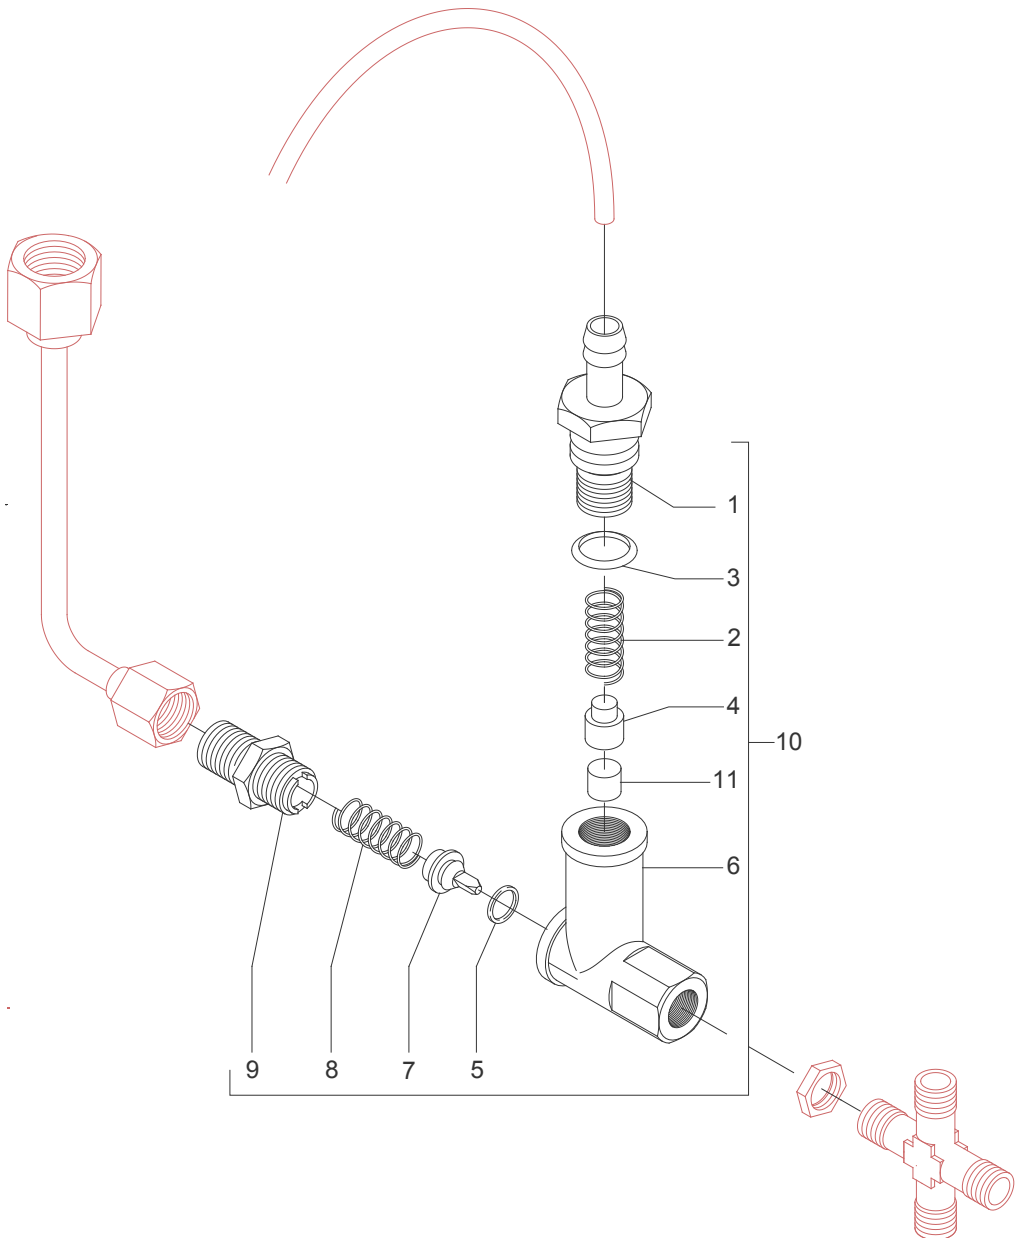

TABLE 3 (from 31.10.12)

	POS	CODE	DESCRIPTION	
TABLE 4	1	7432522	PRESSURE GAUGE D40 3BAR	
	2	7400903	PRESSURE GAUGE CAPILLARY	
	3	5162234LL	STEAM TAP HOSE	
	4	5302005	STRAIGHT FITTING 3/8"G X M13 ES.22 H30 OT	
	5	5265819	LEVEL PROBE D3 X 80 X 6.3	
	6	5265812	MINIMUM LEVEL PROBE D3 X 110 X 4.8	
	7	5225205	STRAIGHT FITTING M10 OT	
	8	5192001	PROBE SHEATH D8 X 45 HOLE D3 PTFE	
	10	5227002	SCREW M8 X 6 OT	
	11	5221840	CAP NUT M13X1	
	12	5226406	PLUG 1/2"G H18 OT	
	13	5162233LL	WATER TAP HOSE	
	14	7433016R1	PRESSOSTAT+RELAY KIT 110V (up to 16.03.10)	
	14	7433017R1	PRESSOSTAT+RELAY KIT 230V (up to 26.05.10)	
	14	7433019R1	PRESSOSTAT+RELAY KIT 240V (up to 26.05.10)	
	15	5162288LL	PRESSOSTAT HOSE	
	16	5302064	FITTING M/F M13x1	
	18	5320501.01BL	ASSEMBLY BOILER POLISHED	
	19	7434009	THERMOSTAT MANUAL 16A 135°C	
	20	5227007	DOWEL M8 X 6 HOLE M4 OT	
	21	5492008	GASKET D10.5 X 2	
	22	5221813	CAP NUT M12	
	23	5492025	GASKET D42x32x2 PTFE	
	24	5721127	HEATING ELEMENT 1350 110V	
	24	5722240	HEATING ELEMENT 1250/1450W 220/240V	
	25	5163204LL	BOTTOM HEATING HOSE	
	26	5164067.01LL	UPPER HEATING HOSE	
	27	5329012BL	EXCHANGER 3 HOLES	
	28	5495007	GASKET D32 X 3 BRASS	
	29	5301521TR	UNION ELBOW 1/8"X3/8"	
	32	5192301	SUCTION HOSE D6 L=130MM PTFE	
	33	5302006TP	STRAIGHT FITTING 1/8"G X M12 OT	
	34	5301520TR	UNION ELBOW MM 1/8"G	
	35	7611512	CLAMP	
	36	5194549	HOSE D8X5 L=350 SILICONE	
	37	7611504	CLAMP	
	38	7303033	FITTING "Y"	
	41	7433020	PRESSOSTAT COMPOUND 110V (from 17.03.10)	
	41	7433021	PRESSOSTAT COMPOUND 230V (from 27.05.10)	
	41	7433022	PRESSOSTAT COMPOUND 240V (from 27.05.10)	
	42	5492020	GASKET D11.5 X 2