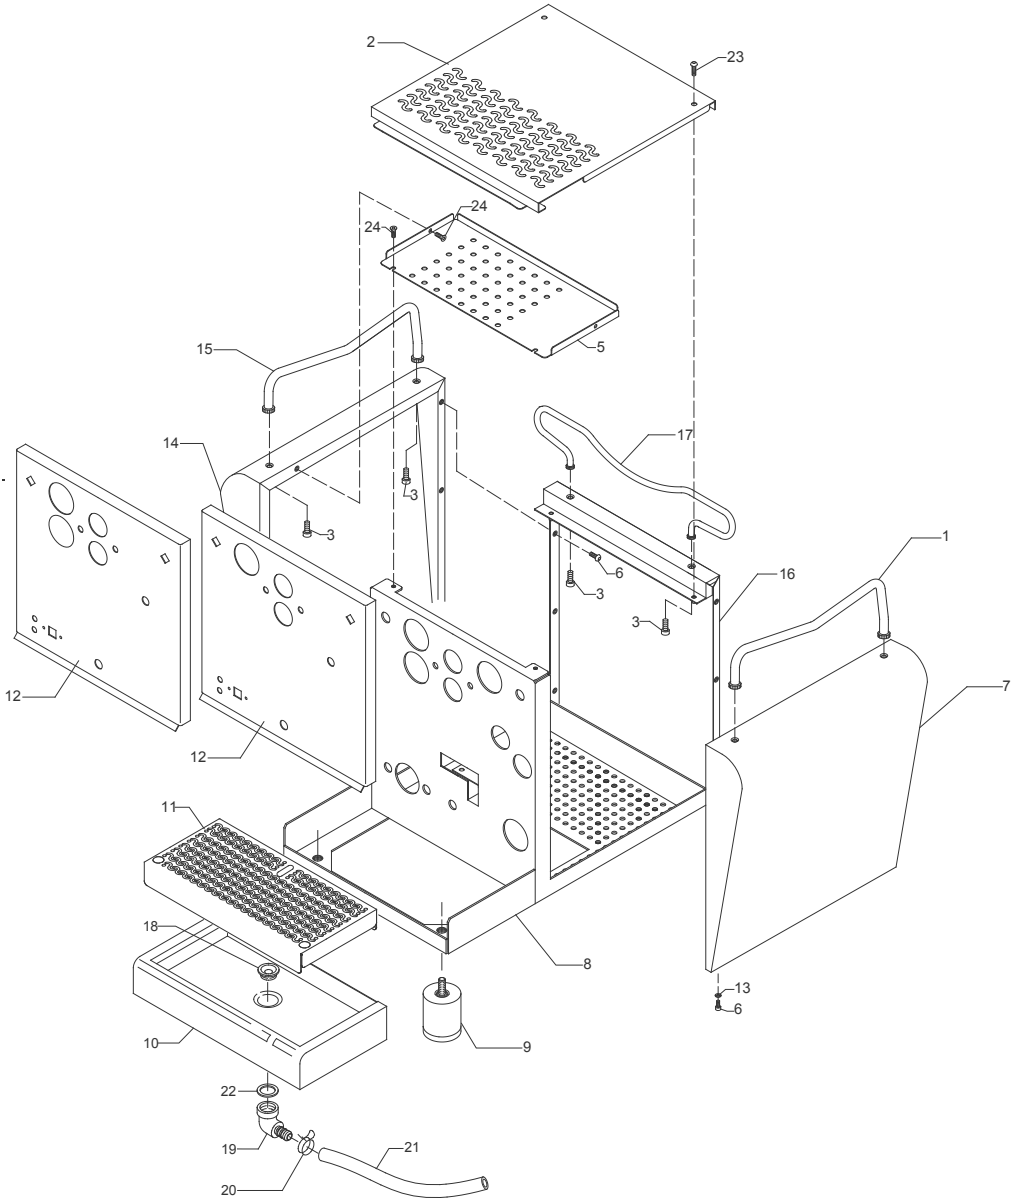

TABLE 1A
Mod. R

	POS	CODE	DESCRIPTION
TABLE 2 (up to 11.1.1.09) Mod. S	1	5374505	TANK
	2	7812601	NUT M4 STAINLESS STEEL
	3	7374004	WASHER D4 NYLON
	4	7819908	SCREW TTEI M4X8
	5	7374002	FILTER 1/4"G H43,5 PLASTIC
	6	5302065	REDUCTION GEAR 1/4"G X M10
	7	7496073	OR GASKET 115 EP856
	8	5471521.01	COUPLING SPRING
	9	5471509	BALL 7/32" AISI 304
	10	5224617	GASKET-HOLDER D14.5 X 25 OT
	11	5963009.03	ASSEMBLY TANK SUPPORT
	12	7496076	OR GASKET 112 EPDM 70SH
	15	5221830	NUT M20 H5 OT
	16	5225228	FITTING M20 H28.5 OT
	17	7826206	SCREW TCI M3X30 UNI 6107 OT
	18	5225246	FITTING 1/8"G CONIC ES.10 H33 OT
	19	5194529	CRISTAL HOSE D6 X 9 L=150MM
	20	7611512	CLAMP
	21	7731017	VIBRATION PUMP 100V 50/60Hz
	21	7731011	VIBRATION PUMP EX5 120V
	21	7731009	VIBRATION PUMP EX5 230V
	21	7731014	VIBRATION PUMP EX5 240V
	22	7303006	RUBBER-HOLDER FITTING
	23	7304523	UNION ELBOW 1/8"x6/4"
	24	7634816	THERMIC SAFETY DEVICE 100°C AUTOMATIC
	25	5471534	SHAPED SPRING
	26	5493023	TAP GASKET EPT 70SH
	27	7805009	PLAIN WASHER D5 X 11 X 1
	28	7806002	SCREW TCEI M4 X 12 UNI 5931 8.8 ZN
	29	7701111	SOLENOID VALVE 2 WAY 115V PARKER
	29	7702310	SOLENOID VALVE 2 WAY 230V PARKER
	29	7702409	SOLENOID VALVE 2 WAY 240V PARKER
	30	7630327	SOLENOID VALVE COIL 110V PARKER
	30	7630328	SOLENOID VALVE COIL 220/230V PARKER
	30	7630329	SOLENOID VALVE COIL 240V PARKER
	32	5301504TR	UNION ELBOW 1/8"G X M12
	33	7303010	UNION ELBOW 1/8"x6/4"
	34	7304509TR	FITTING
	35	5221844	NUT 1/8"G H3
	36	5194519	HOSE PTFE D6x1 L=180
	37	5162237LL	BOILER LOAD HOSE
	38	5162236LL	SURPRESSION VALVE - HEAT EXCHANGER HOSE
	39	7815001	WASHER D10 UNI 6592 A2
41	5194542LL	DRAIN HOSE L=700MM SILICONE	
42	5283018CM	DRAIN FITTING FOR SURPRESSION VALVE 1/8"G CHROMED	
43	7809804	PLAIN WASHER D4