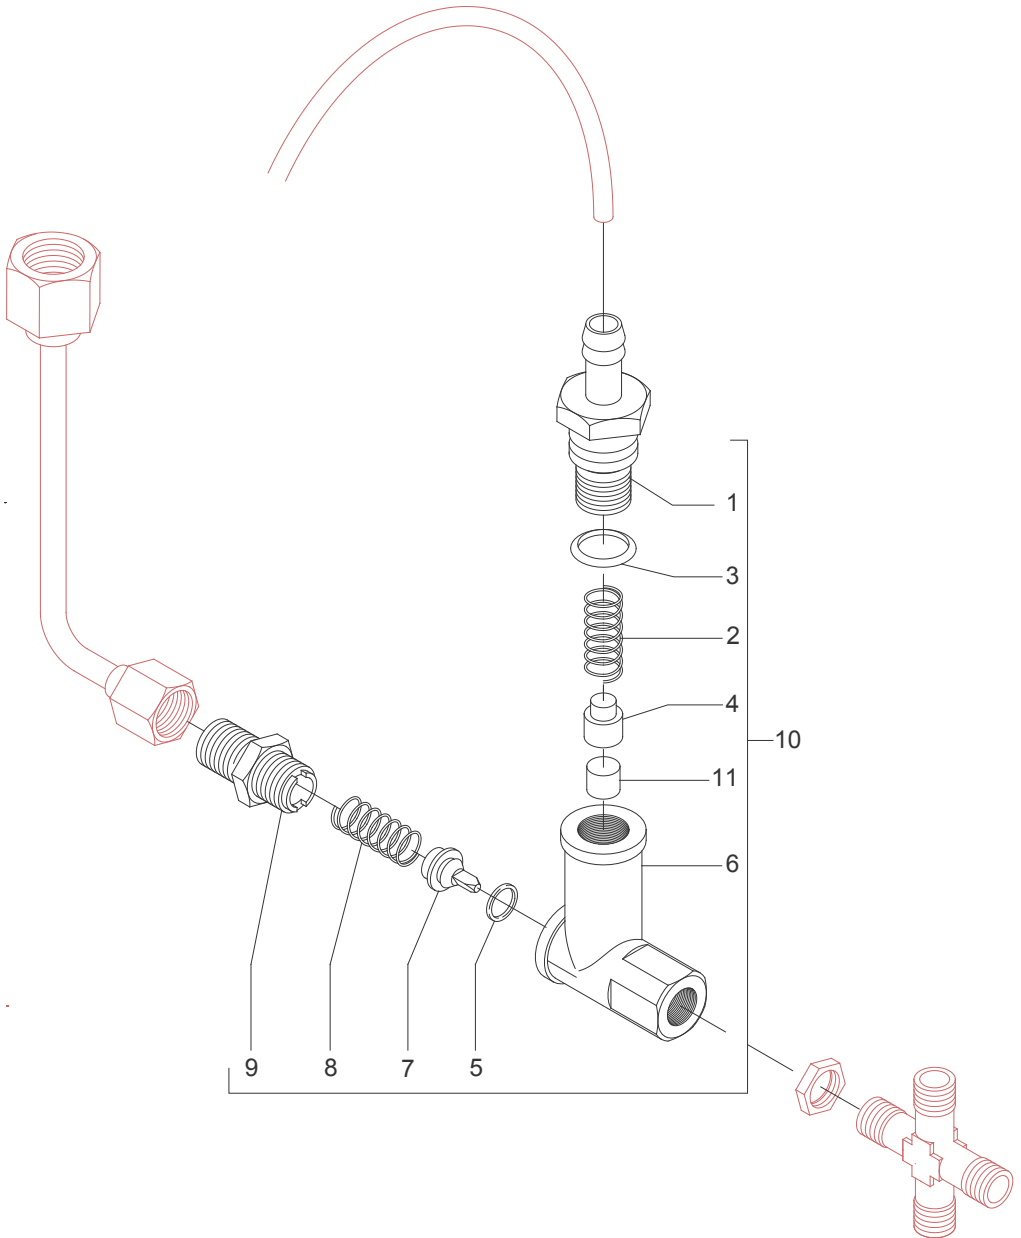

TABLE 3 (up to 30.10.12)