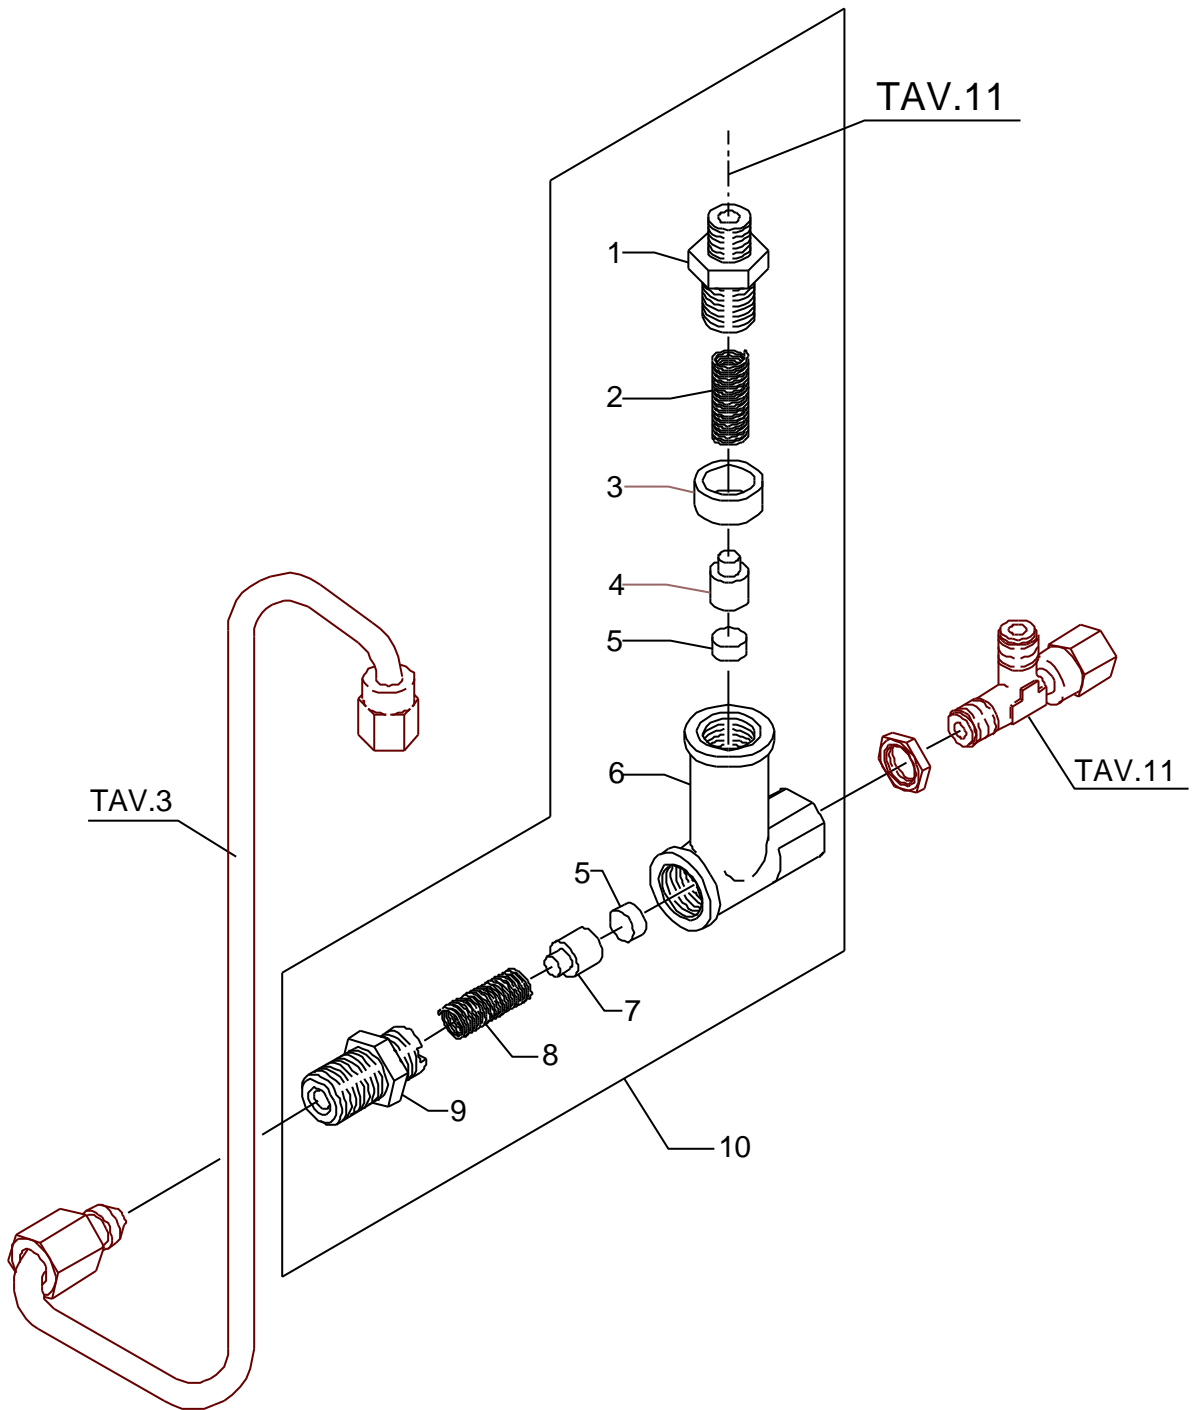

POS	DESCRIPTION	CODE	REFERENCE
01	STRAIGHT FITTING 1/8"G X M12 H29 OT	5302016	F 746
02	CALIBRATED SPRING D1 H26 AISI 302	5471506.01	X/1 2226
03	SPACER D16 H12.2	5222201	-
04	GASKET-HOLDER D5.3	5224609	X/1 2225
05	OR GASKET 105 VITON	7496018	-
06	SURPRESSION VALVE BODY	5283041	-
07	GASKET-HOLDER	5224615	-
08	CALIBRATED SPRING D0.45 H22 AISI 302	5471505	X/1 2222
09	STRAIGHT FITTING M12 H26.5 OT	5302017	X/1 2221
10	ASSEMBLY SURPRESSION VALVE	5965036.02	-
11	GASKET D8 X 4 EPT 70SH	5493001	-