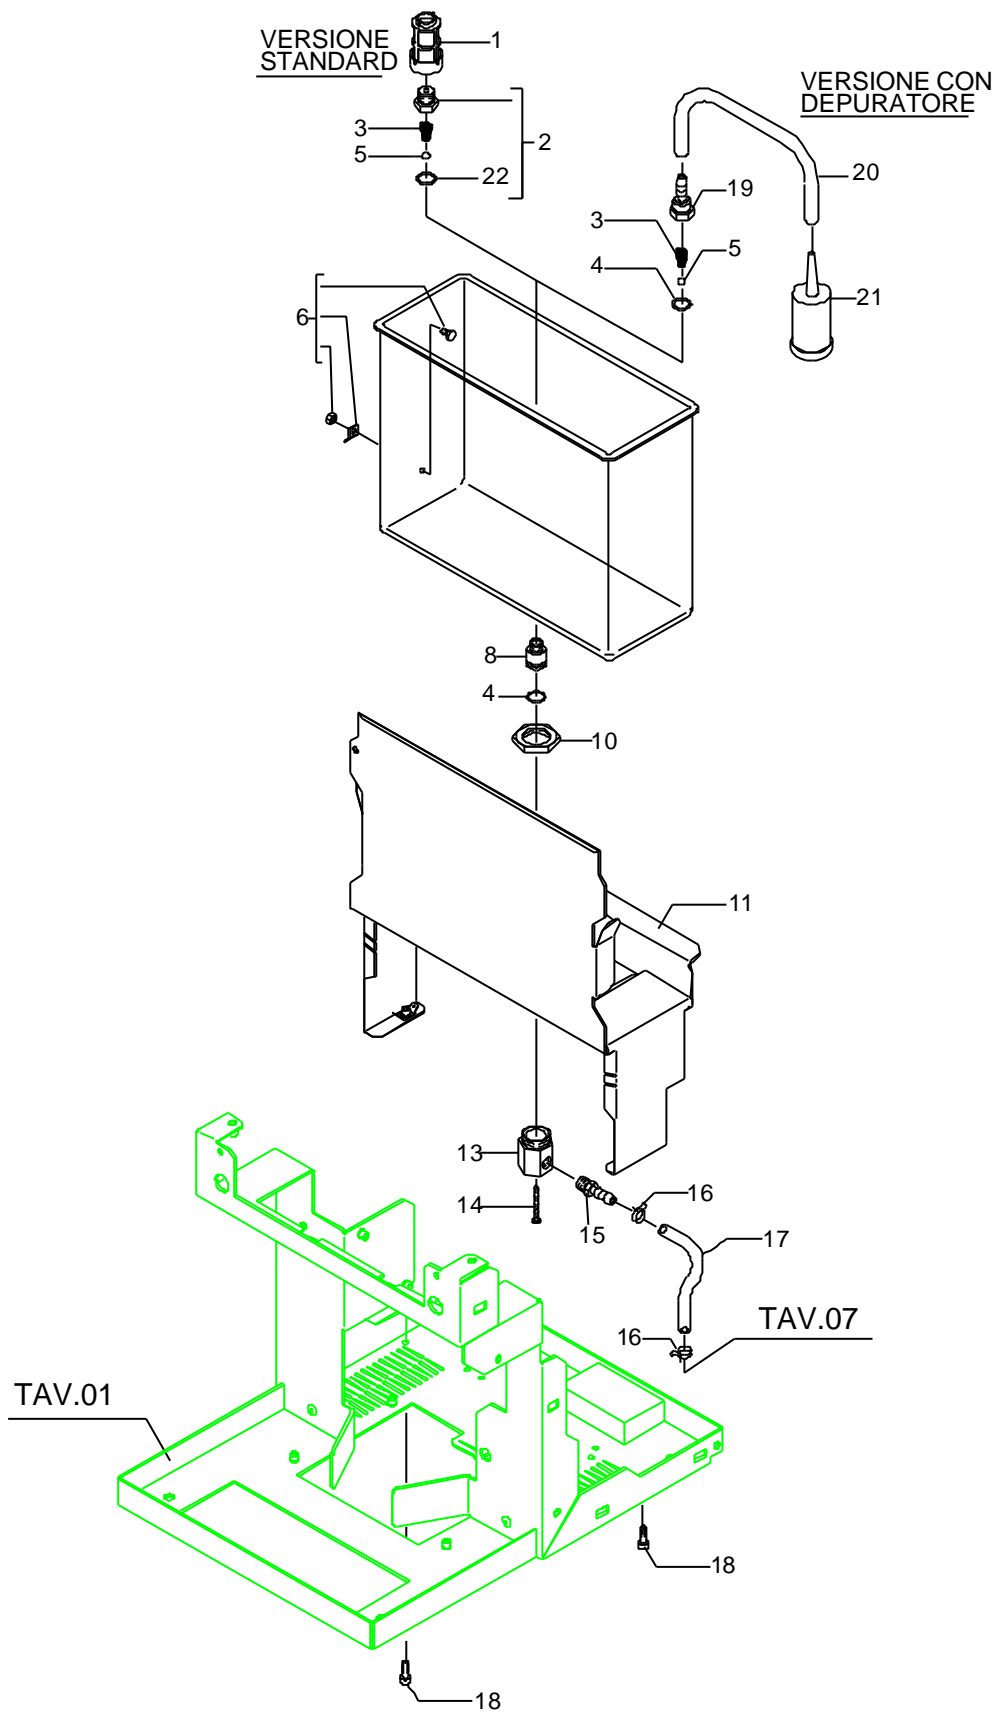

POS	DESCRIPTION	CODE	REFERENCE
01	FILTER 1/4"G H43,5 PLASTIC	7374002	-
02	REDUCTION GEAR 1/4"G X M10 WITH GASKET	5225401	-
03	COUPLING SPRING	5471521	F 1747
04	OR GASKET 112 EPDM 70SH	7496076	-
05	BALL 7/32" AISI 304	5471509	J 860
06	TANK	7373006.01LL	-
08	GASKET-HOLDER D14.5 X 25 OT	5224617	-
10	NUT M20 H5 OT	5221830	F 1745
11	ASSEMBLY TANK SUPPORT	5963009.02	-
13	FITTING M20 H28.5 OT	5225228	F 1743
14	SCREW TCI M3X30 UNI 6107 OT	7826206	F 756
15	FITTING 1/8"G CONIC ES.10 H33 OT	5225246	F 1514
16	CLAMP	7611512	F 1710
17	CRISTAL HOSE D6 X 9 L=150MM	5194529	-
18	SCREW TCEI M4X10	7816009	F 1572
19	RUBBER-HOLDER D7,5	5224409	-
20	HOSE 8X5 L=300 SILICONE	5194540	-
21	FILTER	7374012	-
22	OR GASKET 112 EPDM 70SH (UP TO 15.04.2006)	7496076	-
22	OR GASKET 115 EP856 (FROM TO 16.04.2006)	7496073	-
23	NUT M4 STAINLESS STEEL	7812601	-
24	WASHER D4 NYLON	7374004	-
25	SCREW TTEI M4X8	7819908	-
26	TANK SUPPORT SHAPED SPRING	5471535	-
27	SCREW TC M 3,5X8 PLASTITE	7809806	-