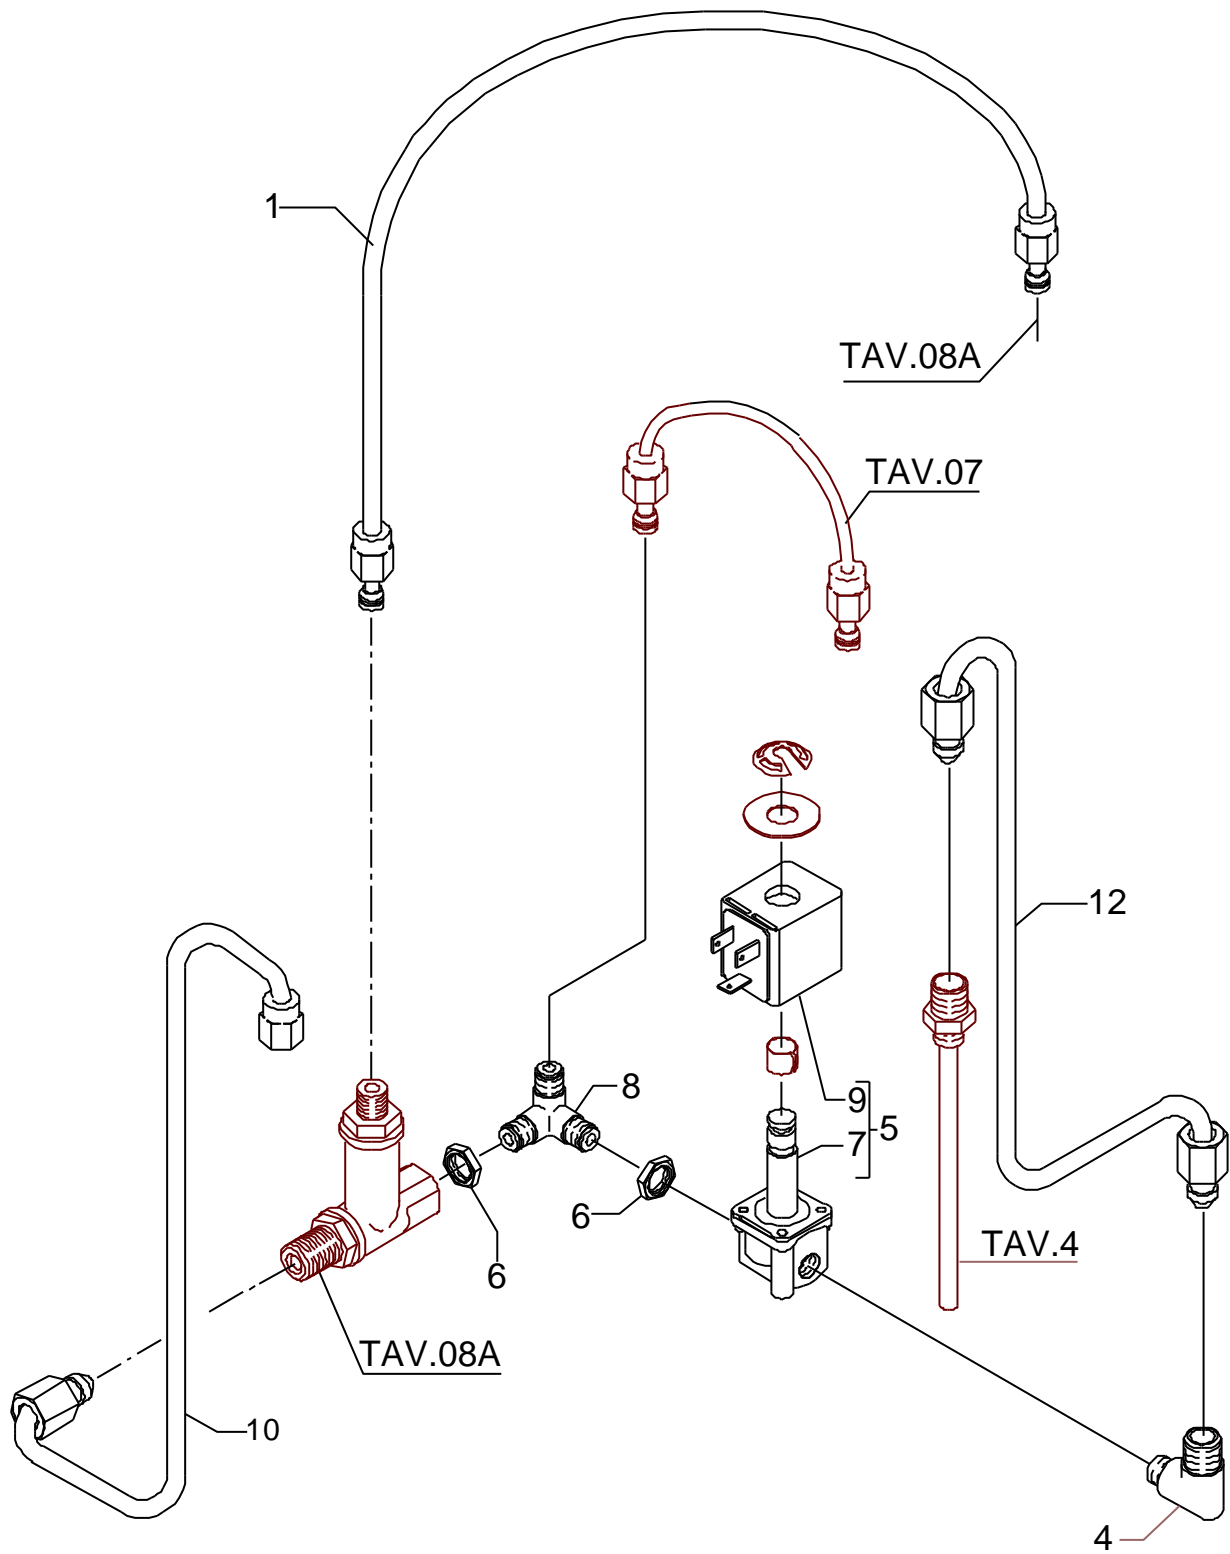

POS	DESCRIPTION	CODE	REFERENCE
01	SURPRESSION VALVE DRAIN HOSE	5194526LL	-
02	STRAIGHT FITTING 1/8"G WITH COUNTERSINK	7304502LL	LI 173
03	STUD D8.5 X 17.5 OT	5224002	F 1259
04	STRAIGHT FITTING 1/8"G OT	5302015	LI 174
05	OR GASKET D4.2 X 1.9 VITON	7496035	J 421
06	NUT 1/8"G H3	5221844	F 1139
08	FITTING 3 WAY 1/8" X 1/8" X 1/8"G OT	7304505	F 1140
09	SOLENOID VALVE COIL 110V SIRAI	7630301	-
09	SOLENOID VALVE COIL 220/230V SIRAI	7630303	-
09	SOLENOID VALVE COIL 240V SIRAI	7630304	-
09	SOLENOID VALVE COIL 110V PARKER	7630327	-
09	SOLENOID VALVE COIL 220/230V PARKER	7630328	-
09	SOLENOID VALVE COIL 240V PARKER	7630329	-
10	SOLENOID VALVE 2 WAY 115V PARKER (FROM 12/06)	7701111	-
10	SOLENOID VALVE 2 WAY 230V PARKER (FROM 07/06)	7702310	-
10	SOLENOID VALVE 2 WAY 240V PARKER (FROM 04/07)	7702409	-
11	SOLENOID VALVE WITHOUT COIL SIRAI	7703009	-
12	BOILER LOAD HOSE	5162157LL	-
13	UNION ELBOW 1/8"G X M12 OT	5301504	F 1112
14	GASKET D8.5 X 4.2 X 1.5	7492004	J 800
15	FLEXIBLE HOSE 1/8"G L=240MM	7200501	J 199
16	ASSEMBLY CHECK VALVE	5965038	LI 175
17	FLOW METER + AUT. WITH LED	7431001	X/22 2365
18	STRAIGHT FITTING M12 X 1/4"G H24 OT	5302009	F 1031
19	EXCHANGER- SURPRESSION VALVE HOSE (UP TO 22.02.2006)	5162199LL	-
19	EXCHANGER- SURPRESSION VALVE HOSE (FROM TO 23.02.2006)	5162199.01LL	-
20	SPACER D11X8X6.5 PTFE	5191501	J 621
21	NET FILTER D11 AISI 304	5471001	J 678
22	GASKET D10.5 X 2	5492008	-
23	CAP NUT M12	5221813	F 637/A