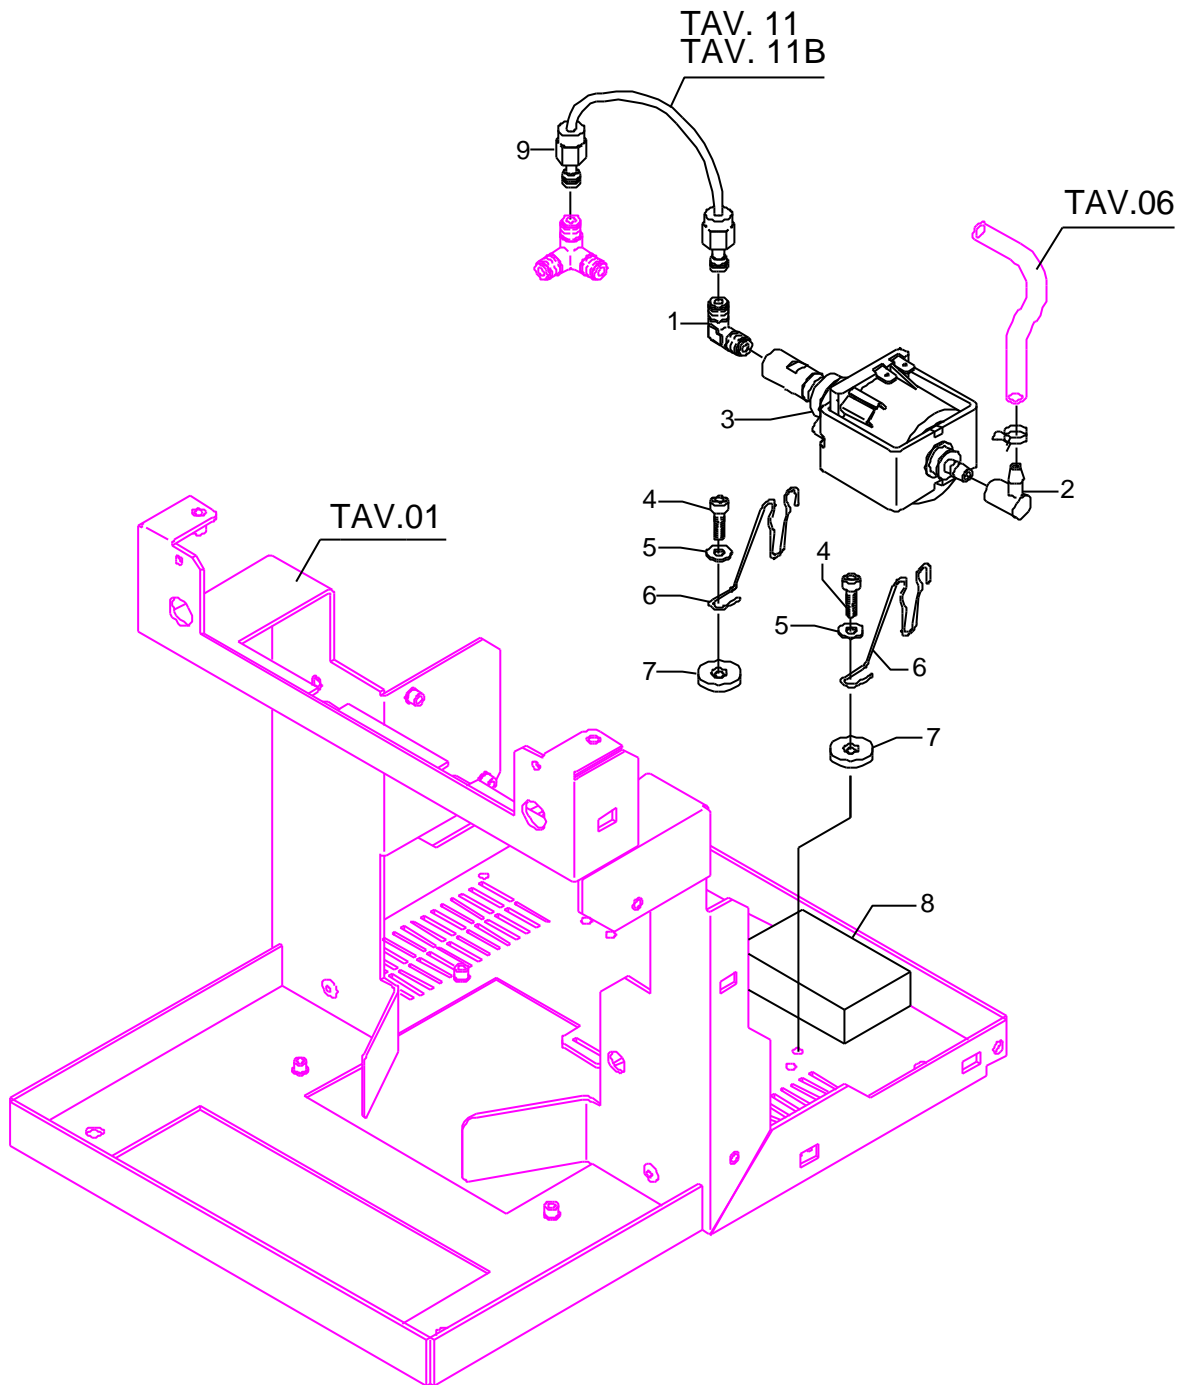

POS	DESCRIPTION	CODE	REFERENCE
01	UNION ELBOW 1/8"G	7303001	F 1141
03	VIBRATION PUMP 120V 50/60Hz	7731011	-
03	VIBRATION PUMP 230V 50HZ	7731009	-
03	VIBRATION PUMP 240V 50/60Hz	7731014	-
04	SCREW TCEI M4 X 12 UNI 5931 8.8 ZN	7806002	SIS 1
05	PLAIN WASHER D5 X 11 X 1	7805009	SIS 9
06	PUMP SUPPORT SHAPED SPRING AISI 302	5471534	-
07	TAP GASKET EPT 70SH	5493023	M/5 2431EP
08	FITTING	5225278	-
09	STRAIGHT FITTING 1/8"G OT	7304502	F 653
10	GASKET D8.5 X 4.2 X 1.5	7492004	J 800
11	FLEXIBLE HOSE 1/8"G L=240MM	7200501	J 199
12	FITTING	5301519	-
13	FLEXIBLE HOSE 3/8x3/8"G L=1500mm	7200512	F 1120