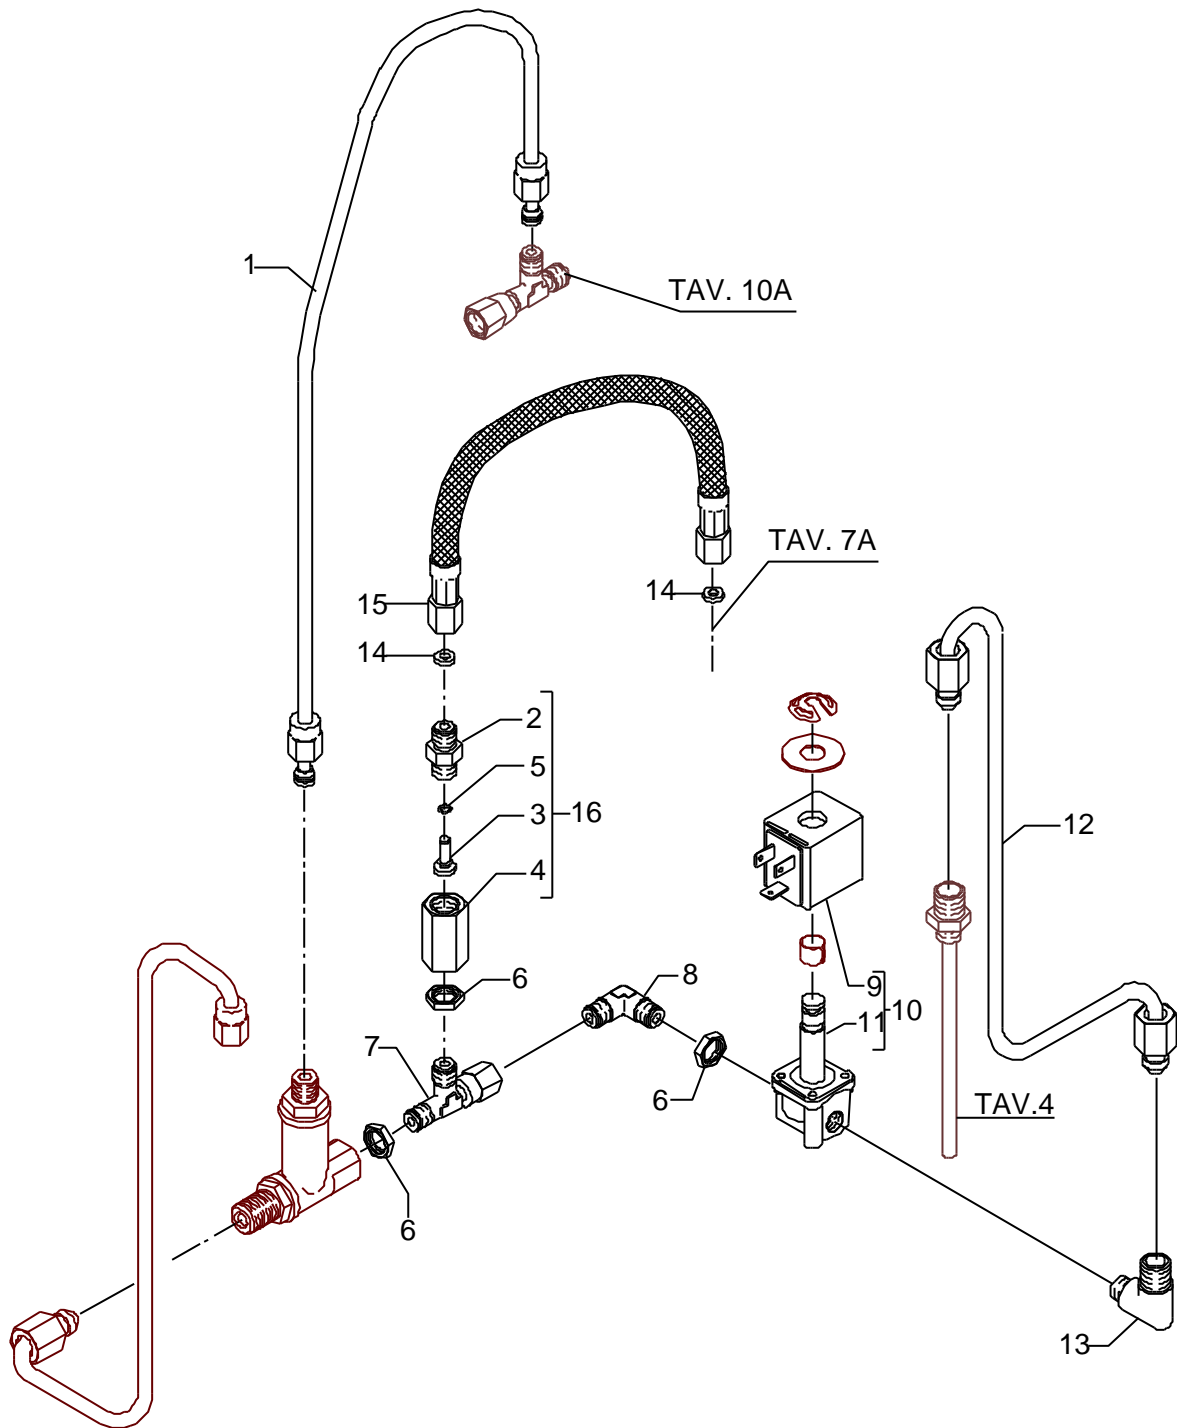

POS	DESCRIPTION	CODE	REFERENCE
01	SURPRESSION VALVE DRAIN HOSE	5194526LL	-
03	BOILER LOAD HOSE	5162157LL	-
04	UNION ELBOW 1/8"G X M12 OT	5301504	F 1112
05	SOLENOID VALVE 2 WAY 115V PARKER (FROM 12/06)	7701111	-
05	SOLENOID VALVE 2 WAY 230V PARKER (FROM 07/06)	7702310	-
05	SOLENOID VALVE 2 WAY 240V PARKER (FROM 04/07)	7702409	-
06	NUT 1/8"G H3	5221844	F 1139
07	SOLENOID VALVE WITHOUT COIL SIRAI	7703009	-
08	FITTING 3 WAY 1/8" X 1/8" X 1/8"G OT	7304505	F 1140
09	SOLENOID VALVE COIL 110V SIRAI	7630301	-
09	SOLENOID VALVE COIL 220/230V SIRAI	7630303	-
09	SOLENOID VALVE COIL 240V SIRAI	7630304	-
09	SOLENOID VALVE COIL 110V PARKER	7630327	-
09	SOLENOID VALVE COIL 220/230V PARKER	7630328	-
09	SOLENOID VALVE COIL 240V PARKER	7630329	-
10	EXCHANGER- SURPRESSION VALVE HOSE (UP TO 22.02.2006)	5162184LL	-
10	EXCHANGER- SURPRESSION VALVE HOSE (FROM TO 23.02.2006)	5162184.01LL	-