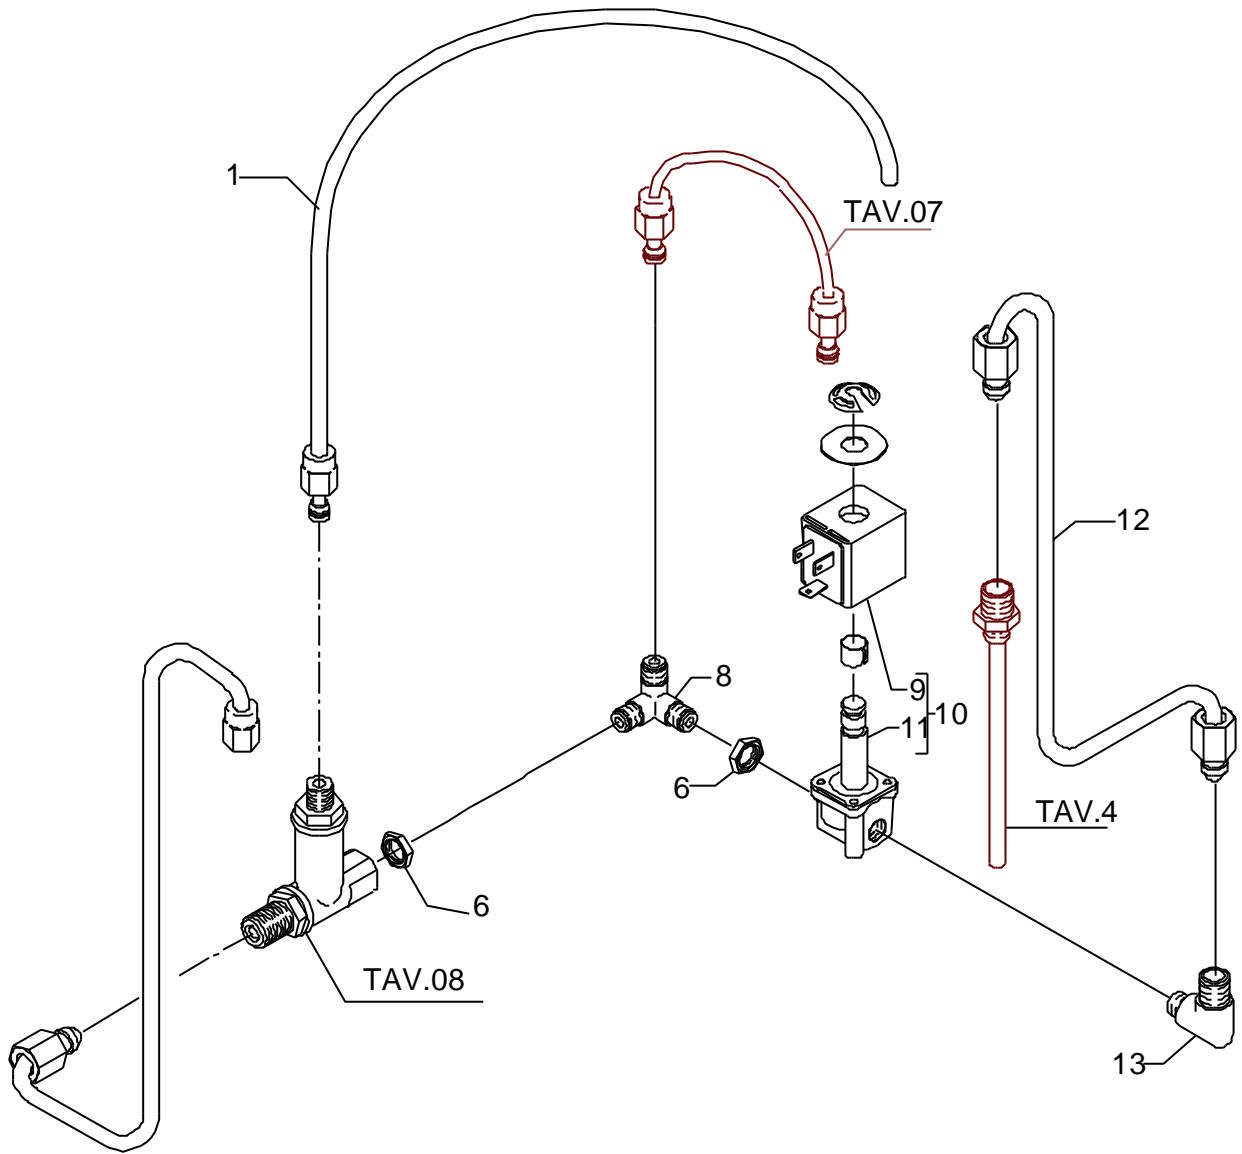

POS	DESCRIPTION	CODE	REFERENCE
01	SURPRESSION VALVE DRAIN HOSE	5194526LL	-
02	STRAIGHT FITTING 1/8"G WITH COUNTERSINK	7304502LL	LI 173
03	STUD D8.5 X 17.5 OT	5224002	F 1259
04	STRAIGHT FITTING 1/8"G OT	5302015	LI 174
05	OR GASKET D4.2 X 1.9 VITON	7496035	J 421
06	NUT 1/8"G H3	5221844	F 1139
07	ASSEMBLY BANJO UNION	5973055	LI 68
08	UNION ELBOW 1/8"G	7303001	F 1141
09	SOLENOID VALVE COIL 110V SIRAI	7630301	-
09	SOLENOID VALVE COIL 220/230V SIRAI	7630303	-
09	SOLENOID VALVE COIL 240V SIRAI	7630304	-
09	SOLENOID VALVE COIL 110V PARKER	7630327	-
09	SOLENOID VALVE COIL 220/230V PARKER	7630328	-
09	SOLENOID VALVE COIL 240V PARKER	7630329	-
10	SOLENOID VALVE 2 WAY 115V PARKER (FROM 12/06)	7701111	-
10	SOLENOID VALVE 2 WAY 230V PARKER (FROM 07/06)	7702310	-
10	SOLENOID VALVE 2 WAY 240V PARKER (FROM 04/07)	7702409	-
11	SOLENOID VALVE WITHOUT COIL SIRAI	7703009	-
12	BOILER LOAD HOSE	5162157LL	-
13	UNION ELBOW 1/8"G X M12 OT	5301504	F 1112
14	GASKET D8.5 X 4.2 X 1.5	7492004	J 800
15	FLEXIBLE HOSE 1/8"G L=240MM	7200501	J 199
16	ASSEMBLY CHECK VALVE	5965038	LI 175