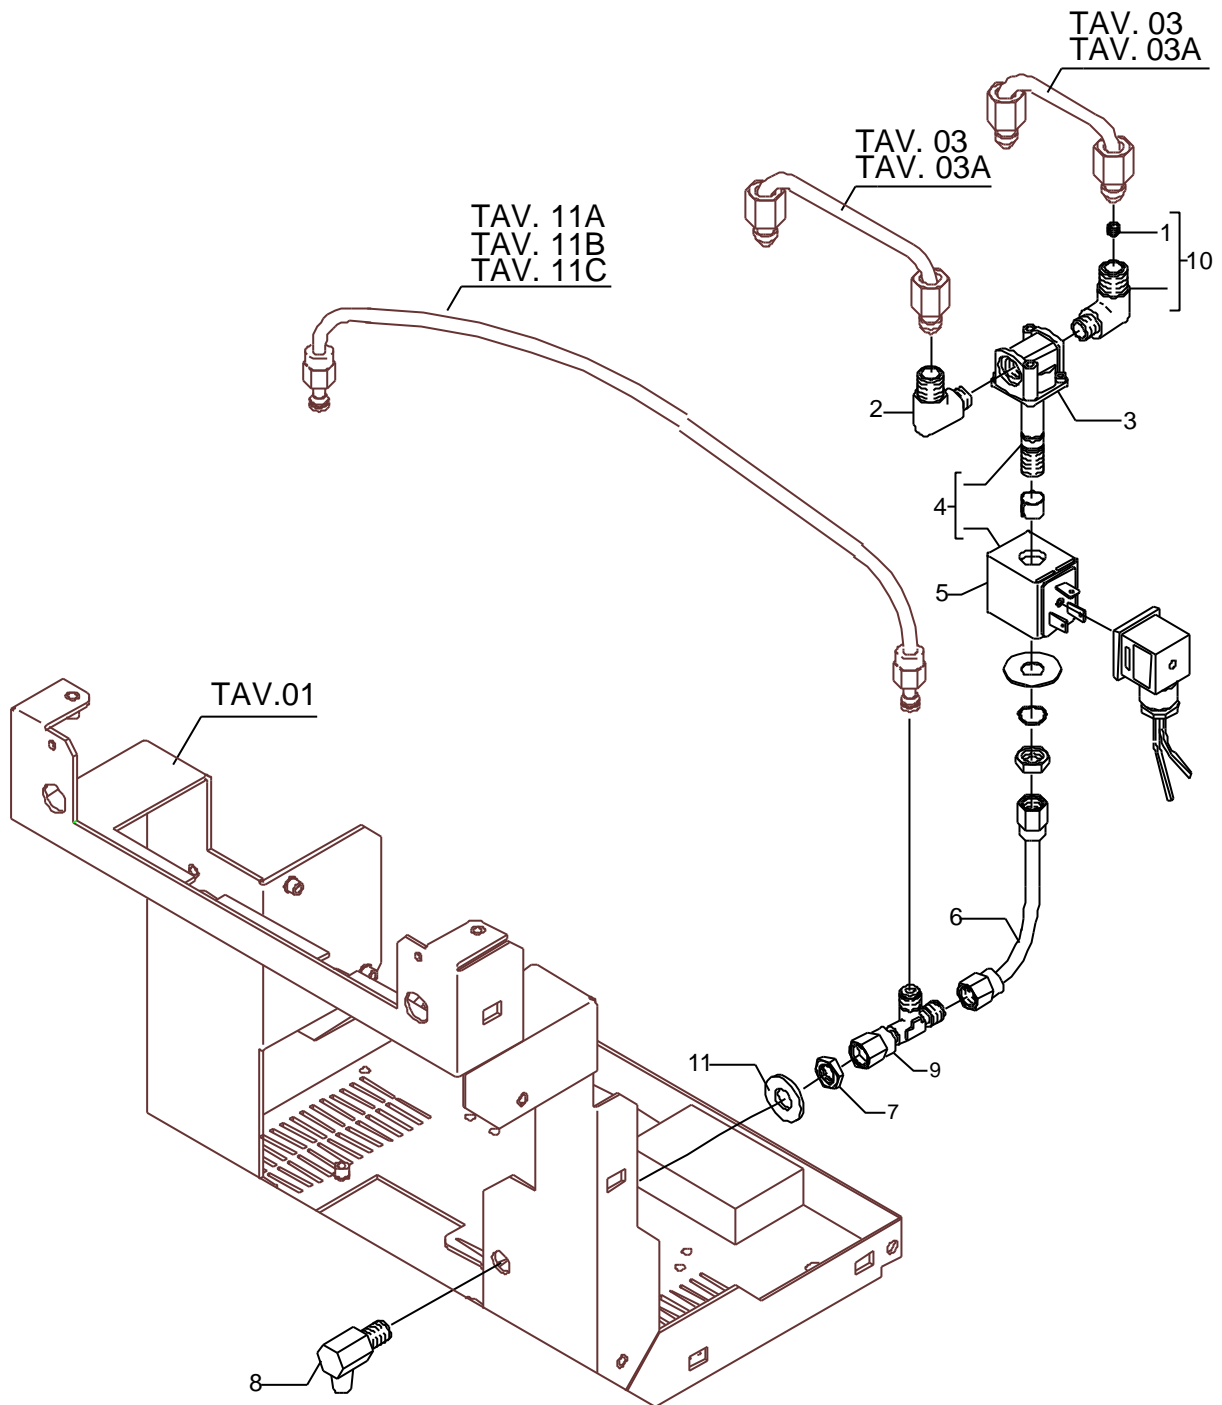

POS	DESCRIPTION	CODE	REFERENCE
01	DRAIN HOSE L=700MM SILICONE	5194542LL	-
06	NUT 1/8"G H3	5221844	F 1139
08	FITTING 3 WAY 1/8" X 1/8" X 1/8"G OT	7304505	F 1140
09	SOLENOID VALVE COIL 110V SIRAI	7630301	-
09	SOLENOID VALVE COIL 220/230V SIRAI	7630303	-
09	SOLENOID VALVE COIL 240V SIRAI	7630304	-
09	SOLENOID VALVE COIL 110V PARKER	7630327	-
09	SOLENOID VALVE COIL 220/230V PARKER	7630328	-
09	SOLENOID VALVE COIL 240V PARKER	7630329	-
10	SOLENOID VALVE 2 WAY 115V PARKER (FROM 12/06)	7701111	-
10	SOLENOID VALVE 2 WAY 230V PARKER (FROM 07/06)	7702310	-
10	SOLENOID VALVE 2 WAY 240V PARKER (FROM 04/07)	7702409	-
11	SOLENOID VALVE WITHOUT COIL SIRAI	7703009	-
12	BOILER LOAD HOSE	5162157LL	-
13	UNION ELBOW 1/8"G X M12 OT	5301504	F 1112