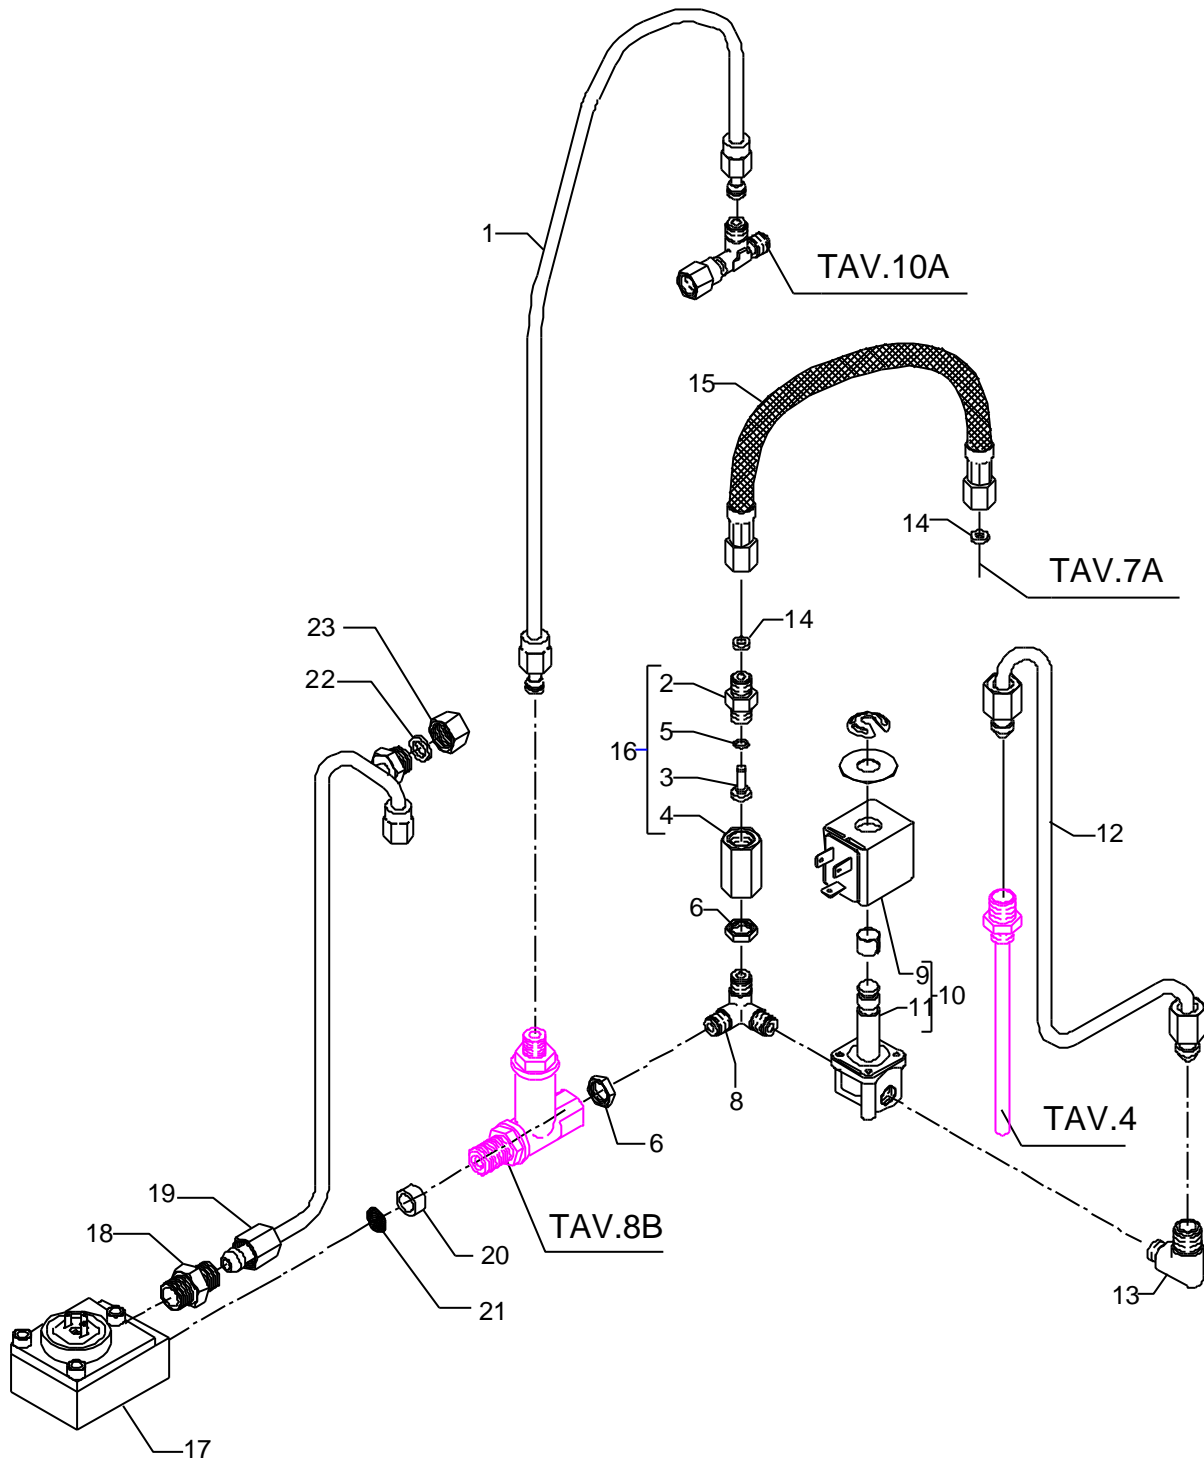

POS	DESCRIPTION	CODE	REFERENCE
01	COFFEE-PRESS ABS	5373001	H 862
02	MEASURER ABS	5372101	H 861
03	BLIND FILTER AISI 304	5471003	H 855
04	FILTER 1 CUP 5 GRAMS	5471010	H 874
04	FILTER 1 CUP 6 GRAMS	5471004	H 856
04	FILTER 1 CUP 8 GRAMS AISI 304	5471011	H 857
05	FILTER 2 CUPS 12 GRAMS	5471007	H 852
05	FILTER 2 CUPS 14 GRAMS AISI 304	5471009	H 859
07	SHAPED SPRING D1.4 AISI 302	5471507	H 817
08	FILTER-HOLDER D62	5286007.01CM	-
09	ASSEMBLY HANDLE ABS BLUE	5963016	H 880B
09	ASSEMBLY HANDLE ABS GREY	5963013	H 880G
10	SPOUT 1 WAY	7305006	H 829
11	SPOUT 2 WAY	7305007	H 815
12	ASSEMBLY FILTER-HOLDER 1 CUP BLUE	5965502	-
12	ASSEMBLY FILTER-HOLDER 1 CUP GREY	5965501	-
13	ASSEMBLY FILTER-HOLDER 2 CUPS BLUE	5965504	-
13	ASSEMBLY FILTER-HOLDER 2 CUPS GREY	5965503	-