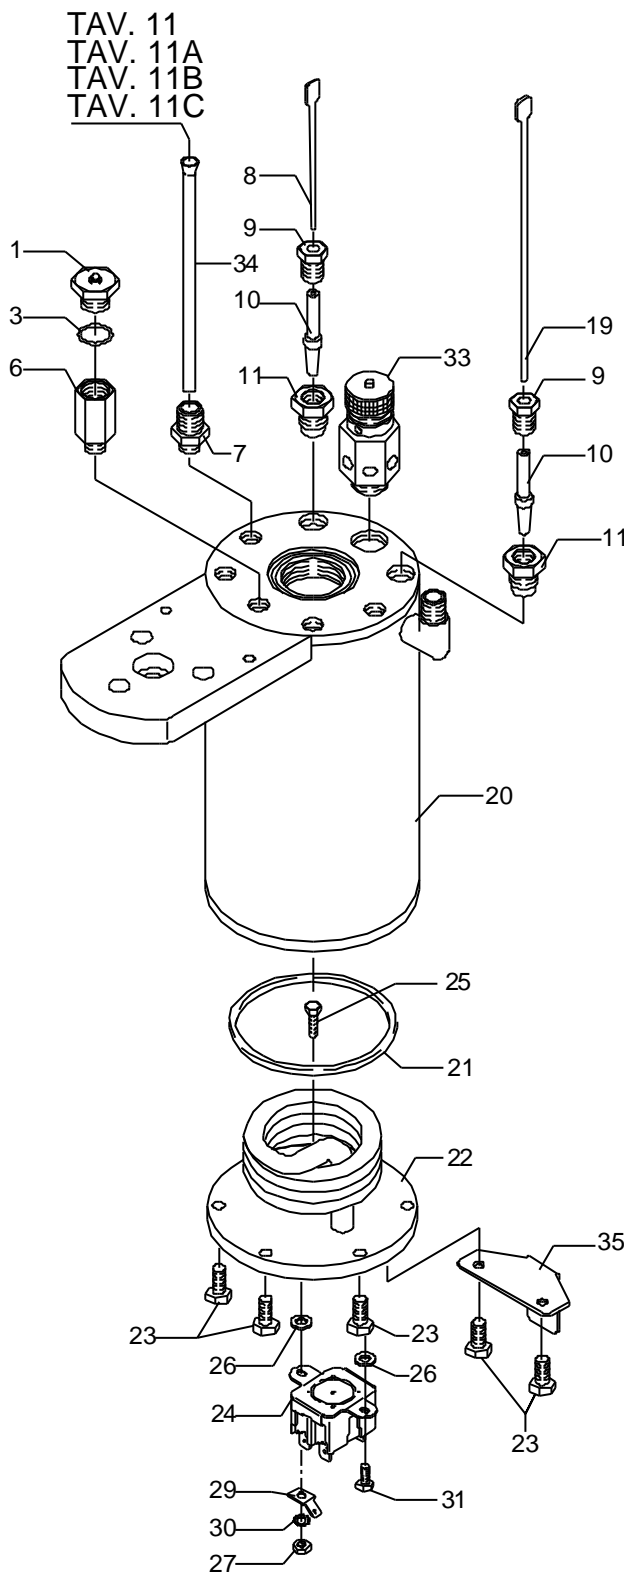

POS	DESCRIPTION	CODE	REFERENCE
01	STEAM PLUG BLUE	5373918	-
01	STEAM PLUG GREY	5373919	-
02	SCREW TCI M5X10 UNI 6107 OT	7826202	F 794A
03	FAN WASHER D6 DIN 6798A	7804002	F 736
04	WATER PLUG BLUE	5373917	-
04	WATER PLUG GREY	5373920	-
05	NUT 3/8"G H12.5 OT	5221868	-
06	ROUND GREEN SWITCH	7633304	J 546
07	GREEN LAMP 110V	7633608	VTE 95/110
07	GREEN LAMP 220/240V	7633610	VTE95/220-240
08	ORANGE LAMP 110V	7633607	T 1482/110
08	ORANGE LAMP 220/240V	7633609	T 1482/220
09	ROUND YELLOW SWITCH	7633303	J 547
10	WASHER D14 X 20 X 1.5 COPPER	5221869	-
11	SHAFT	5960504	-
12	OR GASKET D7.6 X 2.62 VITON	7496001	-
13	GASKET D8 X 4 EPT 70SH	5493001	M/9 2463EP
14	TAP BODY 3/8"G X M13 OT	5283038	-
15	NUT M13 H4 OT	5221801	F 1363
16	OR GASKET D6 X 2 VITON	7496037	LI 1
17	STEAM HOSE CHROMED	5163133CM	-
18	GASKET D8.5 X 5 X 3.2 PTFE	5494001	J 464/3
19	STEAM HOSE TERMINAL CHROMED	5226602	O/1 1258
20	WATER HOSE CHROMED	5163134CM	-
23	COMPLETE STEAM HOSE	5966517	-
25	STRAIGHT FITTING M22 X 1 H25 OT CHROMED	5225226CM	F 1257
26	GASKET D20.5X15 H1.5 NBR 70SH	5493003	-
27	WATER HOSE TERMINAL D23.5 H16 OT CHROMED	5226601CM	F 1272
28	COMPLETE WATER HOSE	5966518	-
29	COMPLETE STEAM/WATER TAP	5974028.01	-
30	INSULATING	7371001	-
31	SWITCH KNOB D42 BLUE	5371807	KEY 117B
31	SWITCH KNOB D42 GREY	5371806	KEY 104G
32	WORKING FRONTAL PANEL PM	5074379SG	-
33	REDUCTION GEAR M/F 3/8" M13X1 OT	5302044	-
34	OR GASKET 121 XP70	7496072	-
35	SPRING	5471532	-
36	COMPLETE CUP	5220606	-
37	OR GASKET 115 EP856	7496073	-
38	ARTICULATION NUT 3/8"G ES22 H25 CHROMED	5221872CM	-
39	STEAM HOSE LI90 WITH ARTICULATION CHROMED	5163151CM	-
40	GASKET D8.5 X 5 X 3.2 PTFE	5494001	-
41	STEAM HOSE TERMINAL	5226602	-
42	ASSEMBLY COMPLETE STEAM HOSE	5966532R	-
43	WATER HOSE D14 H44 OT CHROMED	5225607CM	-
44	OR GASKET 108 VITON	7496003	-
45	WATER HOSE TERMINAL D23.5X18 OT CHROMED	5226610CM	-
46	GASKET D20.5X15 H2 NBR 70SH	5493003	-
47	WATER HOSE TERMINAL M22 CHROMED	5226601CM	-
48	ASSEMBLY COMPLETE WATER HOSE	5966531R	-