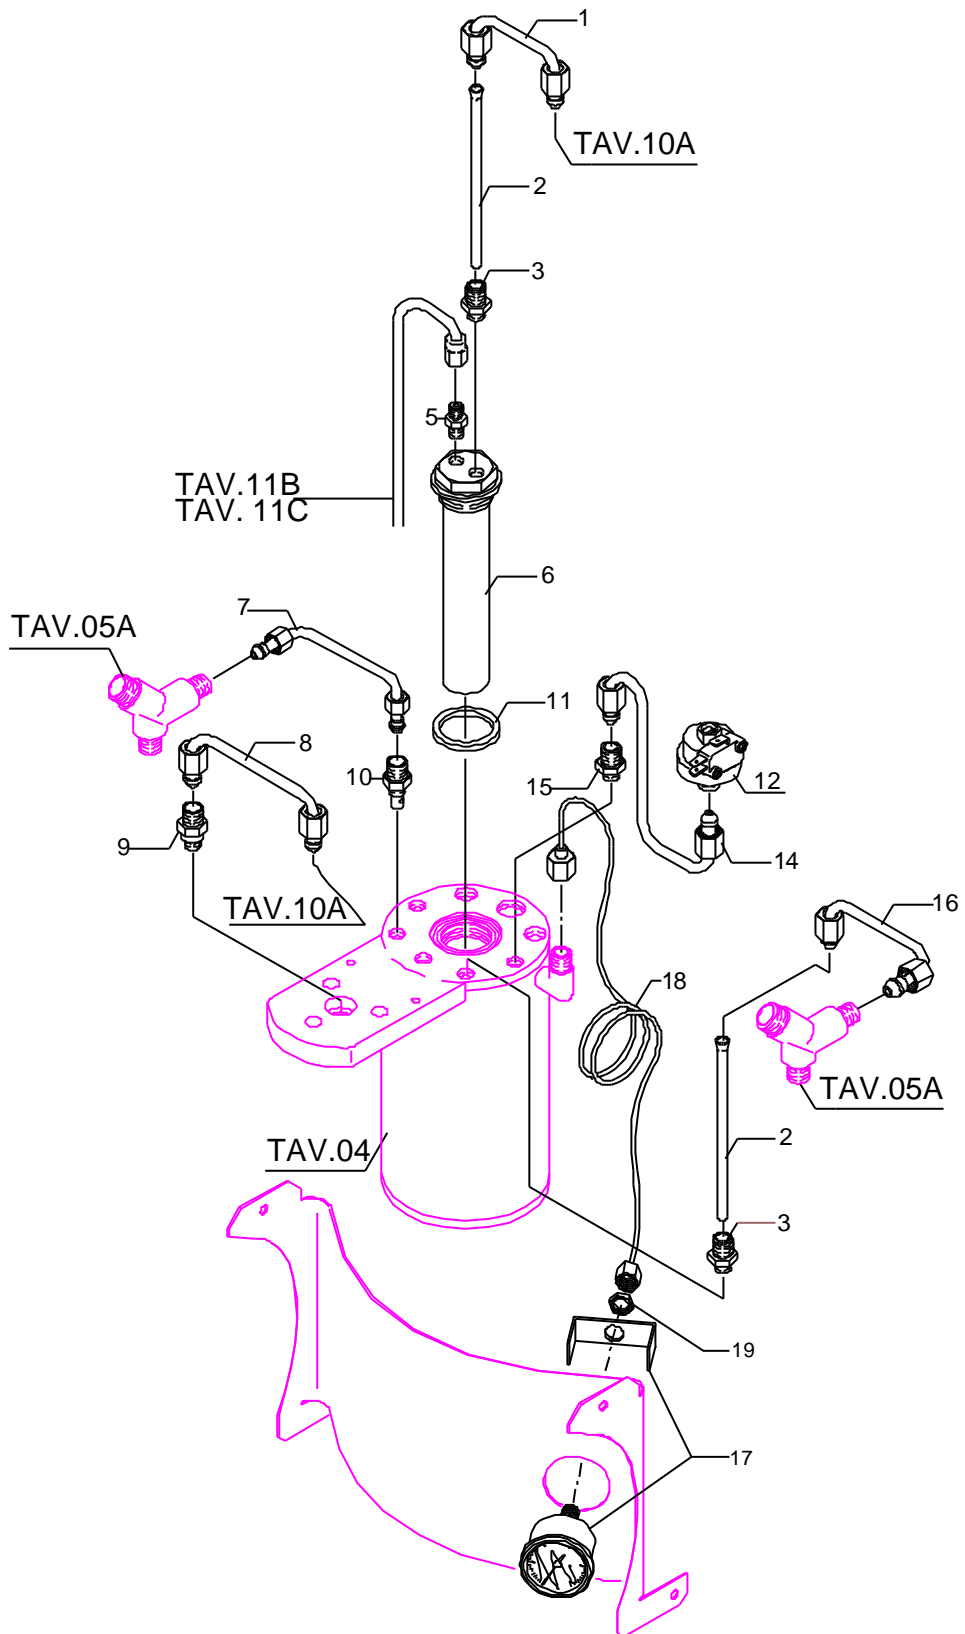

Mod. BZ02S PM
BZ02R PM

POS	DESCRIPTION	CODE	REFERENCE
01	EXCHANGER-GROUP SOLENOID VALVE HOSE	5162185.01LL	-
02	SUCTION HOSE D6 L=130MM PTFE	5192301	-
03	STRAIGHT FITTING 1/8"G X M12 OT	5302006	F 1471
04	EXCHANGER- SURPRESSION VALVE HOSE	5162184.01LL	-
05	STRAIGHT FITTING 1/8"G OT	7304502	F 653
06	ASSEMBLY EXCHANGER HOSE POLISHED	5329005.01BL	LI 72
07	STEAM TAP HOSE	5162155LL	-
08	HOSE FOR SOLENOID VALVE OF GROUP	5162056LL	61600090
09	STRAIGHT FITTING M12 X 1/8"G OT H23	5302003	F 671/A
10	STRAIGHT FITTING M12 X 1/8"G OT H33	5302007	F 1383
11	GASKET D32 X 3 BRASS	5495007	-
12	PRESSOSTAT XP/100 1/4"G CALIBRATION 1.2 BAR	7433008	-
12	PRESSOSTAT XP/100 1/4"G CALIBRATION 1 BAR (STANDARD)	7433002	J 886
14	PRESSOSTAT HOSE	5162152LL	-
15	STRAIGHT FITTING 1/8"G X M12 OT	5302004	F 904
16	WATER TAP HOSE	5162156LL	-
17	CAP NUT M12	5221813	F 637/A
18	GASKET D10.5 X 2	5492008	F 781

POS	DESCRIPTION	CODE	REFERENCE
01	EXCHANGER-GROUP SOLENOID VALVE HOSE	5162185LL	-
02	SUCTION HOSE D6 L=130MM PTFE	5192301	-
03	STRAIGHT FITTING 1/8"G X M12 OT	5302006	F 1471
05	STRAIGHT FITTING 1/8"G OT	7304502	F 653
06	ASSEMBLY EXCHANGER HOSE POLISHED	5329005.01BL	LI 72
07	STEAM TAP HOSE	5162155LL	-
08	HOSE FOR SOLENOID VALVE OF GROUP	5162056LL	61600090
09	STRAIGHT FITTING M12 X 1/8"G OT H23	5302003	F 671/A
10	STRAIGHT FITTING M12 X 1/8"G OT H33	5302007	F 1383
11	GASKET D32 X 3 BRASS	5495007	-
12	PRESSOSTAT XP/100 1/4"G CALIBRATION 1.2 BAR	7433008	-
12	PRESSOSTAT XP/100 1/4"G CALIBRATION 1 BAR (STANDARD)	7433002	J 886
14	PRESSOSTAT HOSE	5162152LL	-
15	STRAIGHT FITTING 1/8"G X M12 OT	5302004	F 904
16	WATER TAP HOSE	5162156LL	-
17	PRESSURE GAUGE 2,5 BAR	7432508	-
18	PRESSURE GAUGE CAPILLARY	7400901	-
19	NUT 1/8"G H3	5221844	F 1139