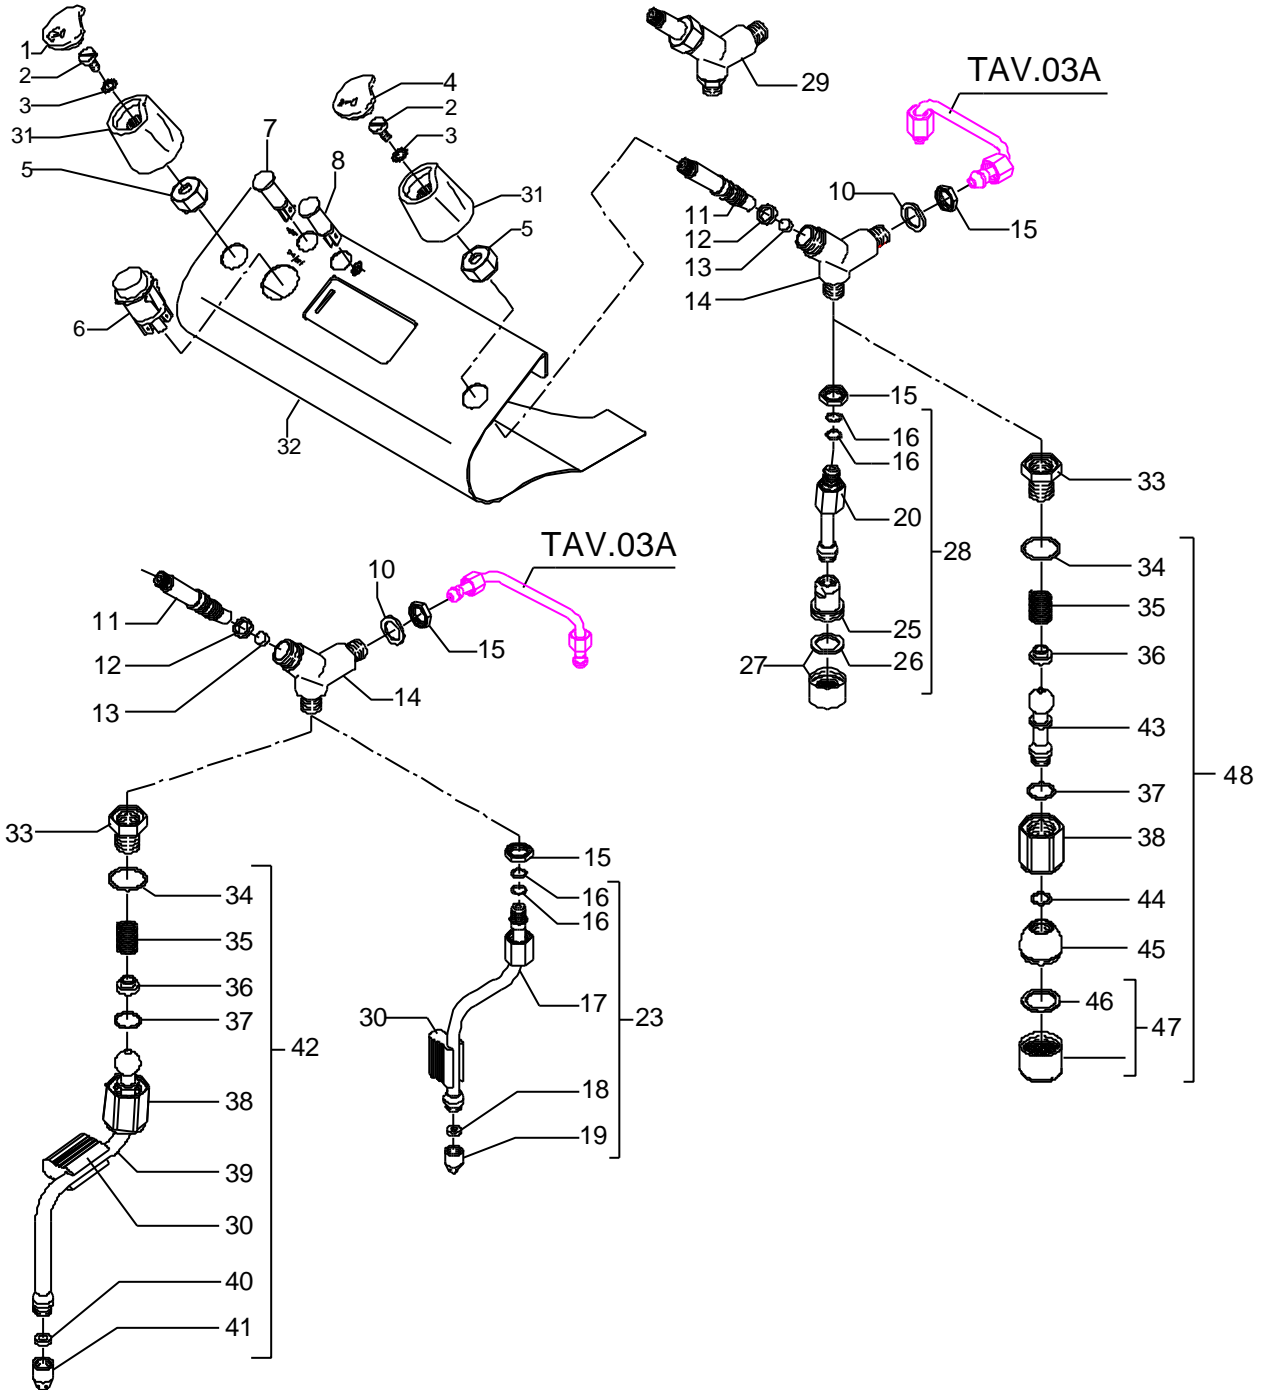

POS	DESCRIPTION	CODE	REFERENCE
01	DRAIN VALVE (NEW)	7452511	-
03	OR GASKET (ONLY FOR OLD VALVE)	7496010	KB/7 1238
06	FITTING 1/8"G CONIC	5225277	-
07	STRAIGHT FITTING 1/8"G X M12 OT	5302006	F 1471
08	LEVEL PROBE 1GR D3 X 110 X 6.3	5265804	Y/10 2394
09	STRAIGHT FITTING M10 OT	5225205	Y 2257/2
10	PROBE SHEATH D8 X 45 HOLE D3 PTFE	5192001	Y/5 2383/A
11	STRAIGHT FITTING 1/4"G X M10 OT	5225209	Y 2257/3
19	LEVEL PROBE D3X160X4.8	5265811	Y/5 2420
20	ASSEMBLY BOILER POLISHED	5320503BL	LI 139
21	OR GASKET D73 X 3 VITON	7496040	LI 138-V
22	HEATING ELEMENT V100 W1200	5721004	LI 137/100INCO
22	HEATING ELEMENT V110/120 W1200	5721128	-
22	HEATING ELEMENT 220/230V W1200	5722205	LI 137/220
22	HEATING ELEMENT 240V W1200	5722404	LI 137/240
23	SCREW TE M6X14 UNI 5739 OT	7816422	F 1757
24	THERMIC SAFETY DEVICE 250V 115°C	7634813	-
25	SCREW TE M4X16 UNI 5739 OT	7826402	F 1574
26	WASHER D5X1 UNI 6592 OT	7825003	D/B 529
27	NUT M4 OT	7822603	F 744
29	FASTON 45° HOLE D4.3	7615003	J 542
30	WASHER Ø 4	7814001	F 1387
31	SCREW TE M4X8 UNI 5739 A2	7816409	F 780
33	SAFETY VALVE 3/8"G 2,5 BAR	7452509.02	-
34	SUCTION HOSE D6 L=130MM PTFE	5192301	-
35	SQUARE FOR BOILER SUPPORT	5037812LW	-

POS	DESCRIPTION	CODE	REFERENCE
01	FILTER 1/4"G H43,5 PLASTIC	7374002	-
02	REDUCTION GEAR 1/4"G X M10 WITH GASKET	5225401	-
03	COUPLING SPRING	5471521	F 1747
04	OR GASKET 112 EPDM 70SH	7496076	-
05	BALL 7/32" AISI 304	5471509	J 860
06	TANK	7373006LL	-
08	GASKET-HOLDER D14.5 X 22 OT	5224611	F 1744
10	NUT M20 H5 OT	5221830	F 1745
11	ASSEMBLY TANK SUPPORT	5963009.02	-
13	FITTING M20 H28.5 OT	5225228	F 1743
14	SCREW TCI M3X30 UNI 6107 OT	7826206	F 756
15	FITTING 1/8"G CONIC ES.10 H33 OT	5225246	F 1514
16	CLAMP	7611512	F 1710
17	CRISTAL HOSE D6 X 9 L=150MM	5194529	-
18	SCREW TCEI M4X10	7816009	F 1572
19	RUBBER-HOLDER D7,5	5224409	-
20	HOSE 8X5 L=300 SILICONE	5194540	-
21	FILTER	7374012	-
22	OR GASKET 112 EPDM 70SH (UP TO 15.04.2006)	7496076	-
22	OR GASKET 115 EP856 (FROM TO 16.04.2006)	7496073	-