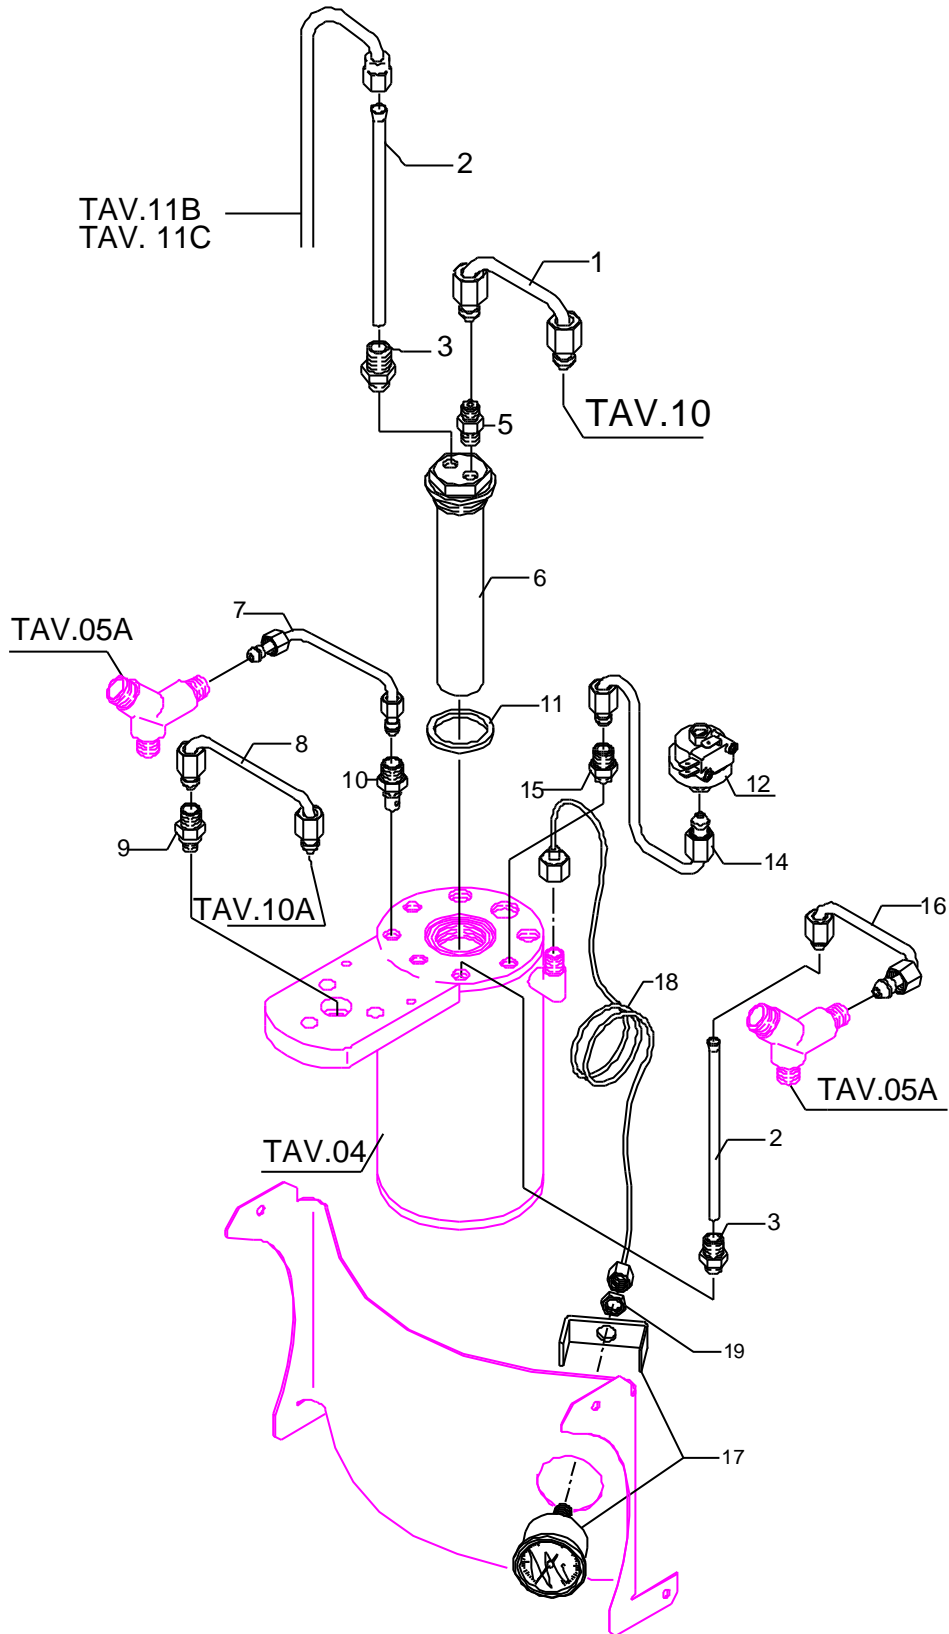

POS	DESCRIPTION	CODE	REFERENCE
01	DRAIN VALVE (NEW)	7452511	-
03	OR GASKET (ONLY FOR OLD VALVE)	7496010	KB/7 1238
06	FITTING 1/8"G CONIC	5225277	-
07	STRAIGHT FITTING 1/8"G X M12 OT	5302006	F 1471
08	LEVEL PROBE 1GR D3 X 110 X 6.3	5265804	Y/10 2394
09	STRAIGHT FITTING M10 OT	5225205	Y 2257/2
10	PROBE SHEATH D8 X 45 HOLE D3 PTFE	5192001	Y/5 2383/A
11	STRAIGHT FITTING 1/4"G X M10 OT	5225209	Y 2257/3
19	LEVEL PROBE D3X160X4.8	5265811	Y/5 2420
20	ASSEMBLY BOILER POLISHED	5320503BL	LI 139
21	OR GASKET D73 X 3 VITON	7496040	LI 138-V
22	HEATING ELEMENT V100 W1200	5721004	LI 137/100INCO
22	HEATING ELEMENT V110/120 W1200	5721128	-
22	HEATING ELEMENT 220/230V W1200	5722205	LI 137/220
22	HEATING ELEMENT 240V W1200	5722404	LI 137/240
23	SCREW TE M6X14 UNI 5739 OT	7816422	F 1757
24	THERMIC SAFETY DEVICE 250V 115°C	7634813	-
25	SCREW TE M4X16 UNI 5739 OT	7826402	F 1574
26	WASHER D5X1 UNI 6592 OT	7825003	D/B 529
27	NUT M4 OT	7822603	F 744
29	FASTON 45° HOLE D4.3	7615003	J 542
30	WASHER Ø 4	7814001	F 1387
31	SCREW TE M4X8 UNI 5739 A2	7816409	F 780
33	SAFETY VALVE 3/8"G 2,5 BAR	7452509.02	-
34	SUCTION HOSE D6 L=130MM PTFE	5192301	-
35	SQUARE FOR BOILER SUPPORT	5037812LW	-