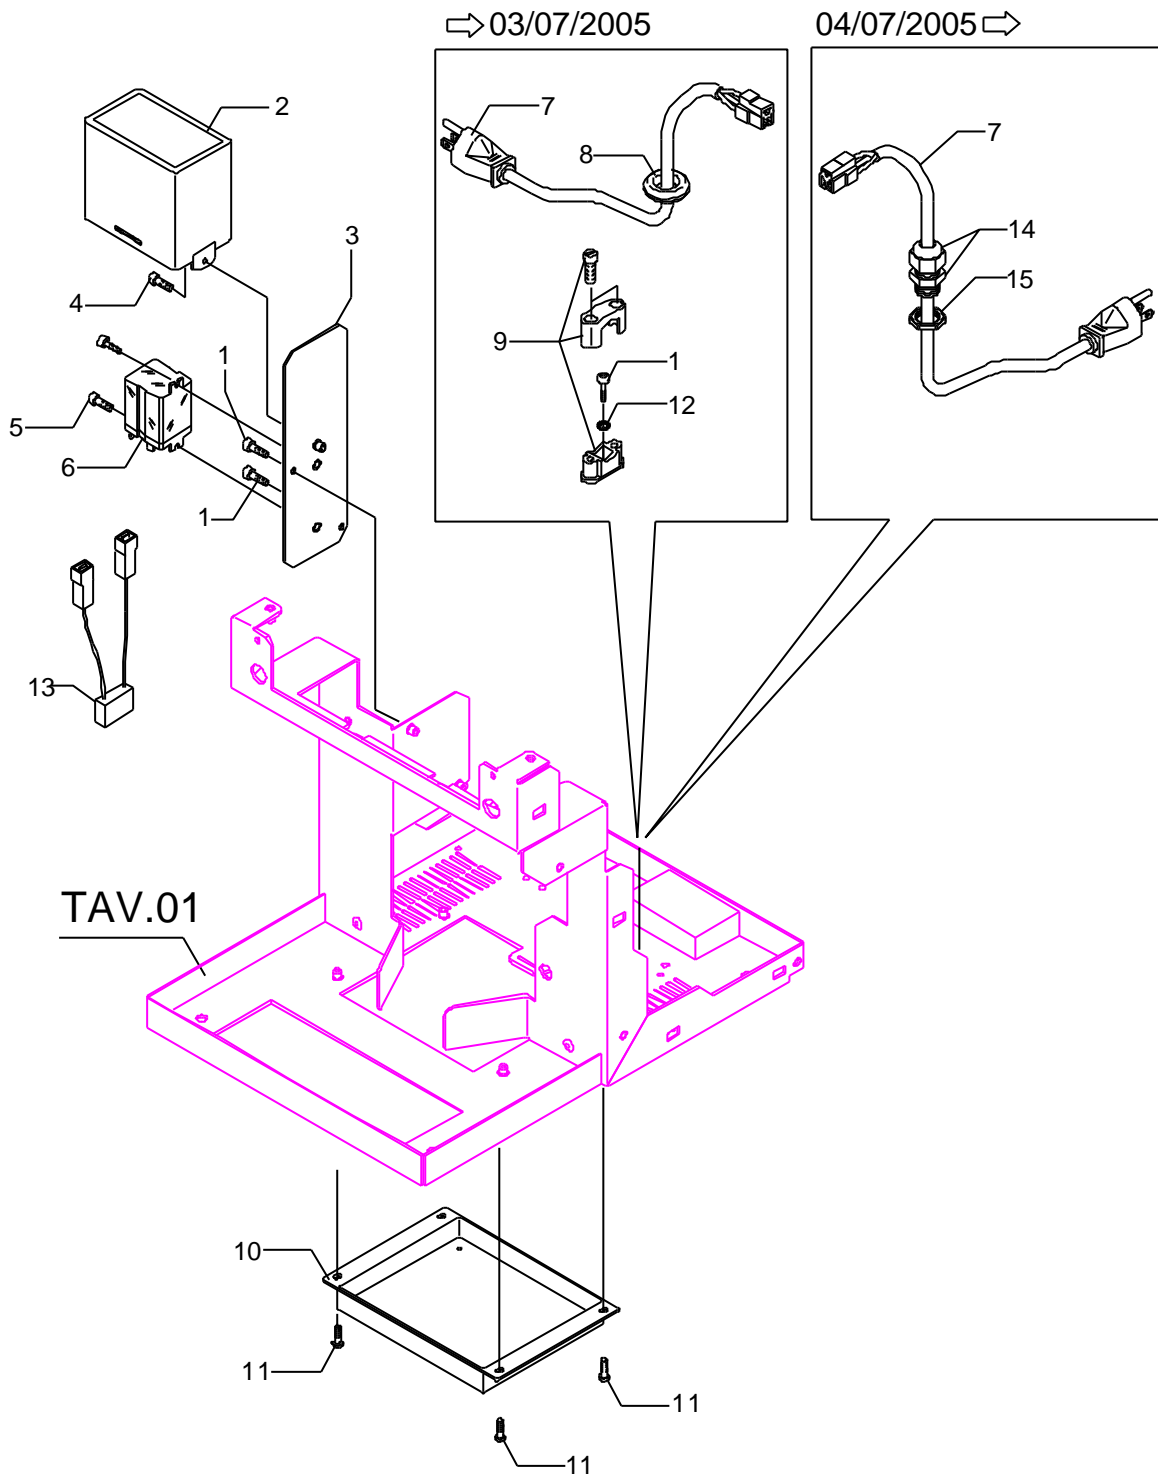

POS	DESCRIPTION	CODE	REFERENCE
01	SCREW TTEI M4X12 (UP TO 03/07/05)	7819901	F 1700
02	DOSAGE 3S 110V	7662650.01	-
02	DOSAGE 3S 220/230V	7662651.01	-
02	DOSAGE 3S 240V	7662652.01	-
02	DOSAGE EL. 1GR. FASTON 115V	7662612	-
02	DOSAGE EL. 1GR 3S 220/230V	7662616	-
02	DOSAGE EL. 1GR. FASTON 240V	7662601	-
03	ELECTRIC PARTS SUPPORT PLATE	5035708LL	-
04	SCREW TCEI M4X16	7816004	GB/1 783
05	SCREW TCEI M4X6	7816017	-
06	RELAY 16A 110V 2 CONTACTS FASTON (FROM 09/02/04)	7635418	-
06	RELAY 16A 220/230V 2 CONTACTS FASTON (FROM 09/02/04)	7635419	-
06	RELAY 16A 240V 2 CONTACTS FASTON (FROM 09/02/04)	7635420	-
06	RELAY 30A 110V (UP TO 08/02/04)	7635403	VTE 98/110
06	RELAY 30A 220/230V (UP TO 08/02/04)	7635410	VTE 98/230
06	RELAY 30A 240V (UP TO 08/02/04)	7635401	VTE 98/240
07	CABLE WITH AUSTRALIAN PLUG	7552001	J 720
07	CABLE WITH SHUKO PLUG	7555001	CAVO 27
07	CABLE WITH USA PLUG	7551001	CAVO 21
07	CABLE WITH ENGLISH PLUG	7554001	J 822
08	FAIRLEAD WITH HOLE RUBBER (UP TO 03/07/05)	7613004	J 220
09	CABLE-PRESS (UP TO 03/07/05)	7614005	J 518
10	HEATING ELEMENT PROTECTION	5373102	-
11	SCREW TE M4X10 UNI 5739 A2	7816404	F 1376
12	WASHER Ø4 (UP TO 03/07/05)	7814001	F 1387
13	FILTER RC	7663005R	-
14	MEMBRANE PUSH BUTTON	5660514	-
15	CONNECTING CABLE MEMBRANE	7663558	-
16	STRIP-LINE 7 POLES	7636603	J 671
17	CABLE-PRESS PG13,5 (FROM 04/07/05)	7614007	-
18	NUT PG13,5 POLYAMIDE (FROM 04/07/05)	7614006	-