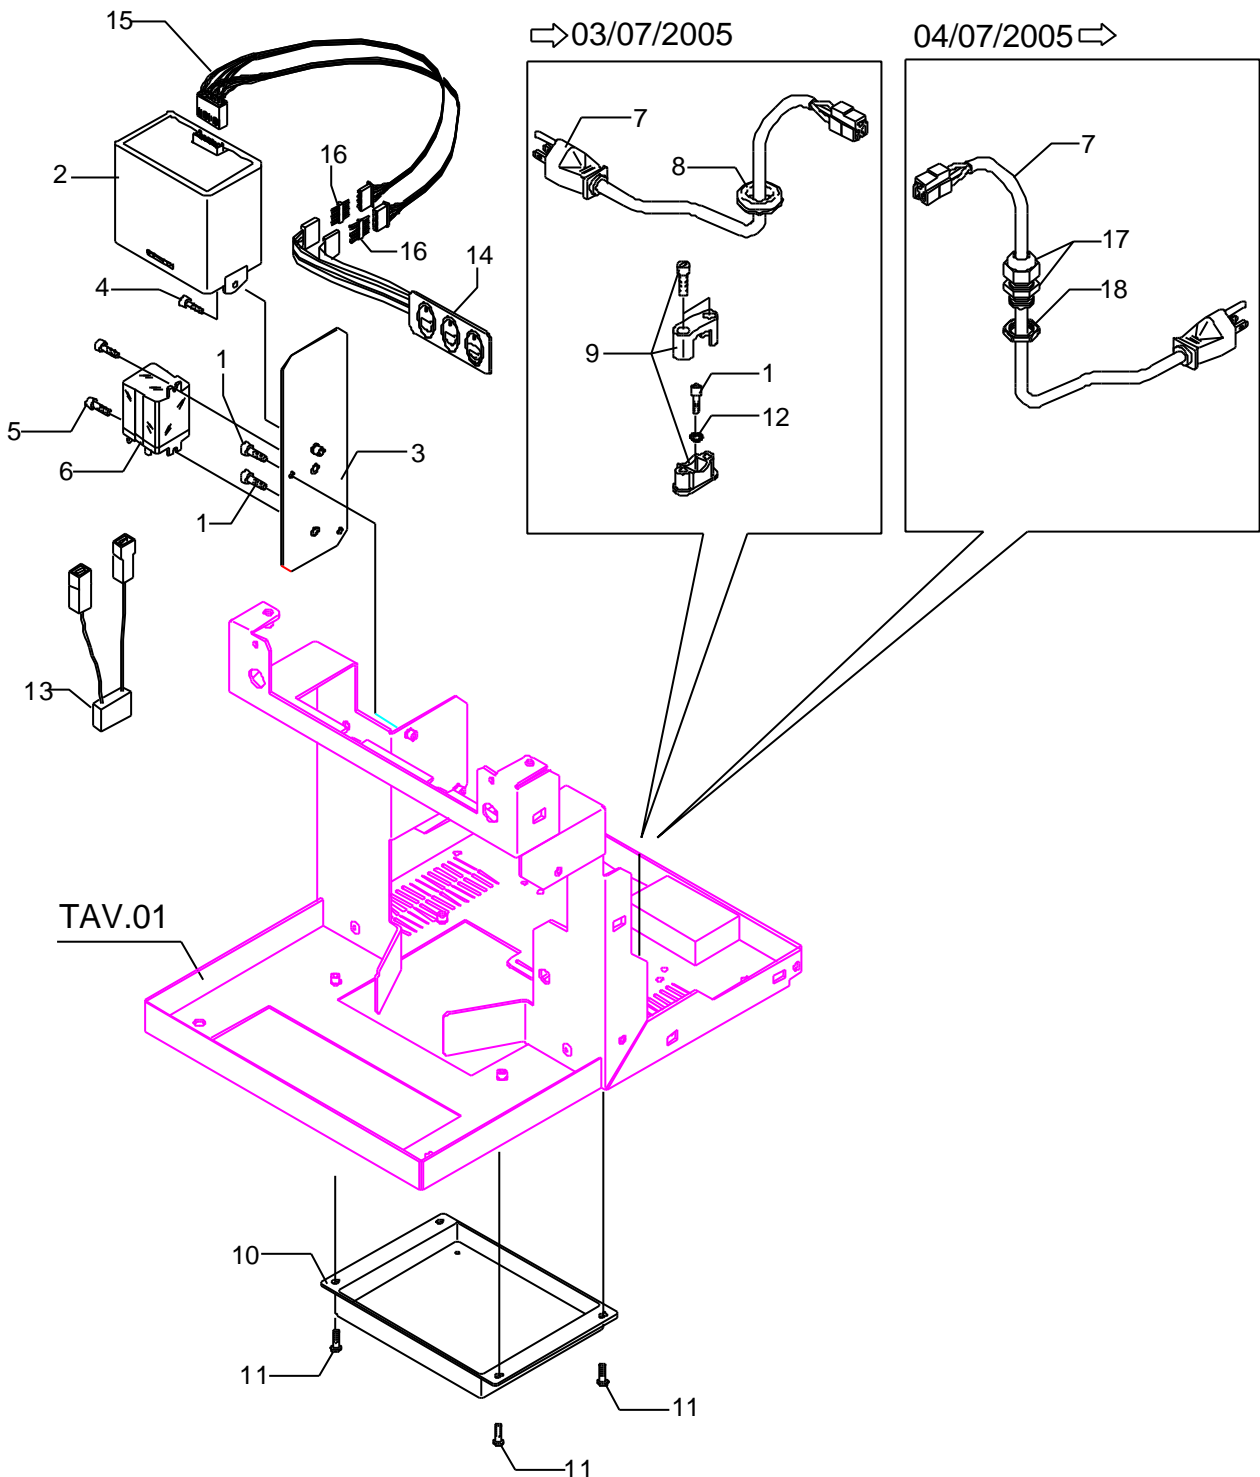

POS	DESCRIPTION	CODE	REFERENCE
01	EXCHANGER-GROUP SOLENOID VALVE HOSE	5162185LL	-
02	SUCTION HOSE D6 L=130MM PTFE	5192301	-
03	STRAIGHT FITTING 1/8"G X M12 OT	5302006	F 1471
04	EXCHANGER- SURPRESSION VALVE HOSE	5162184LL	-
05	STRAIGHT FITTING 1/8"G OT	7304502	F 653
06	ASSEMBLY EXCHANGER HOSE POLISHED	5329005.01BL	LI 72
07	STEAM TAP HOSE	5162155LL	-
08	HOSE FOR SOLENOID VALVE OF GROUP	5162056LL	61600090
09	STRAIGHT FITTING M12 X 1/8"G OT H23	5302003	F 671/A
10	STRAIGHT FITTING M12 X 1/8"G OT H33	5302007	F 1383
11	GASKET D32 X 3 BRASS	5495007	-
12	PRESSOSTAT XP/100 1/4"G CALIBRATION 1.2 BAR	7433008	-
12	PRESSOSTAT XP/100 1/4"G CALIBRATION 1 BAR (STANDARD)	7433002	J 886
14	PRESSOSTAT HOSE	5162152LL	-
15	STRAIGHT FITTING 1/8"G X M12 OT	5302004	F 904
16	WATER TAP HOSE	5162156LL	-
17	CAP NUT M12	5221813	F 637/A
18	GASKET D10.5 X 2	5492008	F 781