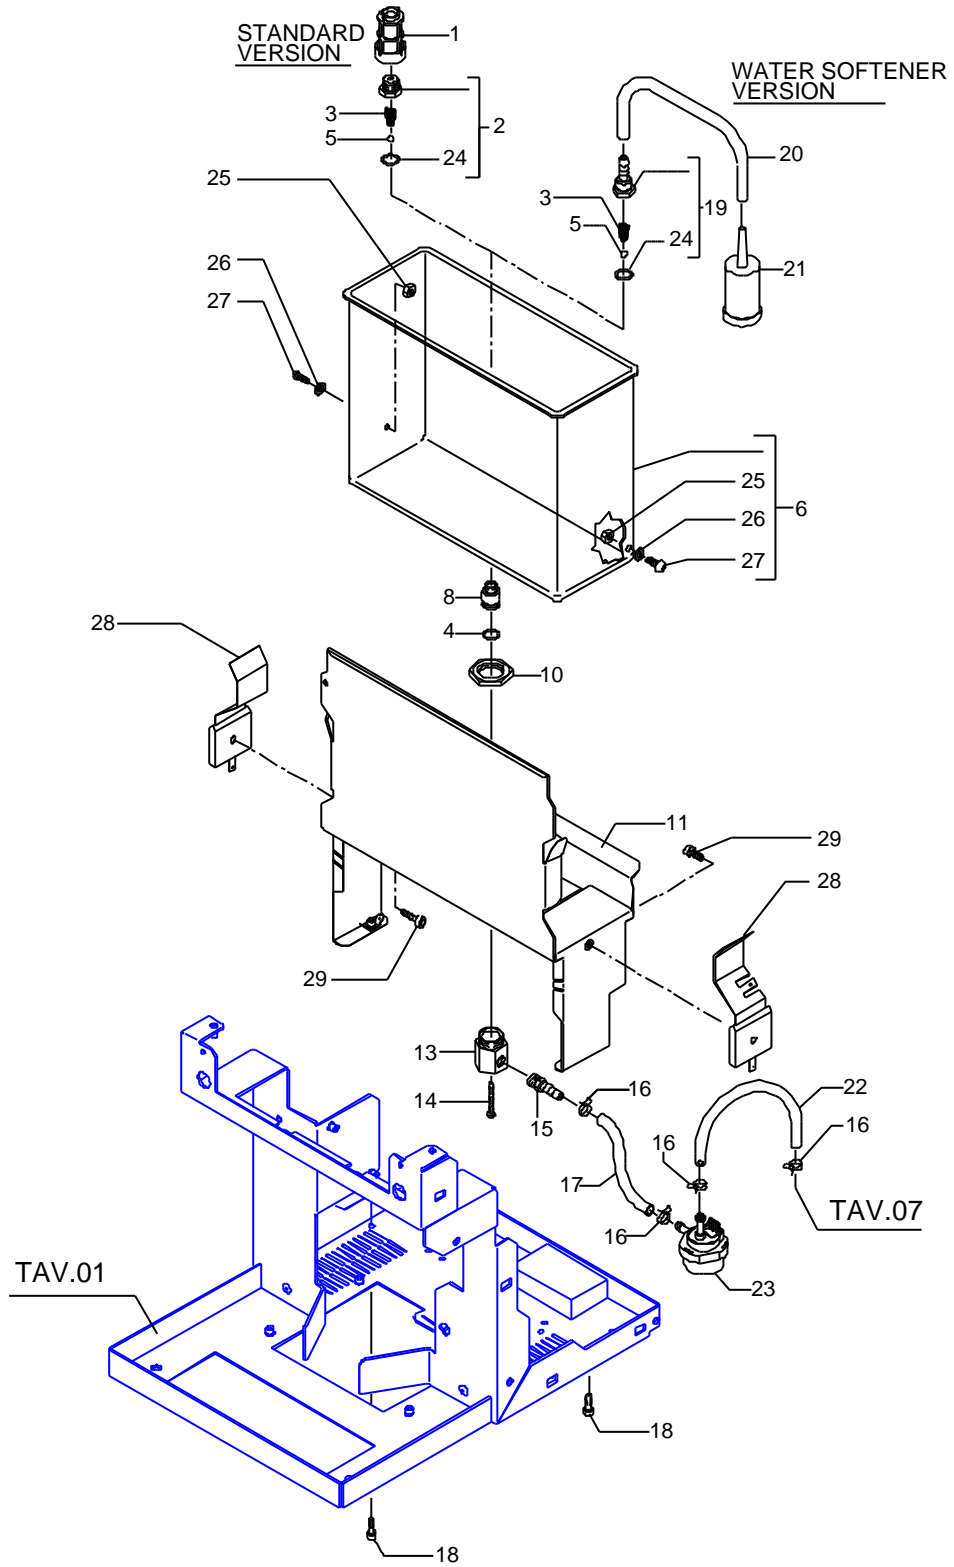

POS	DESCRIPTION	CODE	REFERENCE
01	UNION ELBOW 1/8"G	7303001	F 1141
02	RUBBER-HOLDER FITTING	7303006	LI 64
03	VIBRATION PUMP 120V 50/60Hz	7731011	-
03	VIBRATION PUMP 230V 50HZ	7731009	-
03	VIBRATION PUMP 240V 50/60Hz	7731014	-
04	SCREW TCEI M4 X 12 UNI 5931 8.8 ZN	7806002	SIS 1
05	PLAIN WASHER D5 X 11 X 1	7805009	SIS 9
06	PUMP SUPPORT SHAPED SPRING AISI 302	5471534	-
07	TAP GASKET EPT 70SH	5493023	M/5 2431EP
08	ADHESIVE SPONGE 55X55X20	7499904LL	-
09	PUMP-SOLENOID VALVE HOSE	5194527LL	LI 237