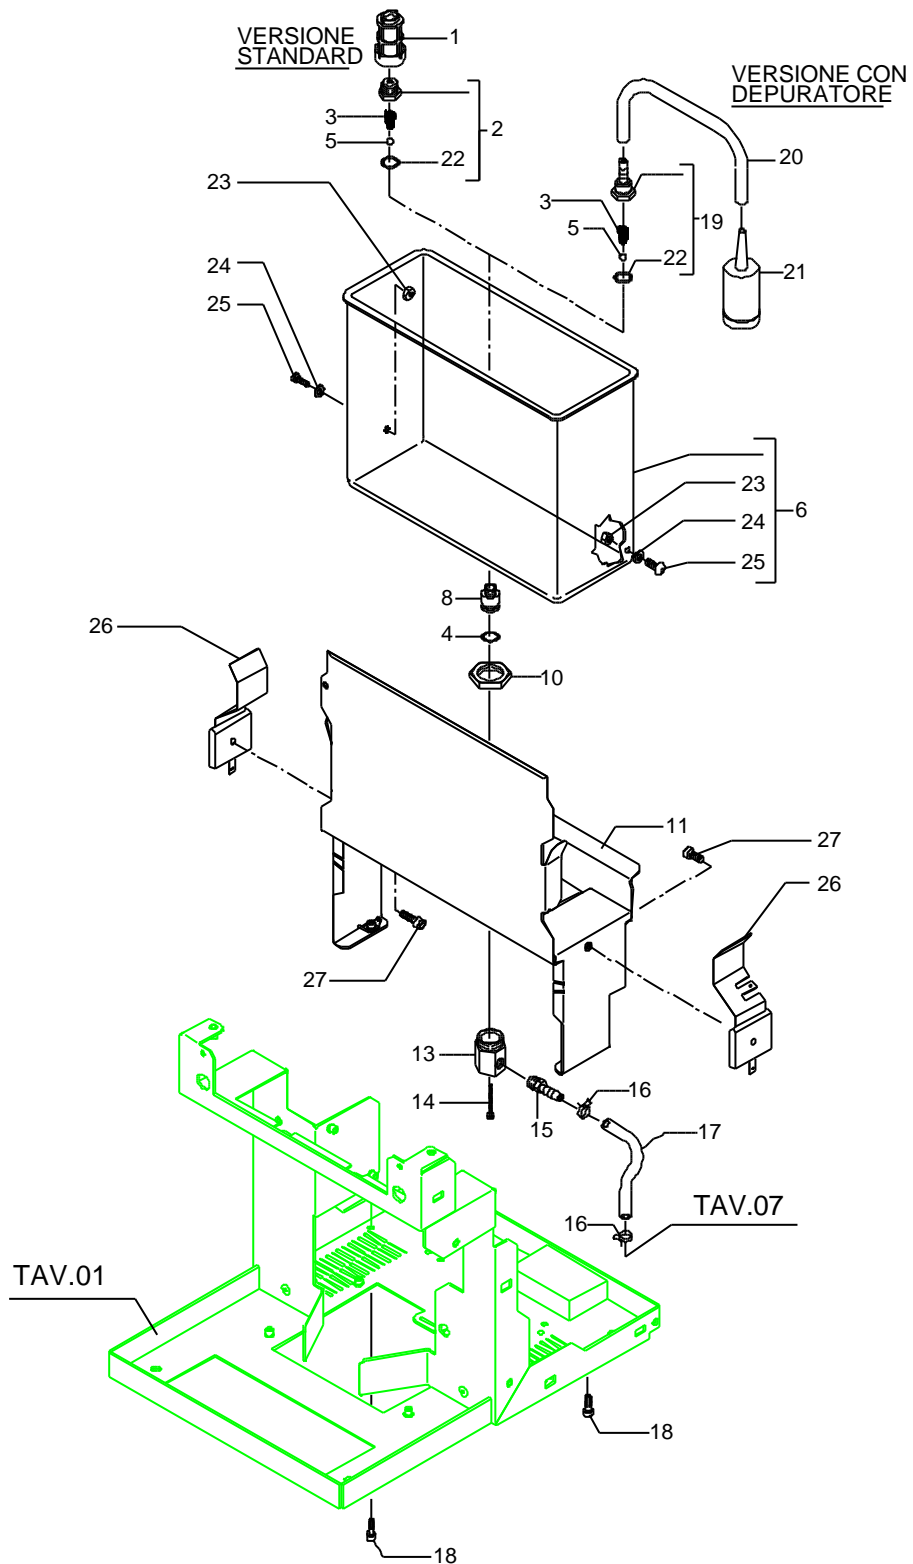

POS	DESCRIPTION	CODE	REFERENCE
01	FILTER 1/4"G H43,5 PLASTIC	7374002	-
02	REDUCTION GEAR 1/4"G X M10 WITH GASKET	5225401	-
03	COUPLING SPRING	5471521	F 1747
04	OR GASKET 112 EPDM 70SH	7496076	-
05	BALL 7/32" AISI 304	5471509	J 860
06	TANK	7373006LL	-
08	GASKET-HOLDER D14.5 X 22 OT	5224611	F 1744
10	NUT M20 H5 OT	5221830	F 1745
11	ASSEMBLY TANK SUPPORT	5963009.02	-
13	FITTING M20 H28.5 OT	5225228	F 1743
14	SCREW TCI M3X30 UNI 6107 OT	7826206	F 756
15	FITTING 1/8"G CONIC ES.10 H33 OT	5225246	F 1514
16	CLAMP	7611512	F 1710
17	CRISTAL HOSE D6 X 9 L=150MM	5194529	-
18	SCREW TCEI M4X10	7816009	F 1572
19	RUBBER-HOLDER D7,5	5224409	-
20	HOSE 8X5 L=300 SILICONE	5194540	-
21	FILTER	7374012	-
22	CRISTAL HOSE D6 X 9 L=135MM	5194528	-
23	FLOW METER	7431002	-
24	OR GASKET 112 EPDM 70SH (UP TO 15.04.2006)	7496076	-
24	OR GASKET 115 EP856 (FROM TO 16.04.2006)	7496073	-