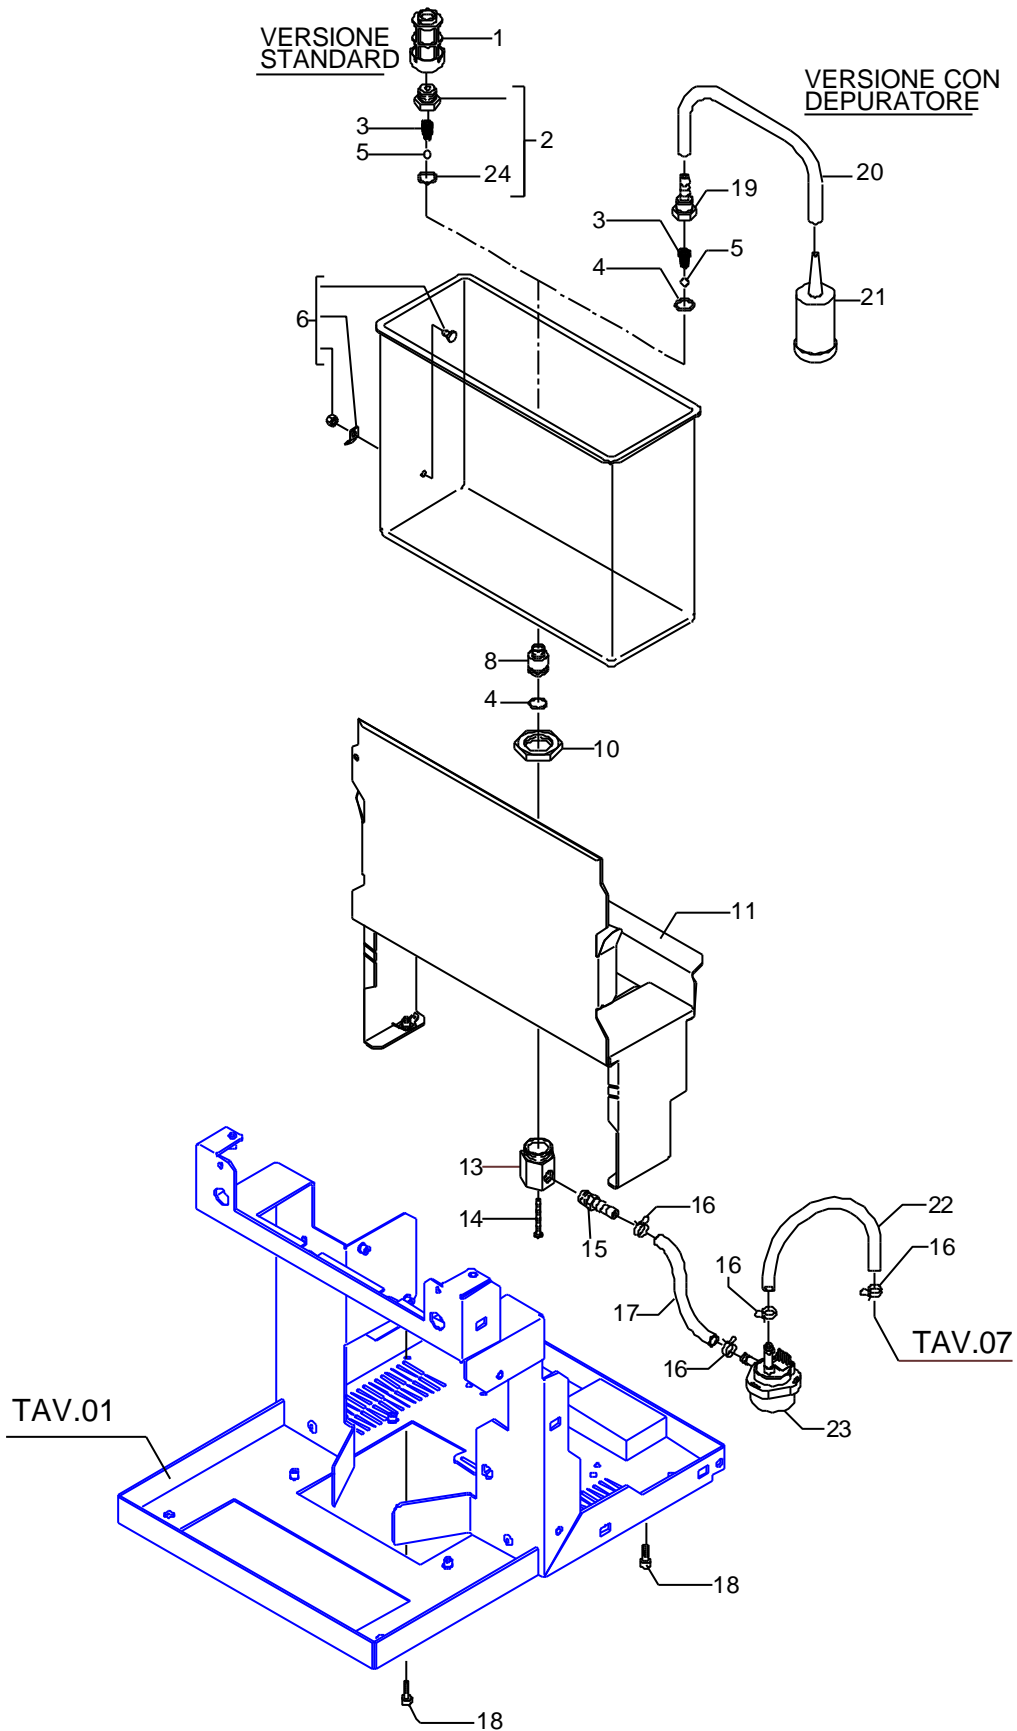

POS	DESCRIPTION	CODE	REFERENCE
01	FILTER 1/4"G H43,5 PLASTIC	7374002	-
02	REDUCTION GEAR 1/4"G X M10 WITH GASKET	5225401	-
03	COUPLING SPRING	5471521	F 1747
04	OR GASKET 112 EPDM 70SH	7496076	-
05	BALL 7/32" AISI 304	5471509	J 860
06	TANK	7373006.01LL	-
08	GASKET-HOLDER D14.5 X 25 OT	5224617	-
10	NUT M20 H5 OT	5221830	F 1745
11	ASSEMBLY TANK SUPPORT	5963009.02	-
13	FITTING M20 H28.5 OT	5225228	F 1743
14	SCREW TCI M3X30 UNI 6107 OT	7826206	F 756
15	FITTING 1/8"G CONIC ES.10 H33 OT	5225246	F 1514
16	CLAMP	7611512	F 1710
17	CRISTAL HOSE D6 X 9 L=150MM	5194529	-
18	SCREW TCEI M4X10	7816009	F 1572
19	RUBBER-HOLDER D7,5	5224409	-
20	HOSE 8X5 L=300 SILICONE	5194540	-
21	FILTER	7374012	-
22	CRISTAL HOSE D6 X 9 L=135MM	5194528	-
23	FLOW METER	7431002	-
24	OR GASKET 112 EPDM 70SH (UP TO 15.04.2006)	7496076	-
24	OR GASKET 115 EP856 (FROM TO 16.04.2006)	7496073	-
25	NUT M4 STAINLESS STEEL	7812601	-
26	WASHER D4 NYLON	7374004	-
27	SCREW TTEI M4X8	7819908	-
28	TANK SUPPORT SHAPED SPRING	5471535	-
29	SCREW TC M 3,5X8 PLASTITE	7809806	-