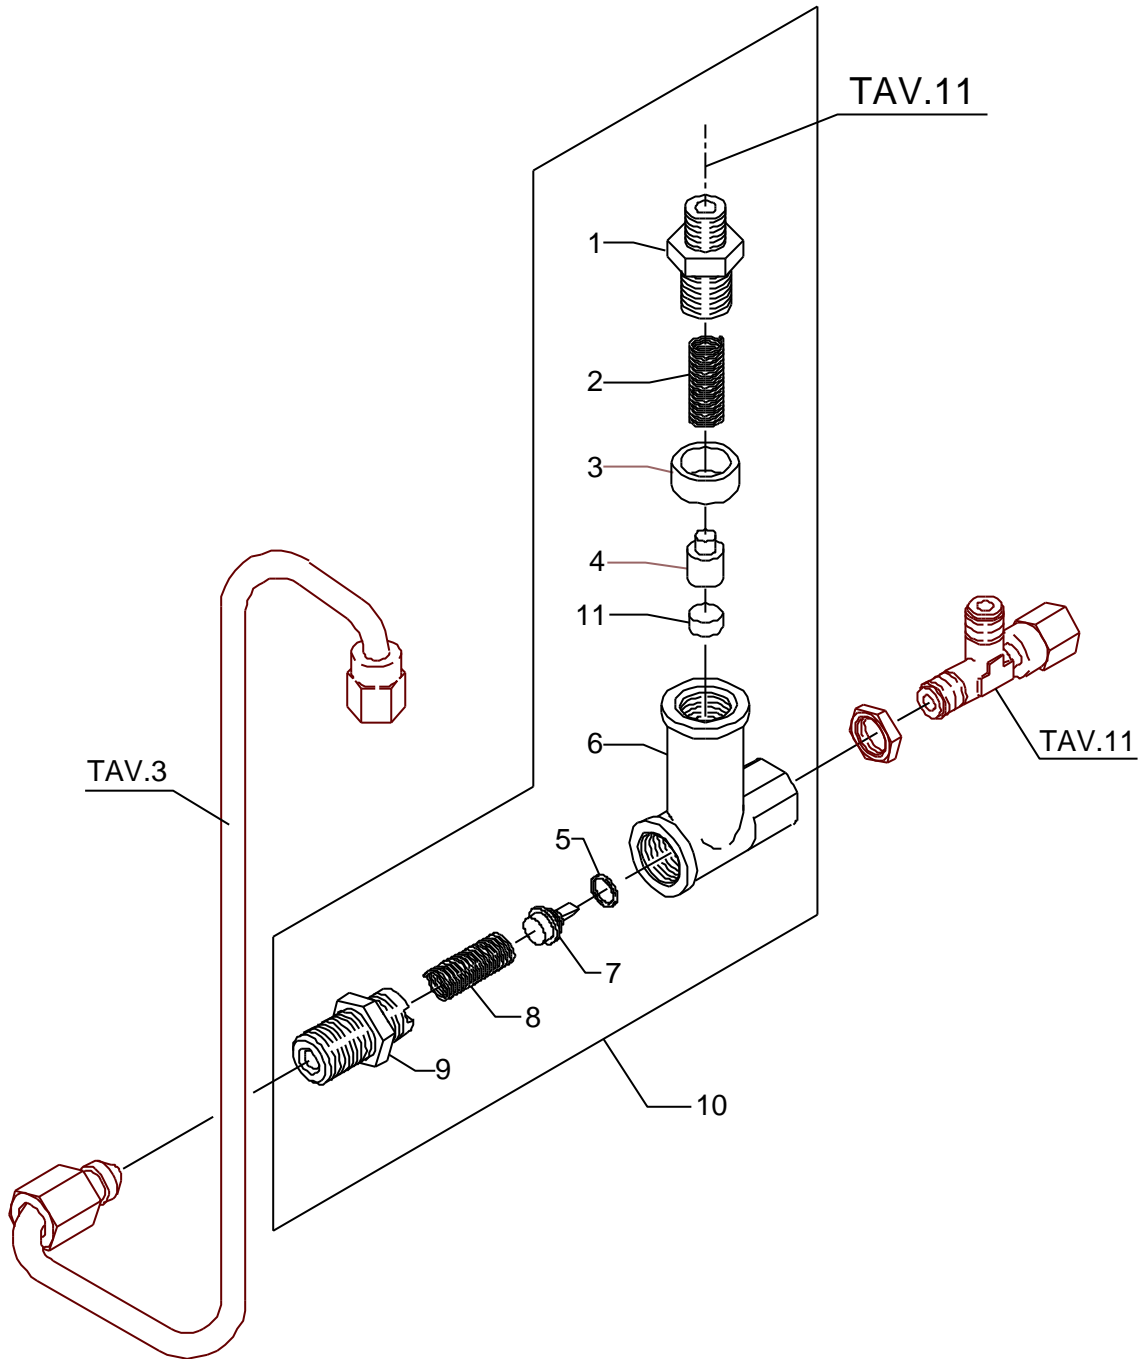

POS	DESCRIPTION	CODE	REFERENCE
01	UNION ELBOW 1/8"G	7303001	F 1141
03	VIBRATION PUMP 120V 50/60Hz	7731011	-
03	VIBRATION PUMP 230V 50HZ	7731009	-
03	VIBRATION PUMP 240V 50/60Hz	7731014	-
04	SCREW TCEI M4 X 12 UNI 5931 8.8 ZN	7806002	SIS 1
05	PLAIN WASHER D5 X 11 X 1	7805009	SIS 9
06	PUMP SUPPORT SHAPED SPRING AISI 302	5471534	-
07	TAP GASKET EPT 70SH	5493023	M/5 2431EP
08	FITTING	5225278	-
09	STRAIGHT FITTING 1/8"G OT	7304502	F 653
10	GASKET D8.5 X 4.2 X 1.5	7492004	J 800
11	FLEXIBLE HOSE 1/8"G L=240MM	7200501	J 199
12	FITTING	5301519	-
13	FLEXIBLE HOSE 3/8x3/8"G L=1500mm	7200512	F 1120

POS	DESCRIPTION	CODE	REFERENCE
01	STRAIGHT FITTING 1/8"G X M12 H29 OT	5302016	F 746
02	CALIBRATED SPRING D1 H26 AISI 302	5471506	X/1 2226
03	SPACER D16 H12.2	5222201	-
04	GASKET-HOLDER D5.3	5224609	X/1 2225
05	GASKET D8 X 4 EPT 70SH	5493001	M/9 2463EP
06	SURPRESSION VALVE BODY	5283027	F 735
07	GASKET-HOLDER D6.2	5224610	X/1 2225A
08	CALIBRATED SPRING D0.45 H22 AISI 302	5471505	X/1 2222
09	STRAIGHT FITTING M12 H26.5 OT	5302017	X/1 2221
10	ASSEMBLY SURPRESSION VALVE	5965036	-

POS	DESCRIPTION	CODE	REFERENCE
01	STRAIGHT FITTING 1/8"G X M12 H29 OT	5302016	F 746
02	CALIBRATED SPRING D1 H26 AISI 302	5471506.01	X/1 2226
03	SPACER D16 H12.2	5222201	-
04	GASKET-HOLDER D5.3	5224609	X/1 2225
05	OR GASKET 105 VITON	7496018	-
06	SURPRESSION VALVE BODY	5283041	-
07	GASKET-HOLDER	5224615	-
08	CALIBRATED SPRING D0.45 H22 AISI 302	5471505	X/1 2222
09	STRAIGHT FITTING M12 H26.5 OT	5302017	X/1 2221
10	ASSEMBLY SURPRESSION VALVE	5965036.02	-
11	GASKET D8 X 4 EPT 70SH	5493001	-