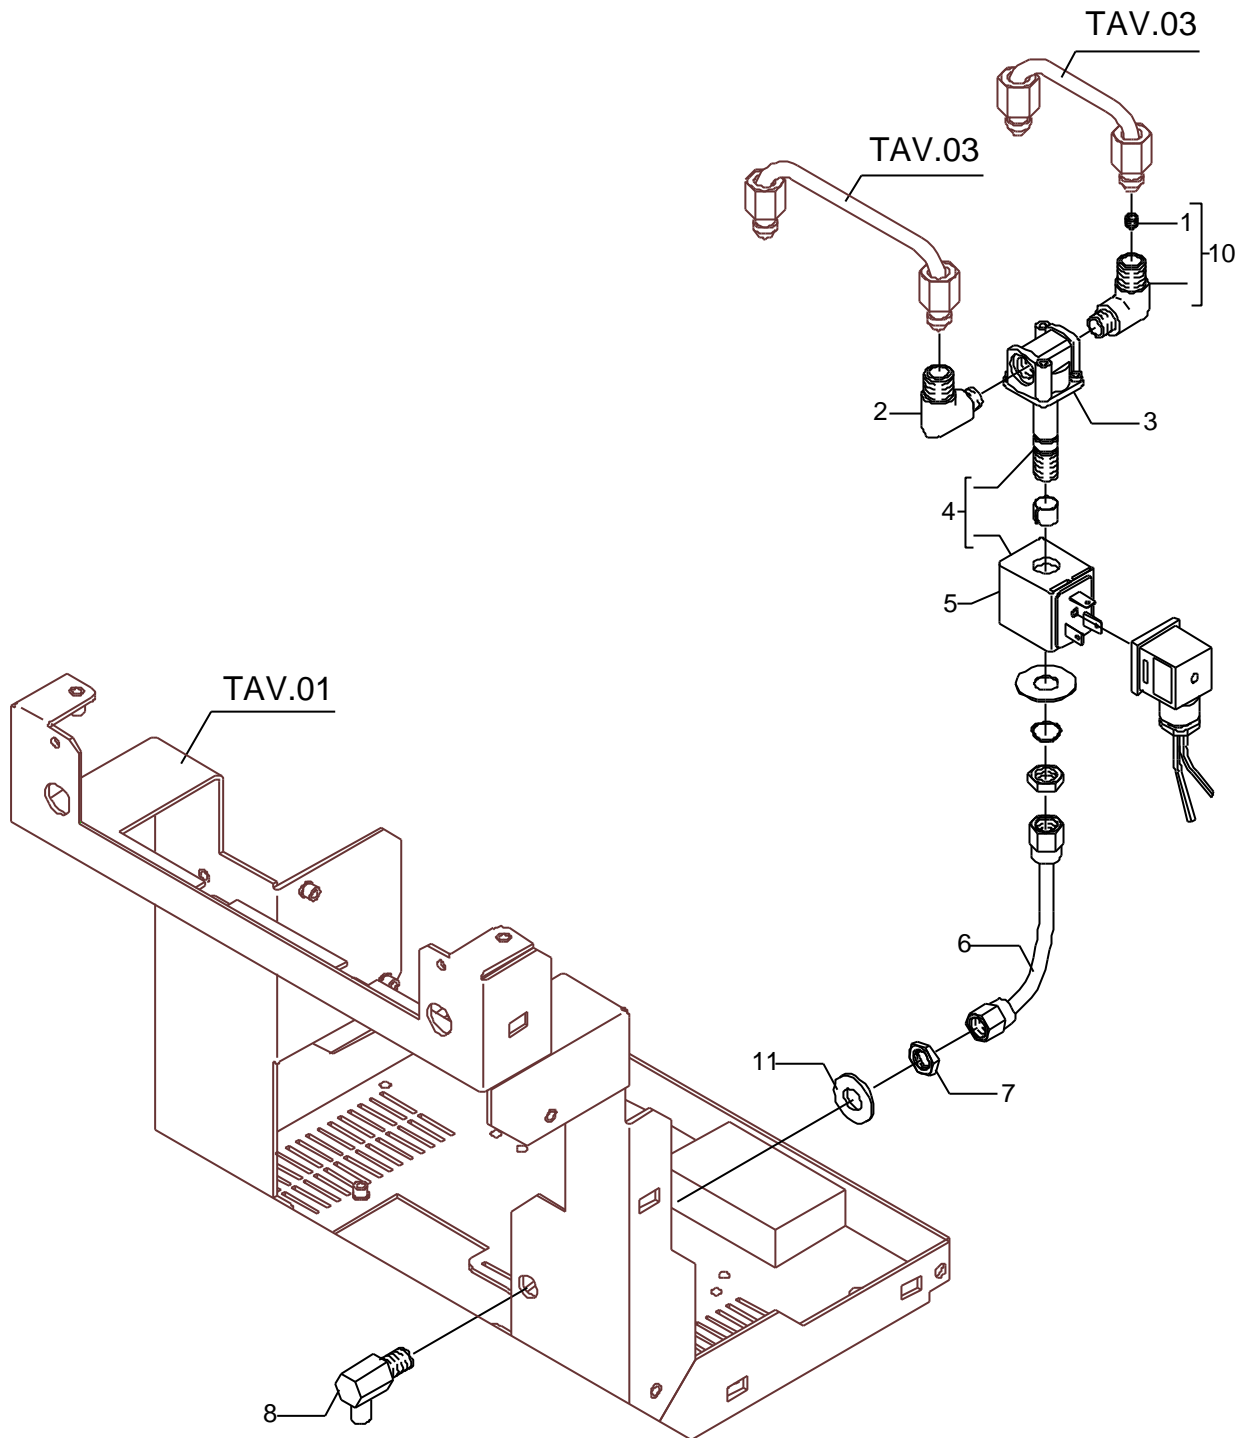

POS	DESCRIPTION	CODE	REFERENCE
01	JET M6 X 6 HOLE D1.2 OT	5223005	KB/11 1317
02	UNION ELBOW 1/8"G X M12 OT	5301504	F 1112
03	SOLENOID VALVE WITHOUT COIL SIRAI 3WAY 15 BAR	7703004	-
04	SOLENOID VALVE 3 WAY 110V SIRAI 15 BAR	7701105	-
04	SOLENOID VALVE 3 WAY 220/230V SIRAI 15 BAR	7702305	-
04	SOLENOID VALVE 3 WAY 240V SIRAI 15 BAR	7702404	-
05	SOLENOID VALVE COIL V110	7630301	Y/3 2371-110
05	SOLENOID VALVE COIL 220/230V	7630303	Y/3 2371-230
05	SOLENOID VALVE COIL V240	7630304	Y/3 2371-240
06	COMPLETE SOLENOID VALVE DRAIN HOSE	5194558LL	-
07	NUT 1/8"G H3	5221844	F 1139
08	UNION ELBOW 1/8"G OT	5283018	-
09	ASSEMBLY BANJO UNION	5973055	LI 68
10	ASSEMBLY UNION ELBOW WITH JET	5973051	LI 81
11	WASHER D10 UNI 6592 A2	7815001	F 999