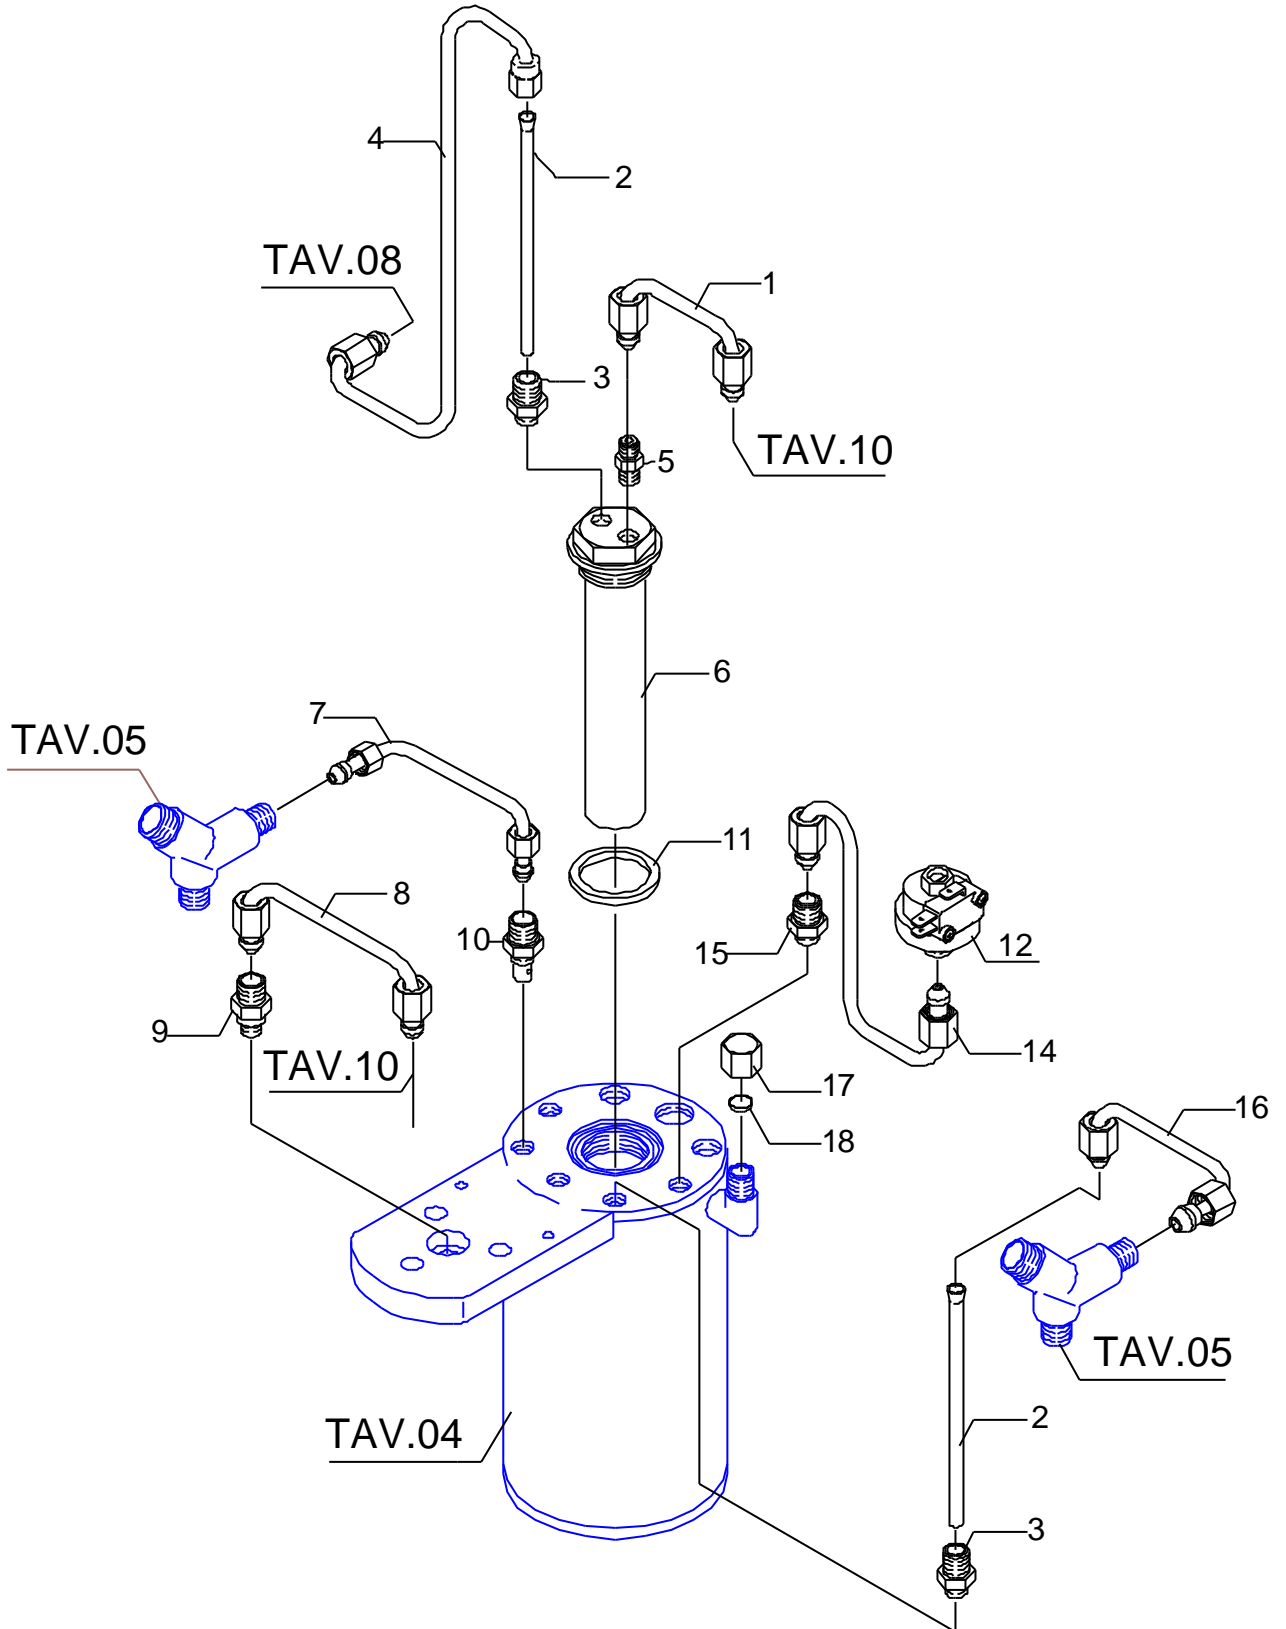

POS	DESCRIPTION	CODE	REFERENCE
01	EXCHANGER-GROUP SOLENOID VALVE HOSE	5162185LL	-
02	SUCTION HOSE D6 L=130MM PTFE	5192301	-
03	STRAIGHT FITTING 1/8"G X M12 OT	5302006	F 1471
05	STRAIGHT FITTING 1/8"G OT	7304502	F 653
06	ASSEMBLY EXCHANGER HOSE POLISHED	5329005.01BL	LI 72
07	STEAM TAP HOSE	5162155LL	-
08	HOSE FOR SOLENOID VALVE OF GROUP	5162056LL	61600090
09	STRAIGHT FITTING M12 X 1/8"G OT H23	5302003	F 671/A
10	STRAIGHT FITTING M12 X 1/8"G OT H33	5302007	F 1383
11	GASKET D32 X 3 BRASS	5495007	-
12	PRESSOSTAT XP/100 1/4"G CALIBRATION 1.2 BAR	7433008	-
12	PRESSOSTAT XP/100 1/4"G CALIBRATION 1 BAR (STANDARD)	7433002	J 886
14	PRESSOSTAT HOSE	5162152LL	-
15	STRAIGHT FITTING 1/8"G X M12 OT	5302004	F 904
16	WATER TAP HOSE	5162156LL	-
17	PRESSURE GAUGE 2,5 BAR	7432508	-
18	PRESSURE GAUGE CAPILLARY	7400901	-
19	NUT 1/8"G H3	5221844	F 1139