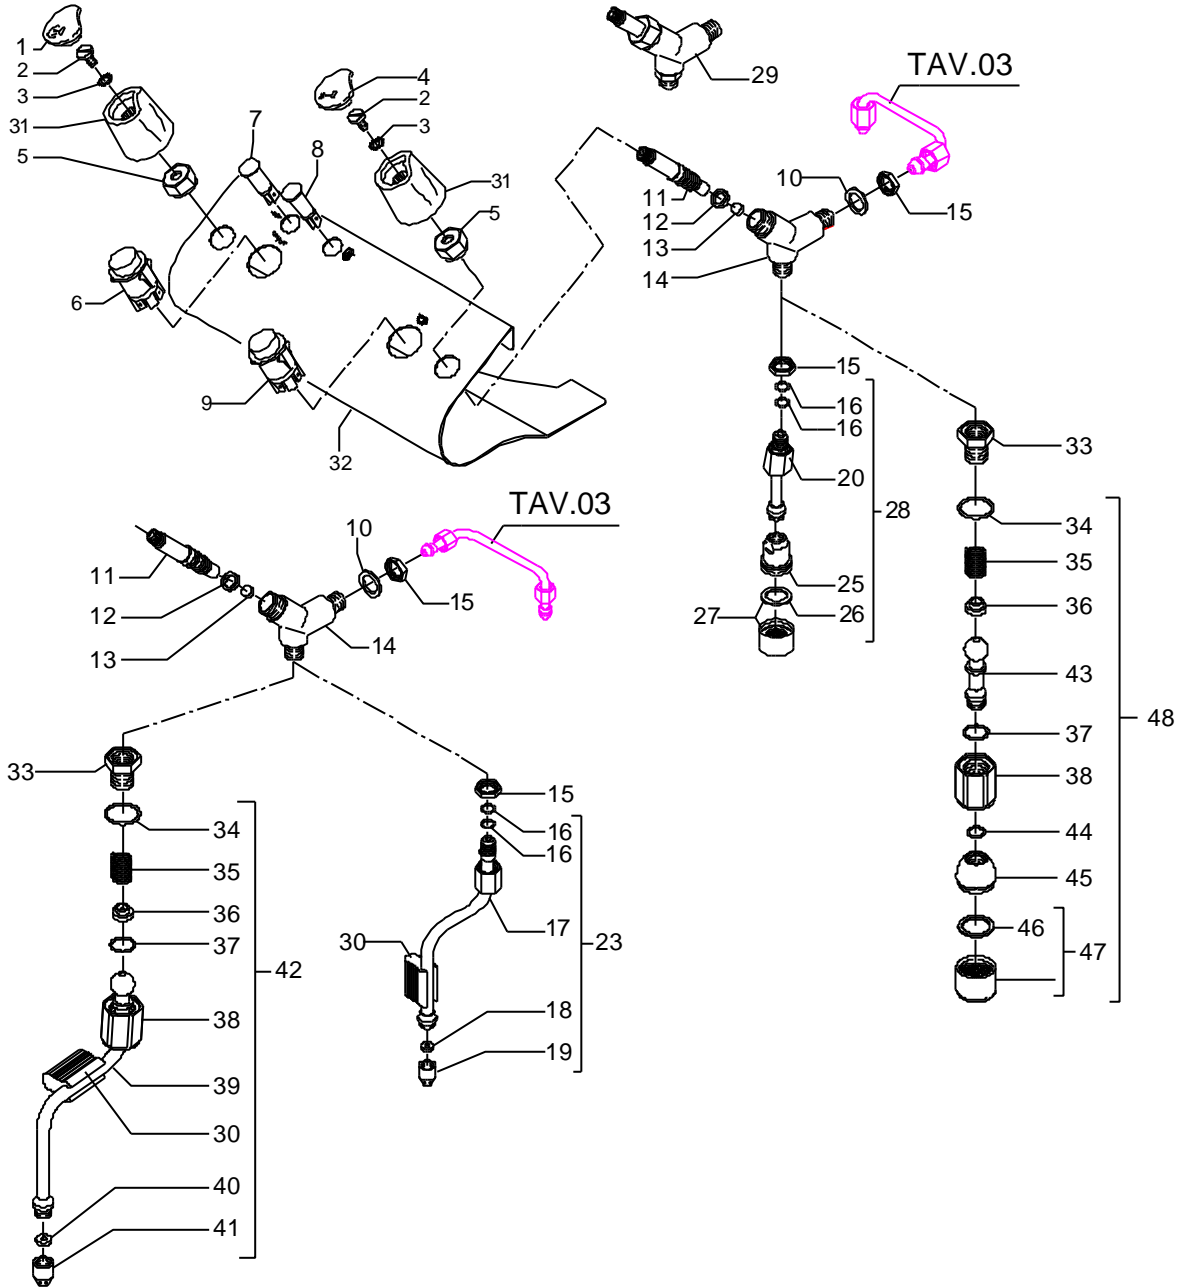

POS	DESCRIPTION	CODE	REFERENCE
01	STEAM PLUG BLUE	5373918	-
01	STEAM PLUG GREY	5373919	-
02	SCREW TCI M5X10 UNI 6107 OT	7826202	F 794A
03	FAN WASHER D6 DIN 6798A	7804002	F 736
04	WATER PLUG BLUE	5373917	-
04	WATER PLUG GREY	5373920	-
05	NUT 3/8"G H12.5 OT CHROMED	5221868	-
06	ROUND GREEN SWITCH	7633304	J 546
07	GREEN LAMP 110V	7633608	VTE 95/110
07	GREEN LAMP 220/240V	7633610	VTE95/220-240
08	ORANGE LAMP 110V	7633607	T 1482/110
08	ORANGE LAMP 220/240V	7633609	T 1482/220
10	WASHER D14 X 20 X 1.5 COPPER	5221869	-
11	SHAFT	5960504	-
12	OR GASKET D7.6 X 2.62 VITON	7496001	-
13	GASKET D8 X 4 EPT 70SH	5493001	M/9 2463EP
14	TAP BODY 3/8"G X M13 OT	5283038	-
15	NUT M13 H4 OT	5221801	F 1363
16	OR GASKET D6 X 2 VITON	7496037	LI 1
17	STEAM HOSE CHROMED	5163133CM	-
18	GASKET D8.5 X 5 X 3.2 PTFE	5494001	J 464/3
19	STEAM HOSE TERMINAL CHROMED	5226602	O/1 1258
20	WATER HOSE CHROMED	5163134CM	-
23	COMPLETE STEAM HOSE	5966517	-
25	STRAIGHT FITTING M22 X 1 H25 OT CHROMED	5225226CM	F 1257
26	GASKET D20.5X15 H1.5 NBR 70SH	5493003	-
27	WATER HOSE TERMINAL D23.5 H16 OT CHROMED	5226601CM	F 1272
28	COMPLETE WATER HOSE	5966518	-
29	COMPLETE STEAM/WATER TAP	5974028.01	-
30	INSULATING	7371001	-
31	SWITCH KNOB D42 BLUE	5371807	KEY 117B
31	SWITCH KNOB D42 GREY	5371806	KEY 104G
32	WORKING FRONTAL PANEL DE	5074381SG	-
33	REDUCTION GEAR M/F 3/8" M13X1 OT	5302044	-
34	OR GASKET 121 XP70	7496072	-
35	SPRING	5471532	-
36	COMPLETE CUP	5220606	-
37	OR GASKET 115 EP856	7496073	-
38	ARTICULATION NUT 3/8"G ES22 H25 CHROMED	5221872CM	-
39	STEAM HOSE LI90 WITH ARTICULATION CHROMED	5163151CM	-
40	GASKET D8.5 X 5 X 3.2 PTFE	5494001	-
41	STEAM HOSE TERMINAL	5226602	-
42	ASSEMBLY COMPLETE STEAM HOSE	5966532R	-
43	WATER HOSE D14 H44 OT CHROMED	5225607CM	-
44	OR GASKET 108 VITON	7496003	-
45	WATER HOSE TERMINAL D23.5X18 OT CHROMED	5226610CM	-
46	GASKET D20.5X15 H2 NBR 70SH	5493003	-
47	WATER HOSE TERMINAL M22 CHROMED	5226601CM	-
48	ASSEMBLY COMPLETE WATER HOSE	5966531R	-