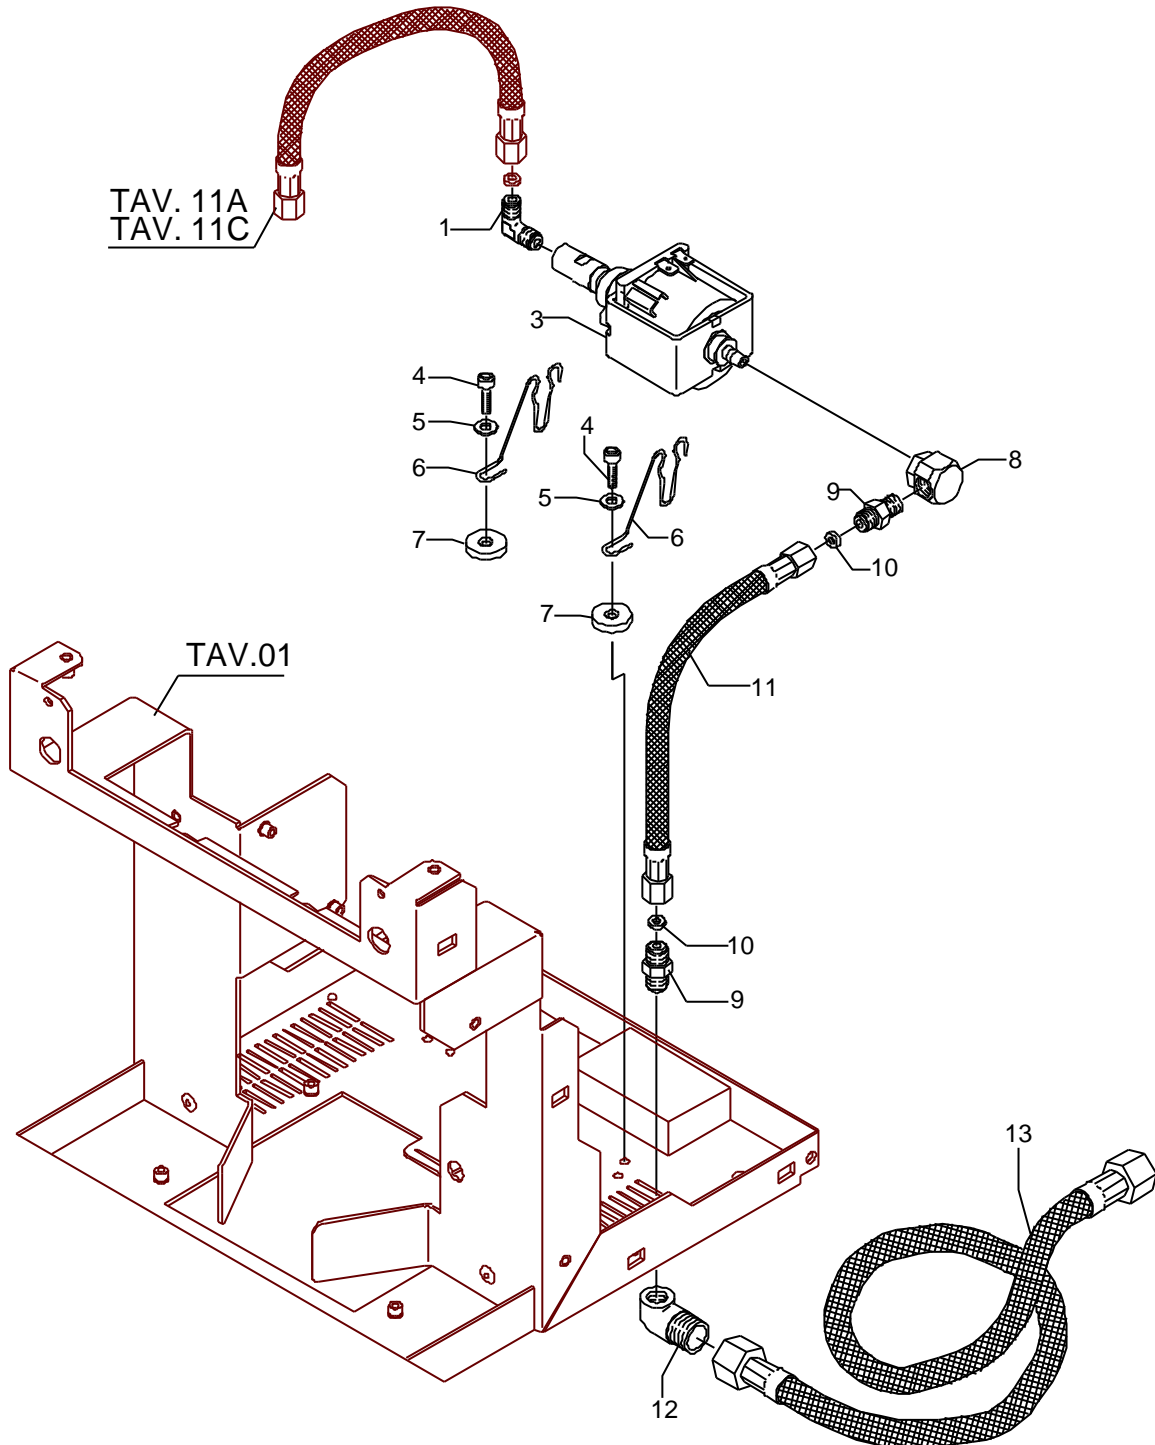

POS	DESCRIPTION	CODE	REFERENCE
01	STRAIGHT FITTING 1/8"G X M12 H29 OT	5302016	F 746
02	CALIBRATED SPRING D1 H26 AISI 302	5471506	X/1 2226
03	SPACER D16 H12.2	5222201	-
04	GASKET-HOLDER D5.3	5224609	X/1 2225
05	GASKET D8 X 4 EPT 70SH	5493001	M/9 2463EP
06	SURPRESSION VALVE BODY	5283027	F 735
07	GASKET-HOLDER D6.2	5224610	X/1 2225A
08	CALIBRATED SPRING D0.45 H22 AISI 302	5471505	X/1 2222
09	STRAIGHT FITTING M12 H26.5 OT	5302017	X/1 2221
10	ASSEMBLY SURPRESSION VALVE	5965036	-