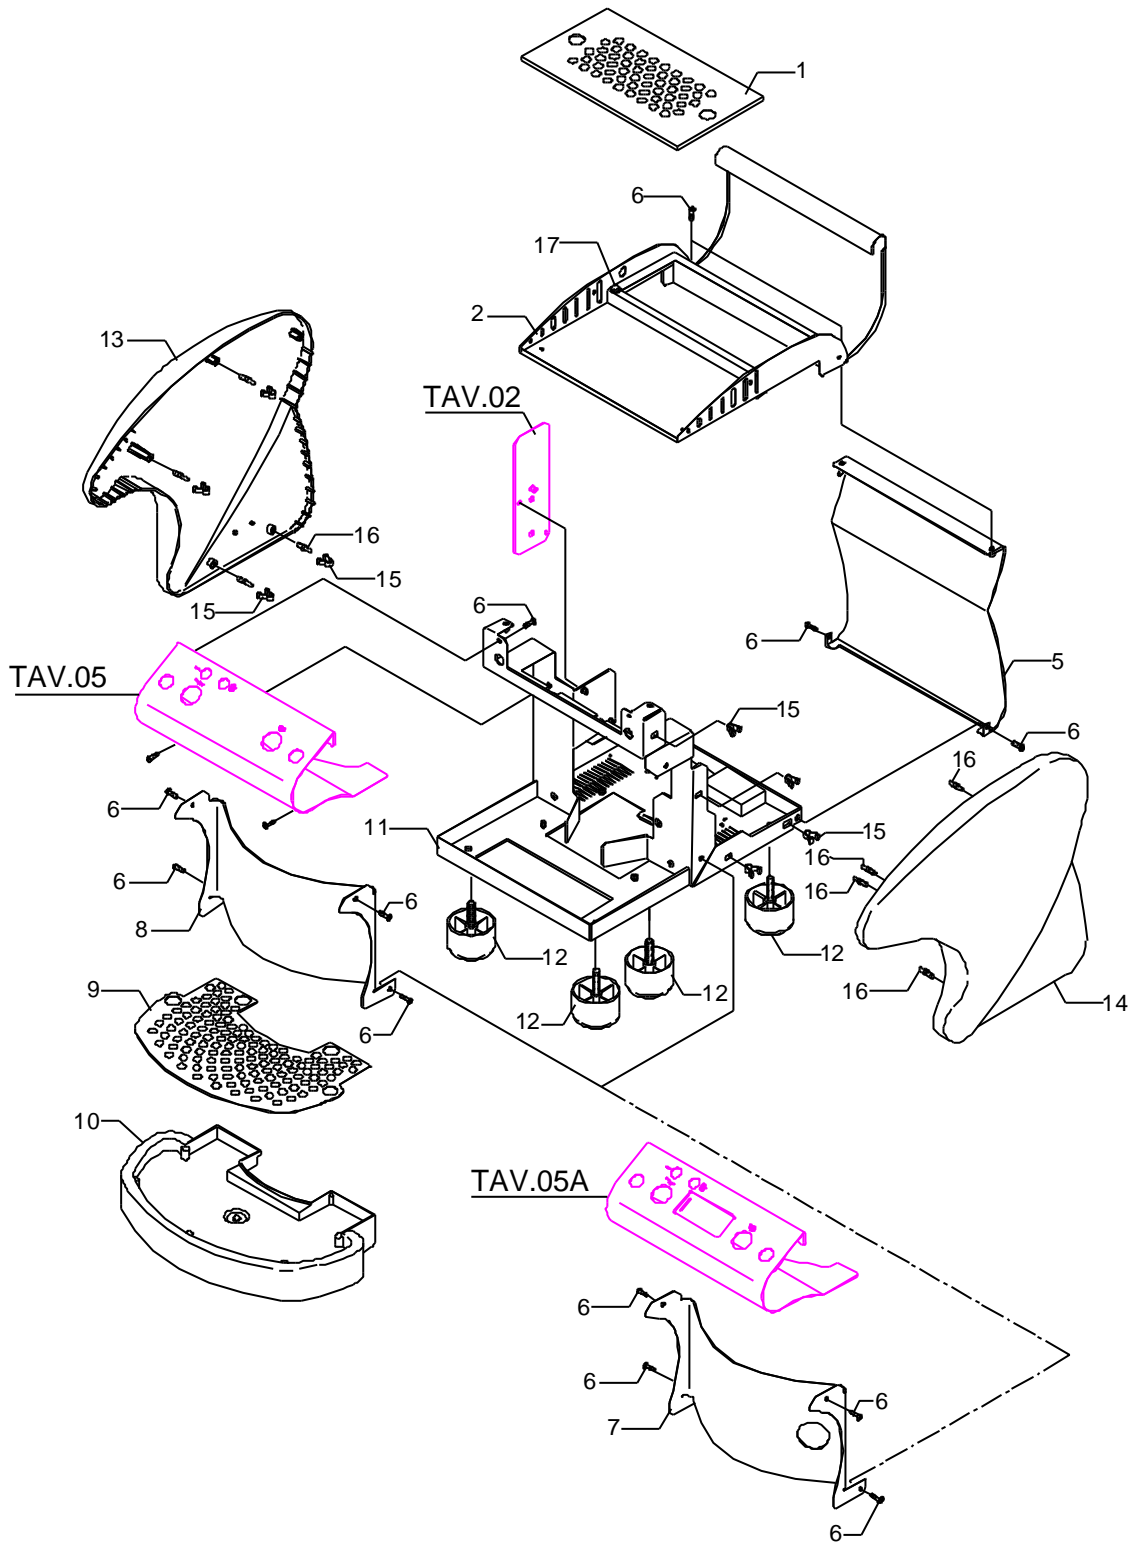

BZ02

POS	DESCRIPTION	CODE	REFERENCE
01	CUPS-HEATER GRID	5074590LW	-
02	ASSEMBLY CUPS-HEATER	5961628	-
05	BODY STAINLESS STEEL POLISHED	5071702LL	-
06	SCREW TTEI M4X8	7819908	-
07	GROUP FRONTAL DE	5074409LW	-
08	GROUP FRONTALPM	5074380LW	-
09	DRAIN GRID	5074589	-
10	BLUE DRIP TRAY	5374503	-
10	GREY DRIP TRAY	5374502	-
11	ASSEMBLY BLACK CHASSIS	5344007	-
12	GREY	7474210	-
12	BLUE FEET D60 X 40	7474213	-
13	LEFT BLUE BASEMENT	5370912	-
13	LEFT GREY BASEMENT	5370910	-
14	RIGHT BLUE LATERAL SIDE	5370913	-
14	RIGHT GREY LATERAL SIDE	5370911	-
15	SHAPED SPRING	5471533	-
16	STUD	5244010ZB	KEY061
17	ADHESIVE RUBBER TOP	7999904	J 609

POS	DESCRIPTION	CODE	REFERENCE
01	SCREW TTEI M4X12 (UP TO 03/072/05)	7819901	F 1700
02	LEVEL REGULATOR 3 PROBES 110/120V	7661033.01	-
02	LEVEL REGULATOR 3 PROBES 220/230V	7661034.01	-
02	LEVEL REGULATOR 3 PROBES 240V	7661035.01	-
02	LEVEL REGULATOR RL 40 2S 110/120V	7661012	-
02	LEVEL REGULATOR RL 30 2S 220/230V	7661003	-
02	LEVEL REGULATOR RL 40 2S 240V	7661013	-
03	ELECTRIC PARTS SUPPORT PLATE	5035708LL	-
04	SCREW TCEI M4X16	7816004	GB/1 783
05	SCREW TCEI M4X6	7816017	-
06	RELAY 16A 110V 2 CONTACTS FASTON (FROM 09/02/04)	7635418	-
06	RELAY 16A 220/230V 2 CONTACTS FASTON (FROM 09/02/04)	7635419	-
06	RELAY 16A 240V 2 CONTACTS FASTON (FROM 09/02/04)	7635420	-
06	RELAY 30A 110V (UP TO 08/02/04)	7635403	VTE 98/110
06	RELAY 30A 220/230V (UP TO 08/02/04)	7635410	VTE 98/230
06	RELAY 30A 240V (UP TO 08/02/04)	7635401	VTE 98/240
07	CABLE WITH AUSTRALIAN PLUG	7552001	J 720
07	CABLE WITH SHUKO PLUG	7555001	CAVO 27
07	CABLE WITH USA PLUG	7551001	CAVO 21
07	CABLE WITH ENGLISH PLUG	7554001	J 822
08	FAIRLEAD WITH HOLE RUBBER (UP TO 03/072/05)	7613004	J 220
09	CABLE-PRESS (UP TO 03/072/05)	7614005	J 518
10	HEATING ELEMENT PROTECTION	5373102	-
11	SCREW TE M4X10 UNI 5739 A2	7816404	F 1376
12	WASHER Ø4 (UP TO 03/072/05)	7814001	F 1387
13	FILTER RC	7663005R	-
14	FAIRLEAD WITH HOLE RUBBER (FROM 04/07/05)	7614007	-
15	NUT PG13,5 POLYAMIDE (FROM 04/07/05)	7614006	-