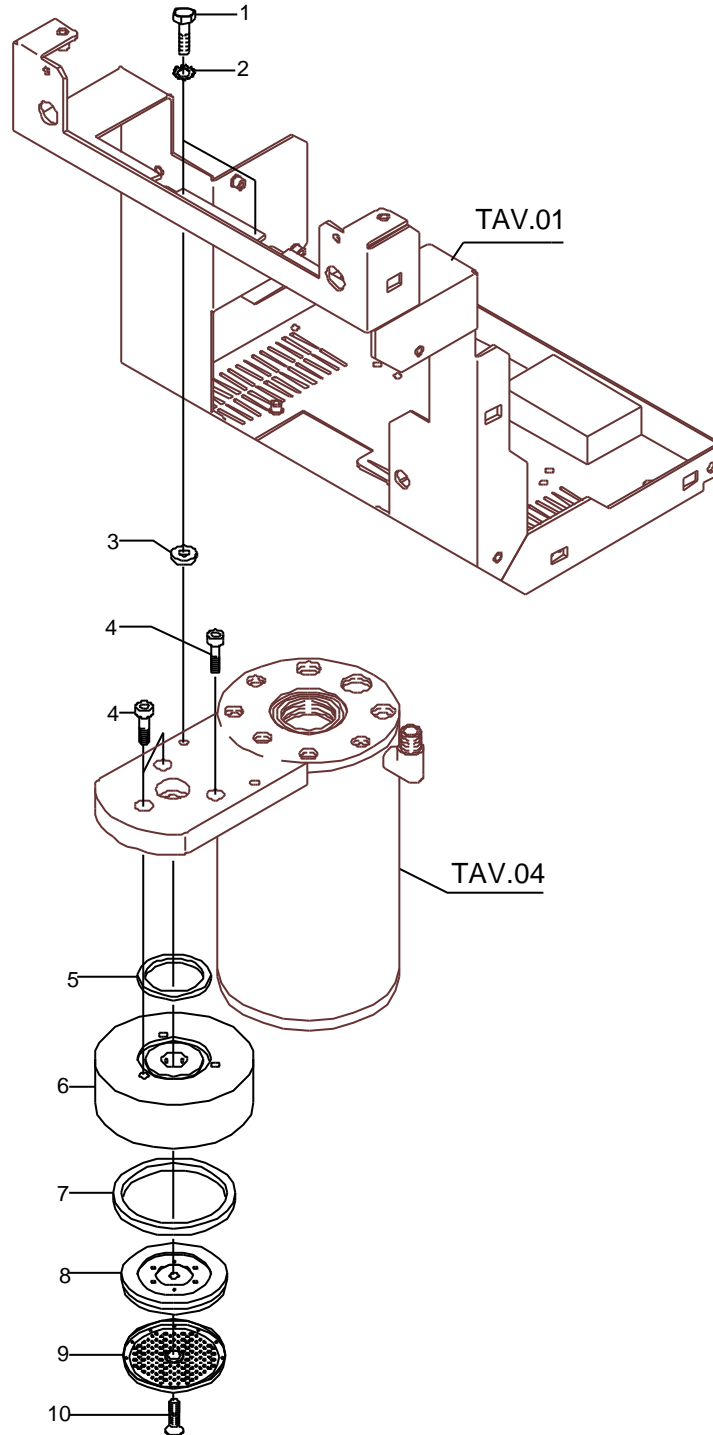

Mod. BZ02S PM
BZ02R PM
BZ02S DE
BZ02R DE

Tav. 09

POS	DESCRIPTION	CODE	REFERENCE
01	JET M6 X 6 HOLE D1.2 OT	5223005	KB/11 1317
02	UNION ELBOW 1/8"G X M12 OT	5301504	F 1112
03	SOLENOID VALVE WITHOUT COIL SIRAI 3WAY 15 BAR	7703004	-
04	SOLENOID VALVE 3 WAY 110V SIRAI 15 BAR	7701105	-
04	SOLENOID VALVE 3 WAY 220/230V SIRAI 15 BAR	7702305	-
04	SOLENOID VALVE 3 WAY 240V SIRAI 15 BAR	7702404	-
05	SOLENOID VALVE COIL V110	7630301	Y/3 2371-110
05	SOLENOID VALVE COIL 220/230V	7630303	Y/3 2371-230
05	SOLENOID VALVE COIL V240	7630304	Y/3 2371-240
06	SOLENOID VALVE DRAIN HOSE	5194558LL	LI 70
07	NUT 1/8"G H3	5221844	F 1139
08	UNION ELBOW 1/8"G OT	5283018	-
10	ASSEMBLY UNION ELBOW WITH JET	5973051	LI 81
11	WASHER D10 UNI 6592 A2	7815001	F 999