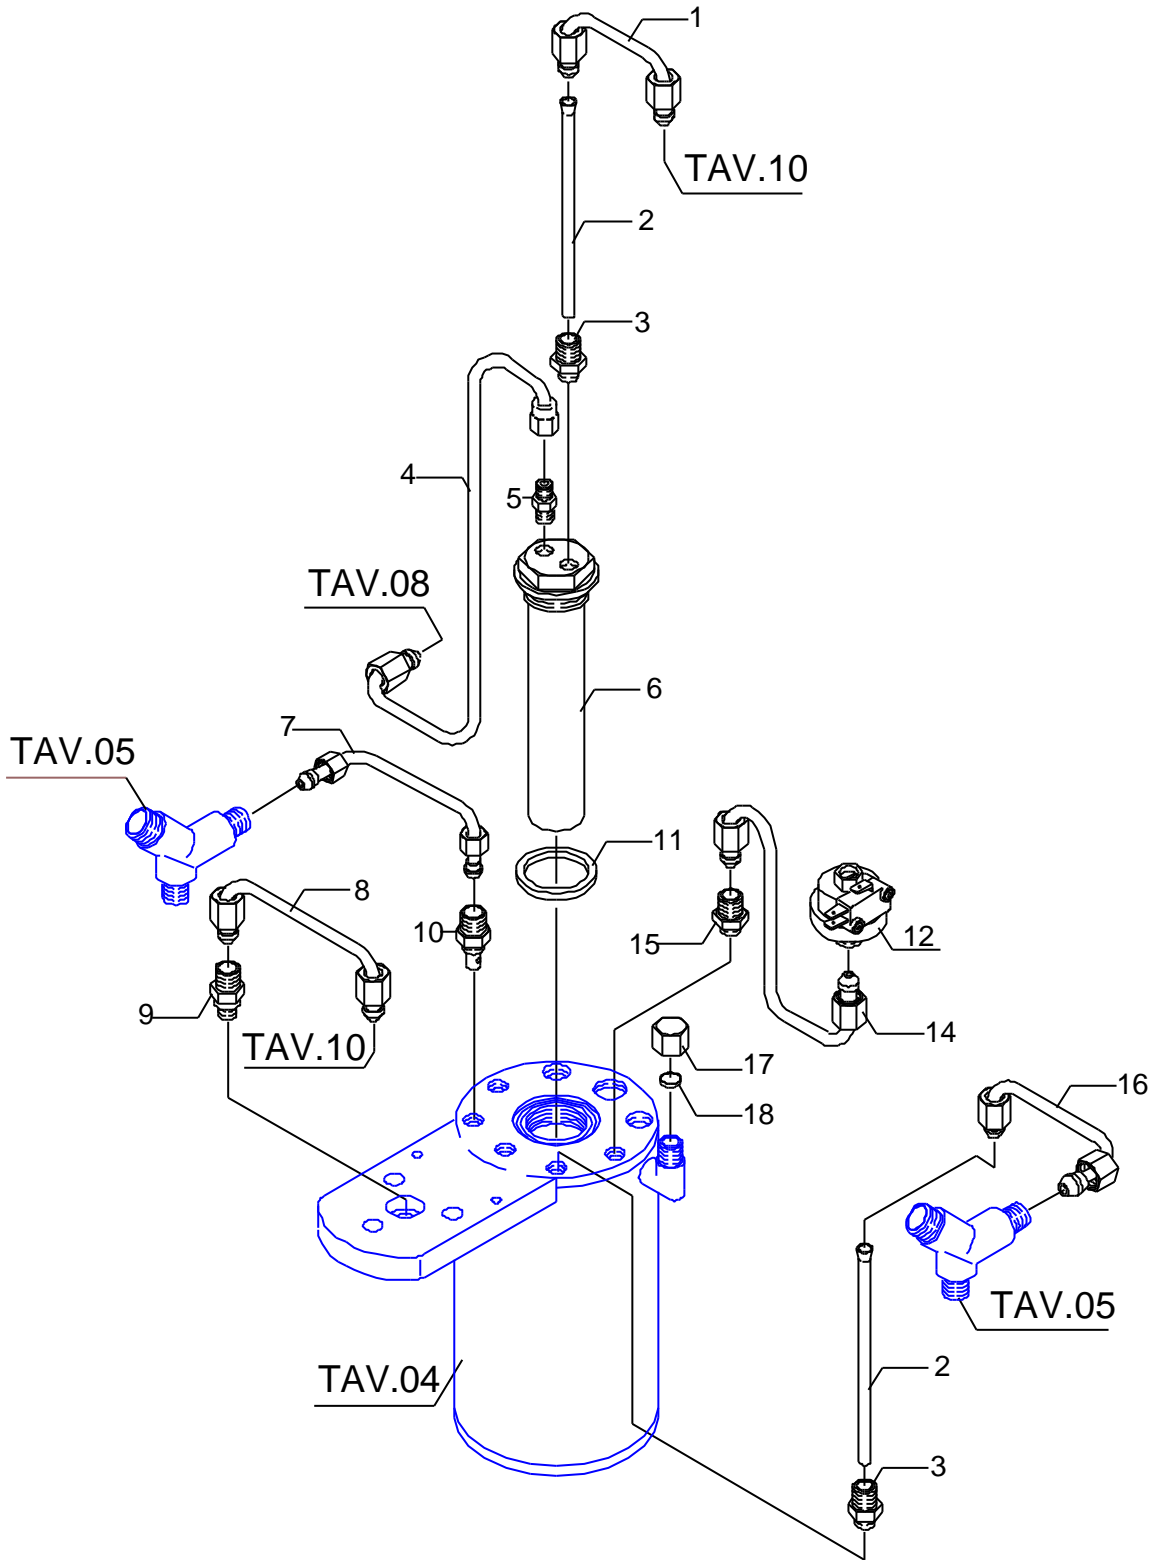

Mod. BZ02S PM
BZ02R PM

POS	DESCRIPTION	CODE	REFERENCE
01	EXCHANGER-GROUP SOLENOID VALVE HOSE	5162185.01LL	-
02	SUCTION HOSE D6 L=130MM PTFE	5192301	-
03	STRAIGHT FITTING 1/8"G X M12 OT	5302006	F 1471
04	EXCHANGER- SURPRESSION VALVE HOSE	5162184.01LL	-
05	STRAIGHT FITTING 1/8"G OT	7304502	F 653
06	ASSEMBLY EXCHANGER HOSE POLISHED	5329005.01BL	LI 72
07	STEAM TAP HOSE	5162155LL	-
08	HOSE FOR SOLENOID VALVE OF GROUP	5162056LL	61600090
09	STRAIGHT FITTING M12 X 1/8"G OT H23	5302003	F 671/A
10	STRAIGHT FITTING M12 X 1/8"G OT H33	5302007	F 1383
11	GASKET D32 X 3 BRASS	5495007	-
12	PRESSOSTAT XP/100 1/4"G CALIBRATION 1.2 BAR	7433008	-
12	PRESSOSTAT XP/100 1/4"G CALIBRATION 1 BAR (STANDARD)	7433002	J 886
14	PRESSOSTAT HOSE	5162152LL	-
15	STRAIGHT FITTING 1/8"G X M12 OT	5302004	F 904
16	WATER TAP HOSE	5162156LL	-
17	CAP NUT M12	5221813	F 637/A
18	GASKET D10.5 X 2	5492008	F 781