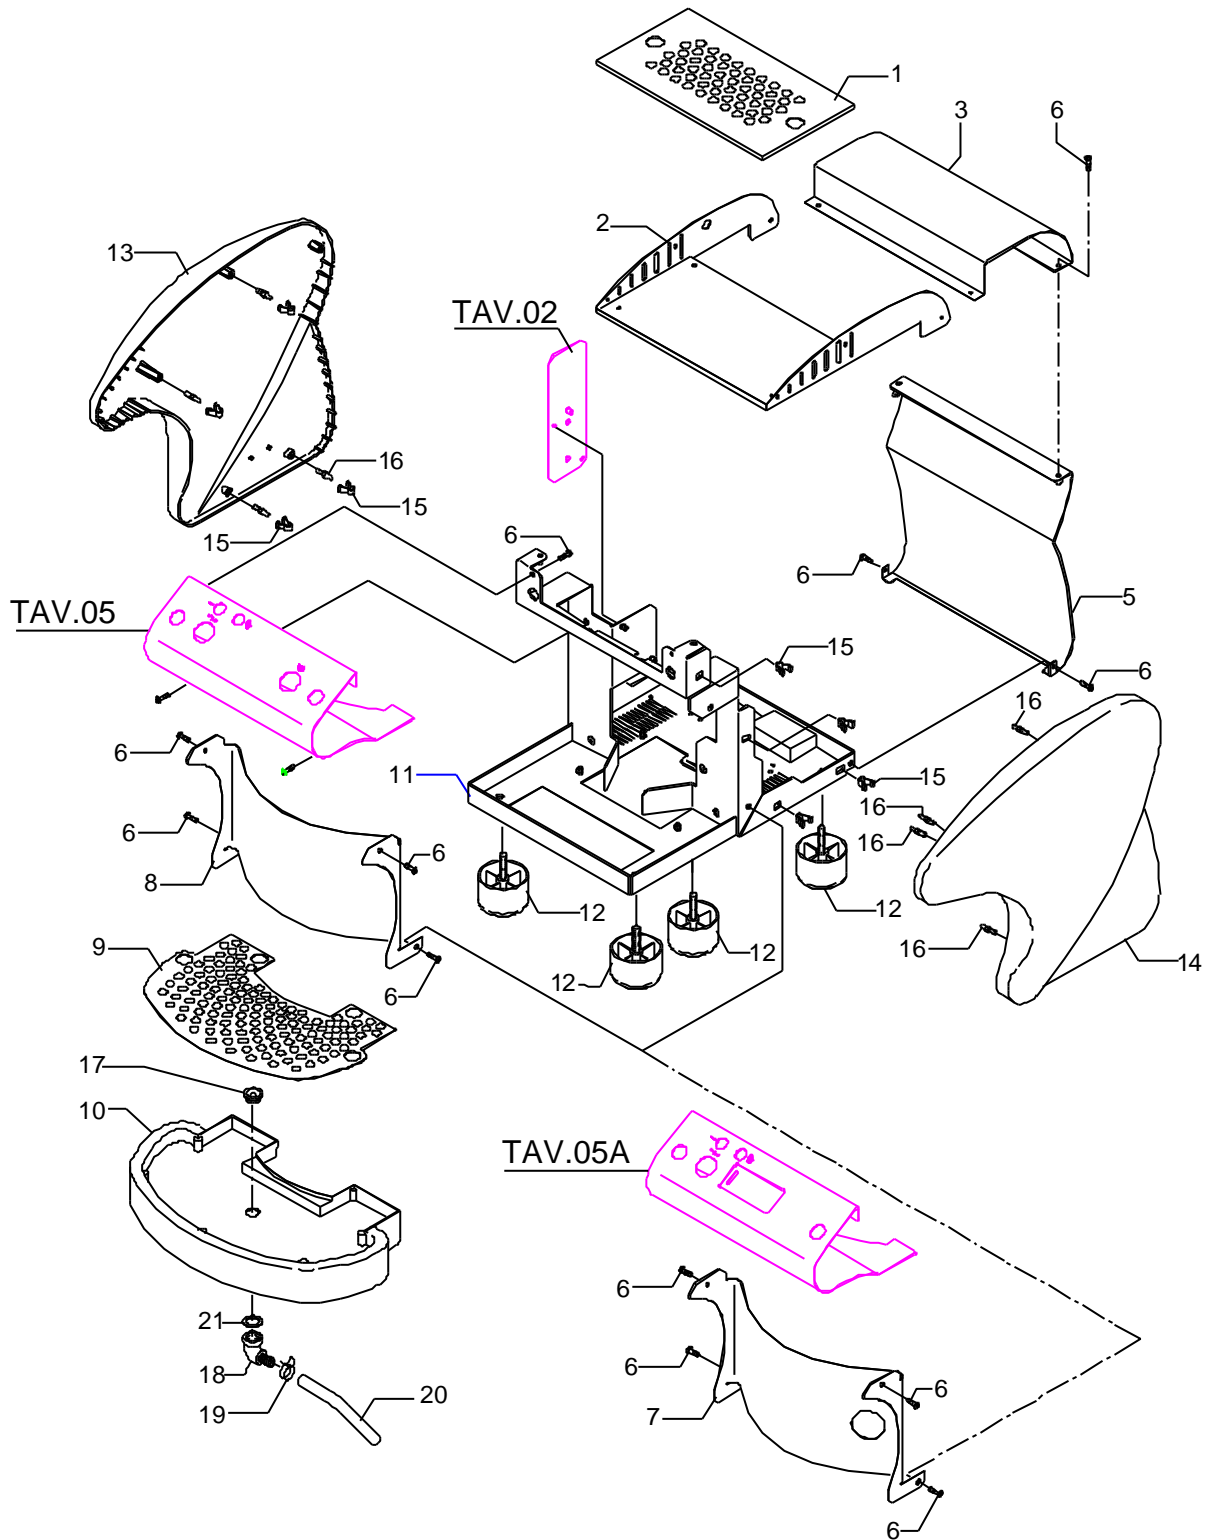

BZ02

POS	DESCRIPTION	CODE	REFERENCE
01	CUPS-HEATER GRID	5074590LW	-
02	ASSEMBLY CUPS-HEATER	5961628	-
05	BODY STAINLESS STEEL POLISHED	5071702LL	-
06	SCREW TTEI M4X8	7819908	-
07	GROUP FRONTAL DE	5074409LW	-
08	GROUP FRONTALPM	5074380LW	-
09	DRAIN GRID	5074589	-
10	BLUE DRIP TRAY	5374503	-
10	GREY DRIP TRAY	5374502	-
11	ASSEMBLY BLACK CHASSIS	5344007	-
12	GREY	7474210	-
12	BLUE FEET D60 X 40	7474213	-
13	LEFT BLUE BASEMENT	5370912	-
13	LEFT GREY BASEMENT	5370910	-
14	RIGHT BLUE LATERAL SIDE	5370913	-
14	RIGHT GREY LATERAL SIDE	5370911	-
15	SHAPED SPRING	5471533	-
16	STUD	5244010ZB	KEY061
17	ADHESIVE RUBBER TOP	7999904	J 609

POS	DESCRIPTION	CODE	REFERENCE
01	SCREW TTEI M4X12 (UP TO 03/072/05)	7819901	F 1700
02	LEVEL REGULATOR 3 PROBES 110/120V	7661033.01	-
02	LEVEL REGULATOR 3 PROBES 220/230V	7661034.01	-
02	LEVEL REGULATOR 3 PROBES 240V	7661035.01	-
02	LEVEL REGULATOR RL 40 2S 110/120V	7661012	-
02	LEVEL REGULATOR RL 30 2S 220/230V	7661003	-
02	LEVEL REGULATOR RL 40 2S 240V	7661013	-
03	ELECTRIC PARTS SUPPORT PLATE	5035708LL	-
04	SCREW TCEI M4X16	7816004	GB/1 783
05	SCREW TCEI M4X6	7816017	-
06	RELAY 16A 110V 2 CONTACTS FASTON (FROM 09/02/04)	7635418	-
06	RELAY 16A 220/230V 2 CONTACTS FASTON (FROM 09/02/04)	7635419	-
06	RELAY 16A 240V 2 CONTACTS FASTON (FROM 09/02/04)	7635420	-
06	RELAY 30A 110V (UP TO 08/02/04)	7635403	VTE 98/110
06	RELAY 30A 220/230V (UP TO 08/02/04)	7635410	VTE 98/230
06	RELAY 30A 240V (UP TO 08/02/04)	7635401	VTE 98/240
07	CABLE WITH AUSTRALIAN PLUG	7552001	J 720
07	CABLE WITH SHUKO PLUG	7555001	CAVO 27
07	CABLE WITH USA PLUG	7551001	CAVO 21
07	CABLE WITH ENGLISH PLUG	7554001	J 822
08	FAIRLEAD WITH HOLE RUBBER (UP TO 03/072/05)	7613004	J 220
09	CABLE-PRESS (UP TO 03/072/05)	7614005	J 518
10	HEATING ELEMENT PROTECTION	5373102	-
11	SCREW TE M4X10 UNI 5739 A2	7816404	F 1376
12	WASHER Ø4 (UP TO 03/072/05)	7814001	F 1387
13	FILTER RC	7663005R	-
14	FAIRLEAD WITH HOLE RUBBER (FROM 04/07/05)	7614007	-
15	NUT PG13,5 POLYAMIDE (FROM 04/07/05)	7614006	-