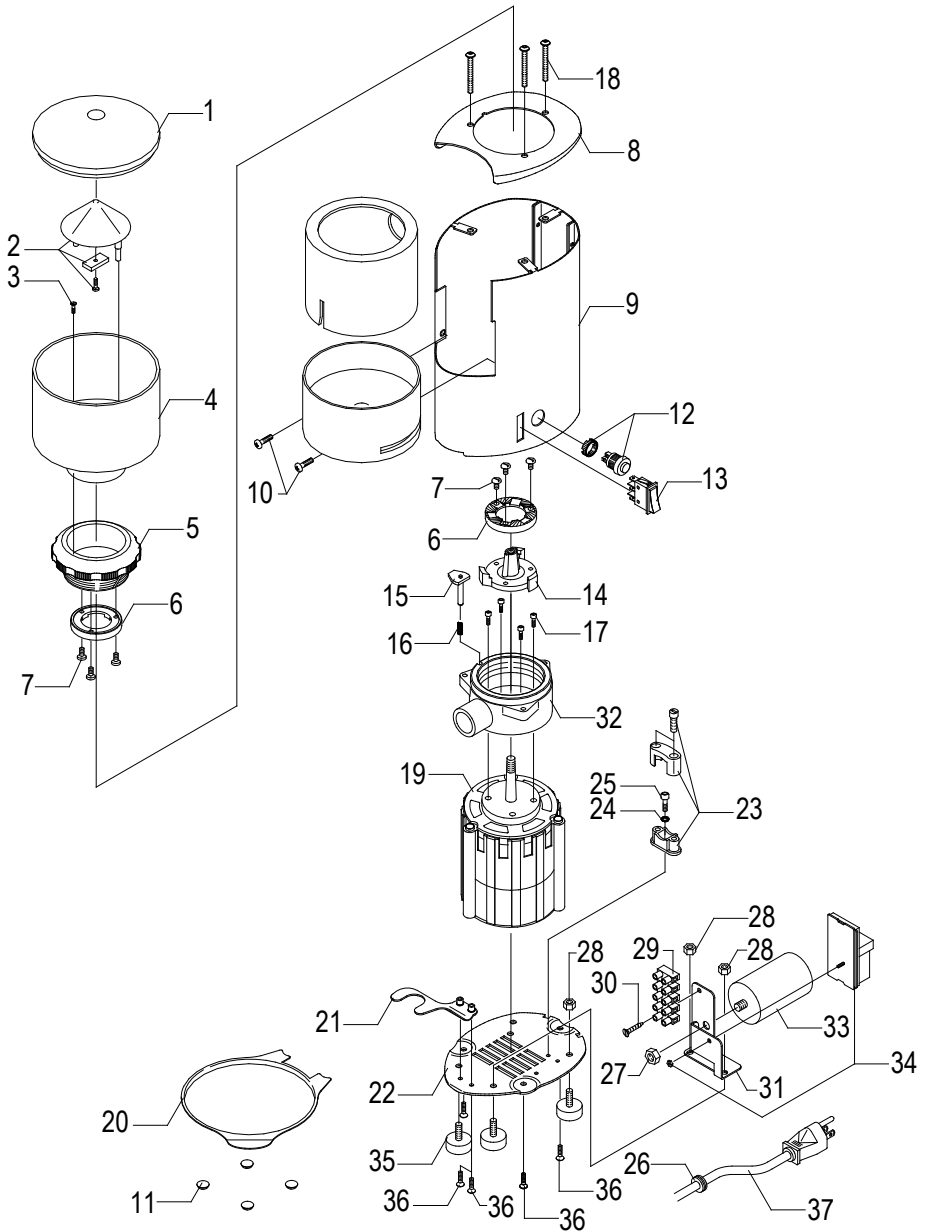

POS	CODE	DESCRIPTION
TABLE 1	1	0BDF1	COVER FOR HOPPER 0,25 KG
	1	0BEB01	COVER FOR HOPPER 1 KG
	2	0BEB04C	SAFE-FINGER CAP BLUE WITH MAGNET AND SCREW (up to 15.10.07)
	2	0BEB04CG	SAFE-FINGER CAP GREY WITH MAGNET AND SCREW (from 16.10.07)
	3	0BBB47	SCREW TPS M3X10
	4	0BDF2	HOPPER 0.25 KG BLUE (up to 15.10.07)
	4	0BDF2G	HOPPER 0.25 KG GREY (from 16.10.07)
	4	0BEB02P	HOPPER 1 KG BLUE
	4	0BEB02PG	HOPPER 1 KG GREY
	5	0BDF53	REGULATOR
	6	0BDF8	GRINDSTONE COUPLE
	7	0BDF91	SCREW TC M4X8
	8	5075742LW	STAINLESS STEEL COVER
	8	5015742VM	BLACK COVER
	8	5015742VT	RED COVER
	9	5346321LL	AUTOMATIC STEEL CHASSIS WITH LOGO
	9	5346322LL	AUTOMATIC STEEL CHASSIS WITHOUT LOGO
	9	5346325LL-VM	AUTOMATIC BLACK CHASSIS WITH LOGO
	9	5346326LL-VM	AUTOMATIC BLACK CHASSIS WITHOUT LOGO
	9	5346325LL-VT	AUTOMATIC RED CHASSIS WITH LOGO
	9	5346326LL-VT	AUTOMATIC RED CHASSIS WITHOUT LOGO
	9	5346323LL	MANUAL STEEL CHASSIS WITH LOGO
	9	5346324LL	MANUAL STEEL CHASSIS WITHOUT LOGO
	9	5346327LL-VM	MANUAL BLACK CHASSIS WITH LOGO
	9	5346328LL-VM	MANUAL BLACK CHASSIS WITHOUT LOGO
9	5346327LL-VT	MANUAL RED CHASSIS WITH LOGO	
9	5346328LL-VT	MANUAL RED CHASSIS WITHOUT LOGO	
10	7819908	SCREW TTEI M4X8	
11	7999904	ADHESIVE RUBBER TOP	
12	7635101	BLACK PUSH BUTTON FOR COFFEE GRINDER STARTING	
13	7633319	SWITCH	
14	0BDF90	FAN	
15	0BDF6	CATCH STUD	
16	0BDF5	SPRING FOR CATCH STUD	
17	0BDF85	SCREW TCCE M4X14	
18	0BBB46	SCREW M5 X 16	
19	0BDF15110	MOTOR 110V	
19	0BDF15	MOTOR 220V	
19	0BDF15240	MOTOR 240V	
20	5070651LW	COFFEE TRAY WITH LOGO	
20	5070652LW	COFFEE TRAY WITHOUT LOGO	
21	5079909LW	FORK	
22	5033702LW	BOTTOM	
23	0BEB0890B0	COMPLETE CABLE LOCK	
24	7814001	WASHER D4 DIN 6798A A2	
25	7819901	SCREW TTEI M4X12 ISO 7380 A2 INOX	

TABLE 1